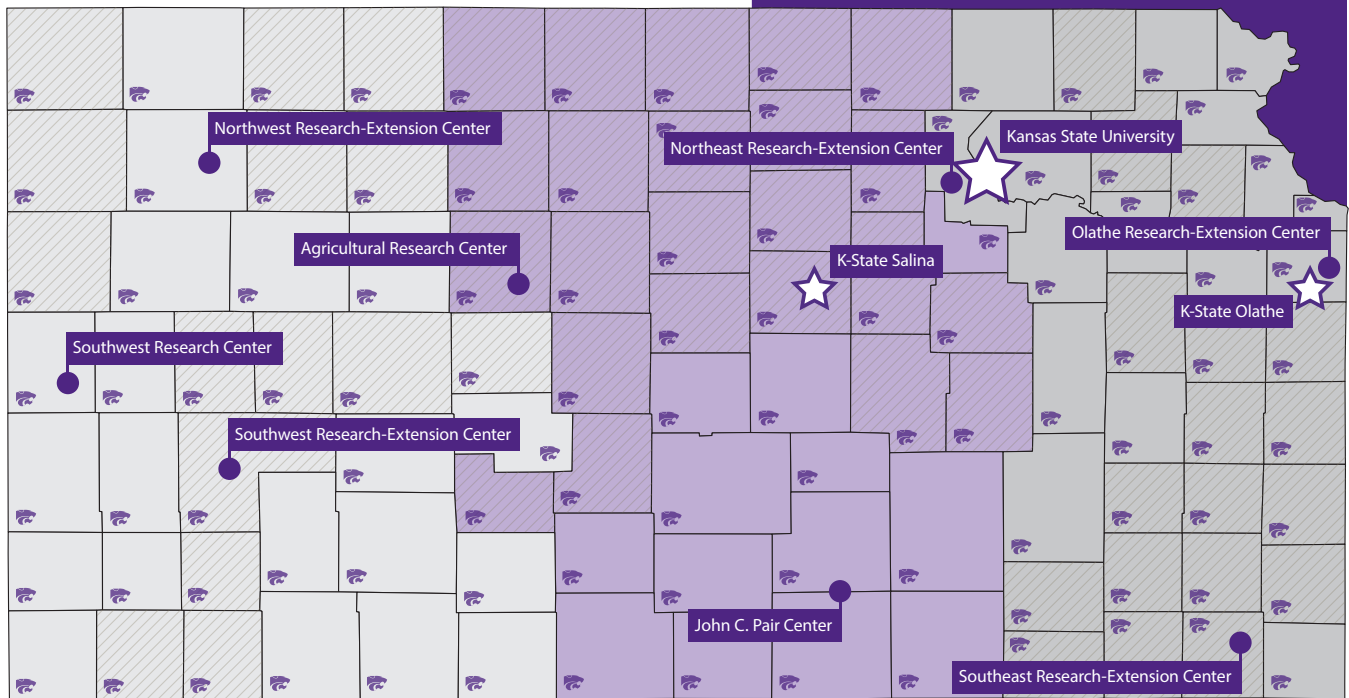

K-State 105

An economic growth and advancement initiative for Kansas

We're a university built on engagement.

As the nation's first operational land-grant university, Kansas State University has always been in every Kansas county. But as a next-generation land-grant university, we're **embracing innovative ways to serve and connect with the people who call the Sunflower State home.**

We're connecting the dots. **Bringing people and partners together.** Building the economic prosperity of all 105 Kansas counties.

We call it K-State 105.

About

K-State 105 is Kansas State University's answer to the call for a comprehensive economic growth and advancement solution for Kansas. The initiative leverages the statewide K-State Research and Extension network to deliver the full breadth of the university's collective knowledge and solution-driven innovation to every Kansan, right where they live and work. Additionally, K-State 105 forges the connections and partnerships that create access to additional expertise within other state institutions and agencies, nonprofits and corporations — all part of an effort to build additional capacities and strengths in each of the 105 counties in the state.

K-STATE PRESENCE RESEARCH CENTER CAMPUS LOCATION

AG RESEARCH REGION K-STATE RESEARCH AND EXTENSION DISTRICT

K-State 105 impact

By building and leveraging networks of support, technical solutions, business creation and workforce development, K-State 105 is poised to achieve the following for Kansas:

Join us. Learn more and get involved with K-State 105.

K-State 105 is a key driver of the Next-Gen K-State strategic plan and it is a pillar of our Economic Prosperity Plan. We're aiming to create 3,000 direct new jobs and attract \$3 billion in new Kansas investments by 2030.