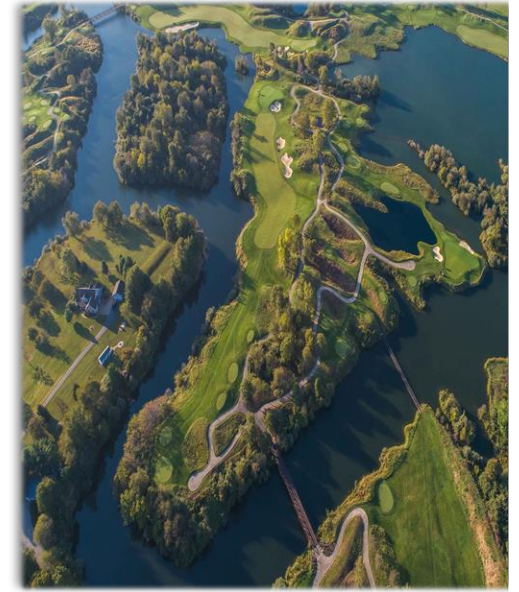

Victoria National Golf Club

4800 Roslin Road
Newburgh, IN 47630

Overview of holes 4, 5, 17, 18 at Victoria National

Benefits

- Free housing
- $11.50 an hour + overtime
- Golfing privileges
- Tournament volunteer experience
- Multi-facility internship
- Time off
- Uniforms
- Construction Experience