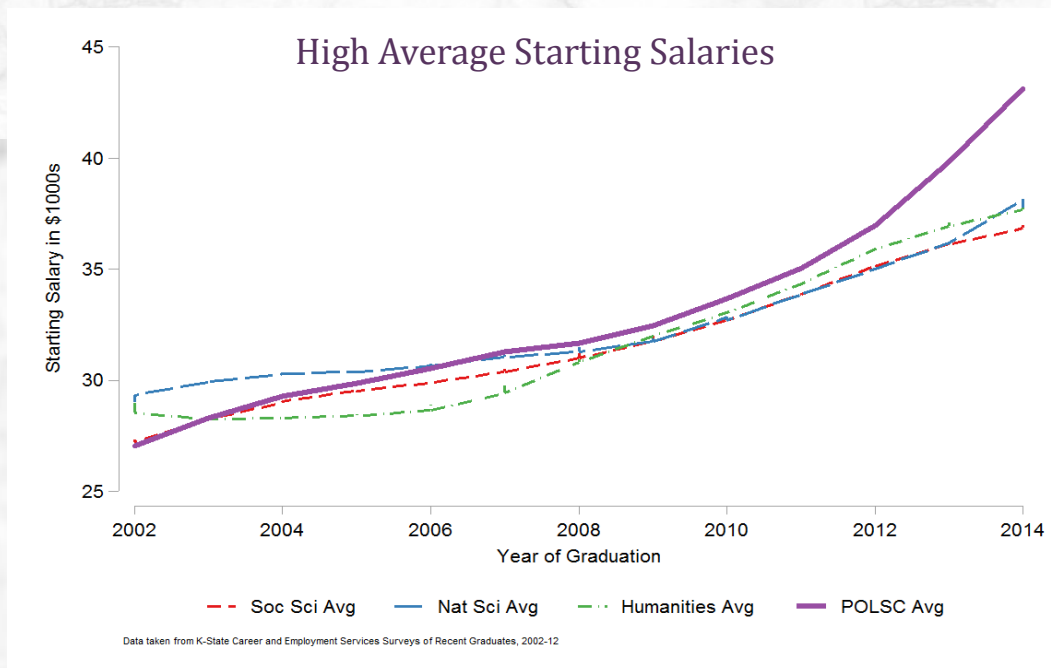

# POLITICAL SCIENCE GRADUATES FIND CAREER SUCCESS

KSU Political Science graduates find success in the workforce and thrive in graduate and professional schools. **We would be happy to talk to you about how a KSU Political Science degree can provide the types of skills that: 1) employers are looking for and 2) allow students to succeed in graduate and professional study.** We offer education that not only broadens horizons, it teaches valuable analytical, writing, communication, research design, and team-building skills.