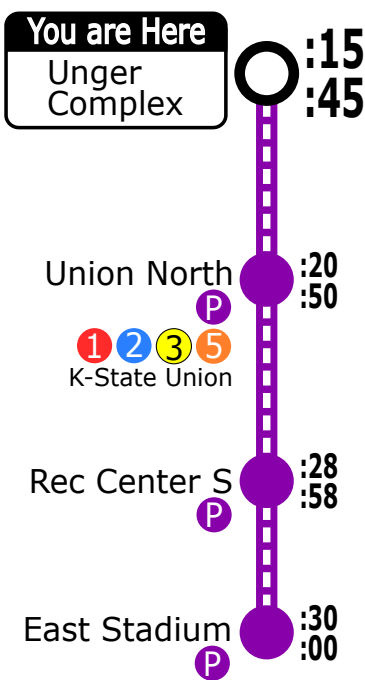

# Unger Complex

**Bus leaves every 30 mins**

**Mon to Fri**

First bus leaves: **7:15a**

Last bus leaves: **6:15p**

**Sat: No Service**

**Sun: No Service**

+

+

Plan Your Trip

TRANSIT

Bus Tracking App

search

**"Ride ATA Bus"**

Questions? **785.537.6345**