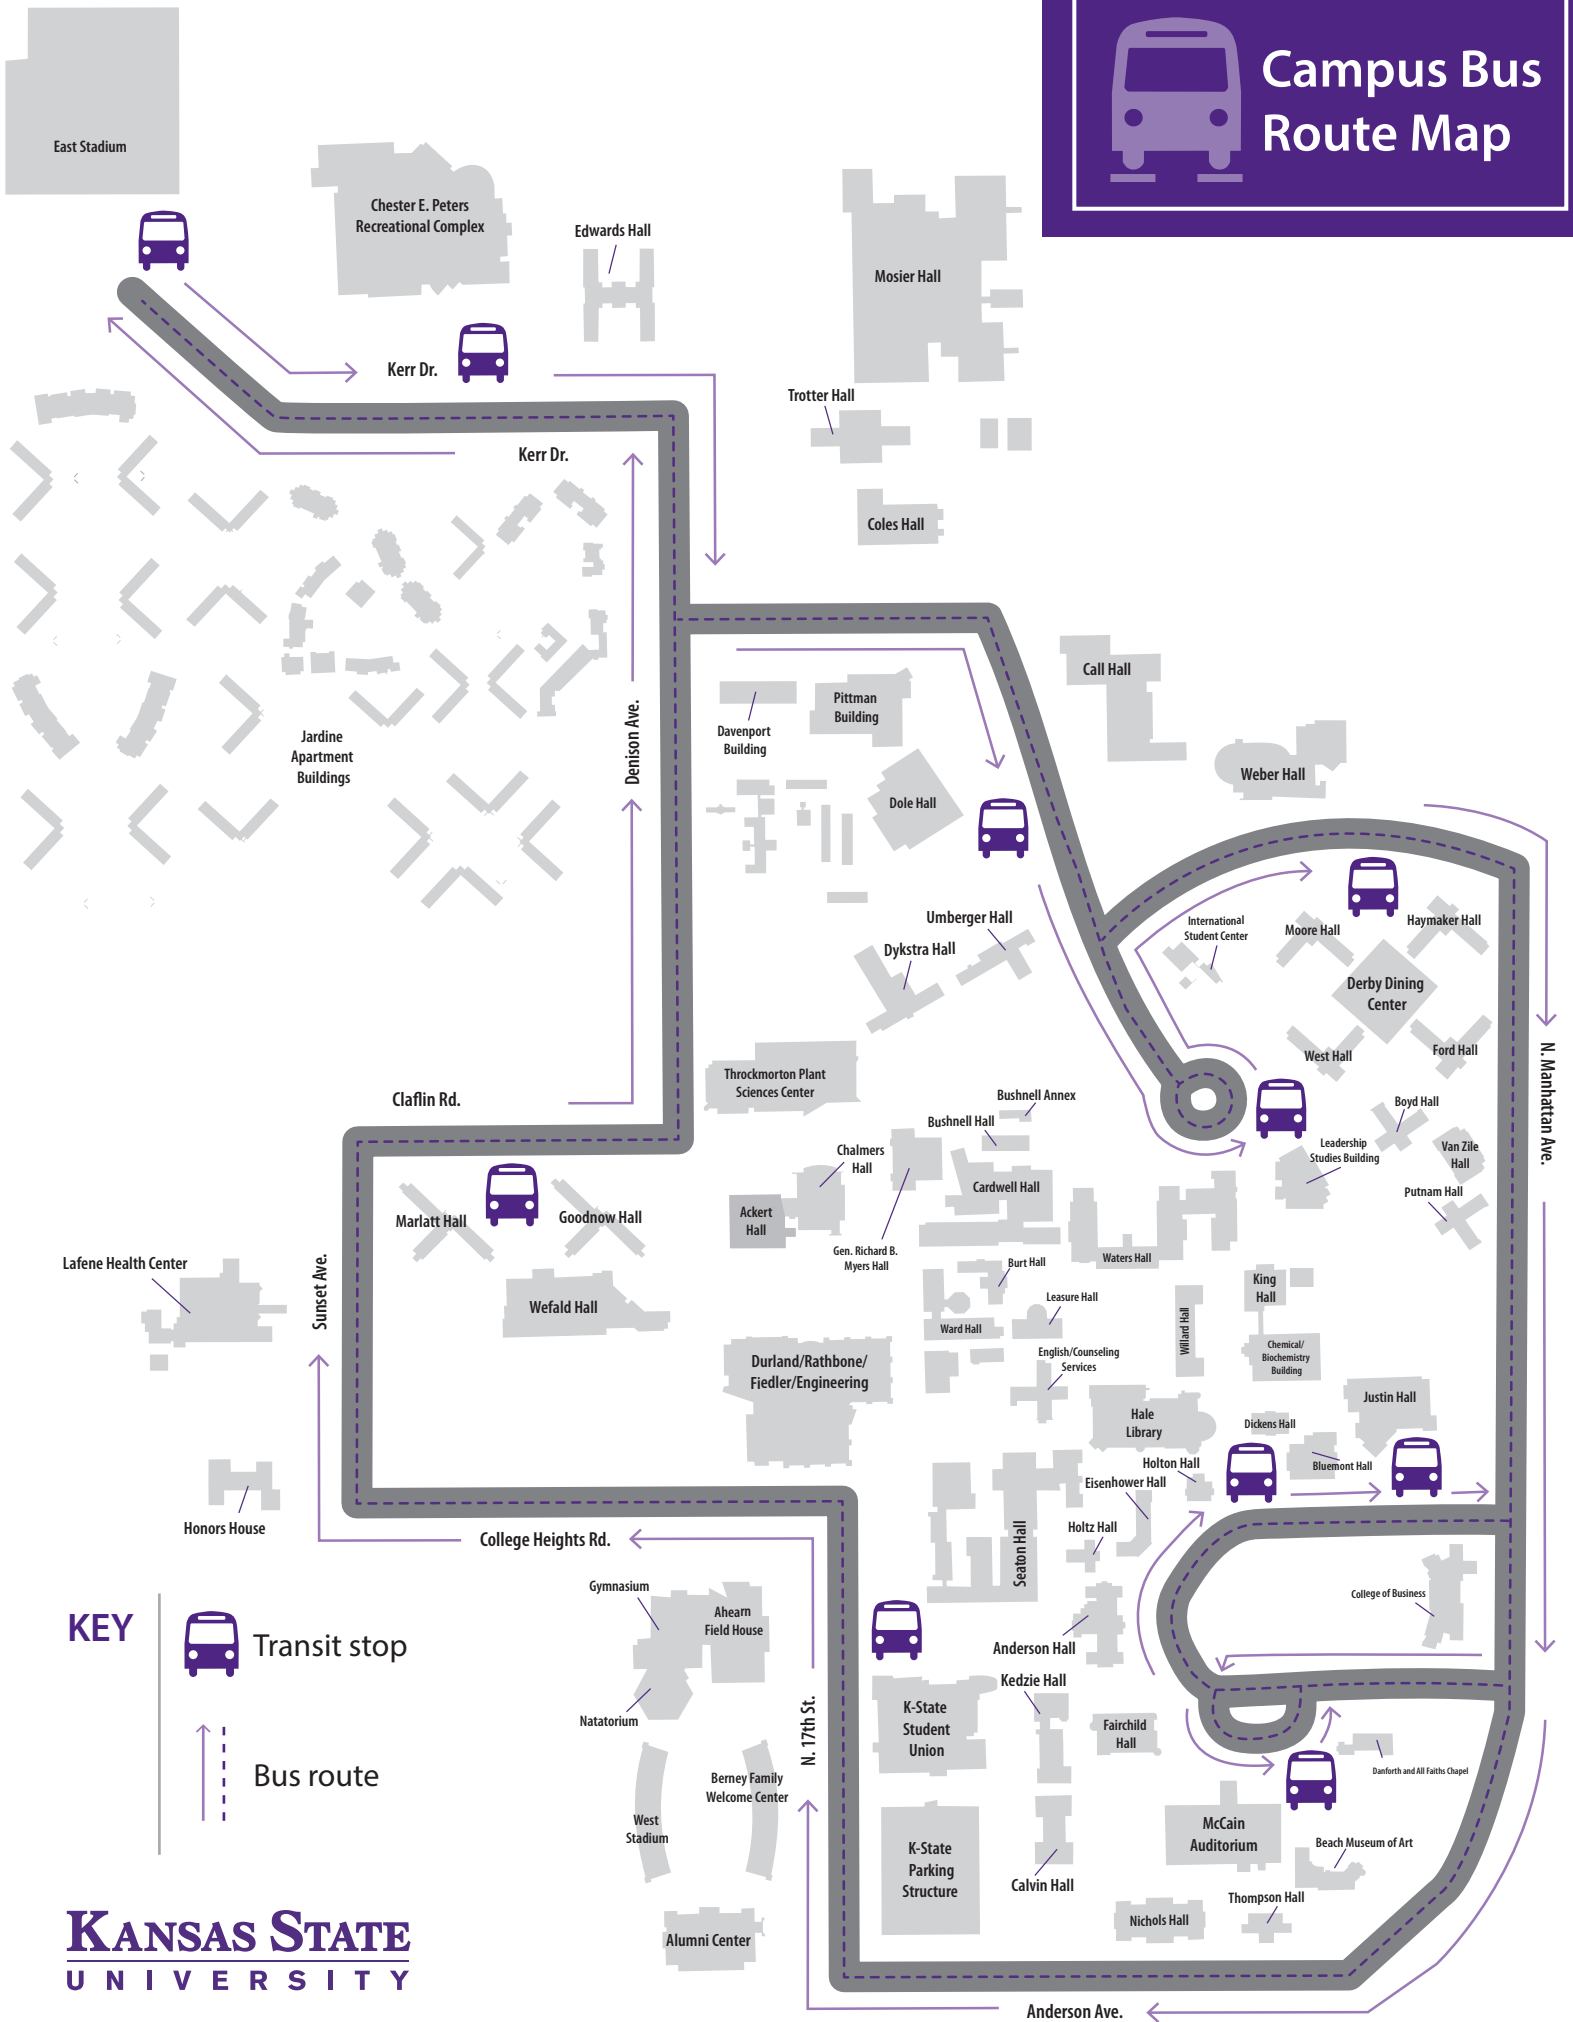

# Campus Bus Route Map

**KEY**

 Transit stop

 Bus route

# Park 'n' Ride Route

**KANSAS STATE**  
UNIVERSITY

Shuttles run during fall and spring semesters when school is in session. The last shuttles leave the Union at 6:20 p.m.

<b>Union Express</b> start time at 6:30 a.m.	
East Stadium	:30
Union	:40
East Stadium	:50
Union	:00
East Stadium	:10
Union	:20
East Stadium	:30

<b>BUS K</b> start time at 6:30 a.m.	
East Stadium	:30
Rec Center South	:31
Call Hall	:35
Leadership Studies	:36
Moore Hall	:40
McCain	:43
Holton Hall	:44
Justin Hall and Business	:45
Union North	:50
Marlatt Hall	:53
Rec Center South	:57
East Stadium	:00

<b>BUS U</b> start time at 6:50 a.m.	
East Stadium	:50
Rec Center South	:51
Call Hall	:55
Leadership Studies	:56
Moore Hall	:00
McCain	:04
Holton Hall	:05
Justin Hall and Business	:06
Union North	:11
Marlatt Hall	:14
Rec Center South	:18
East Stadium	:20