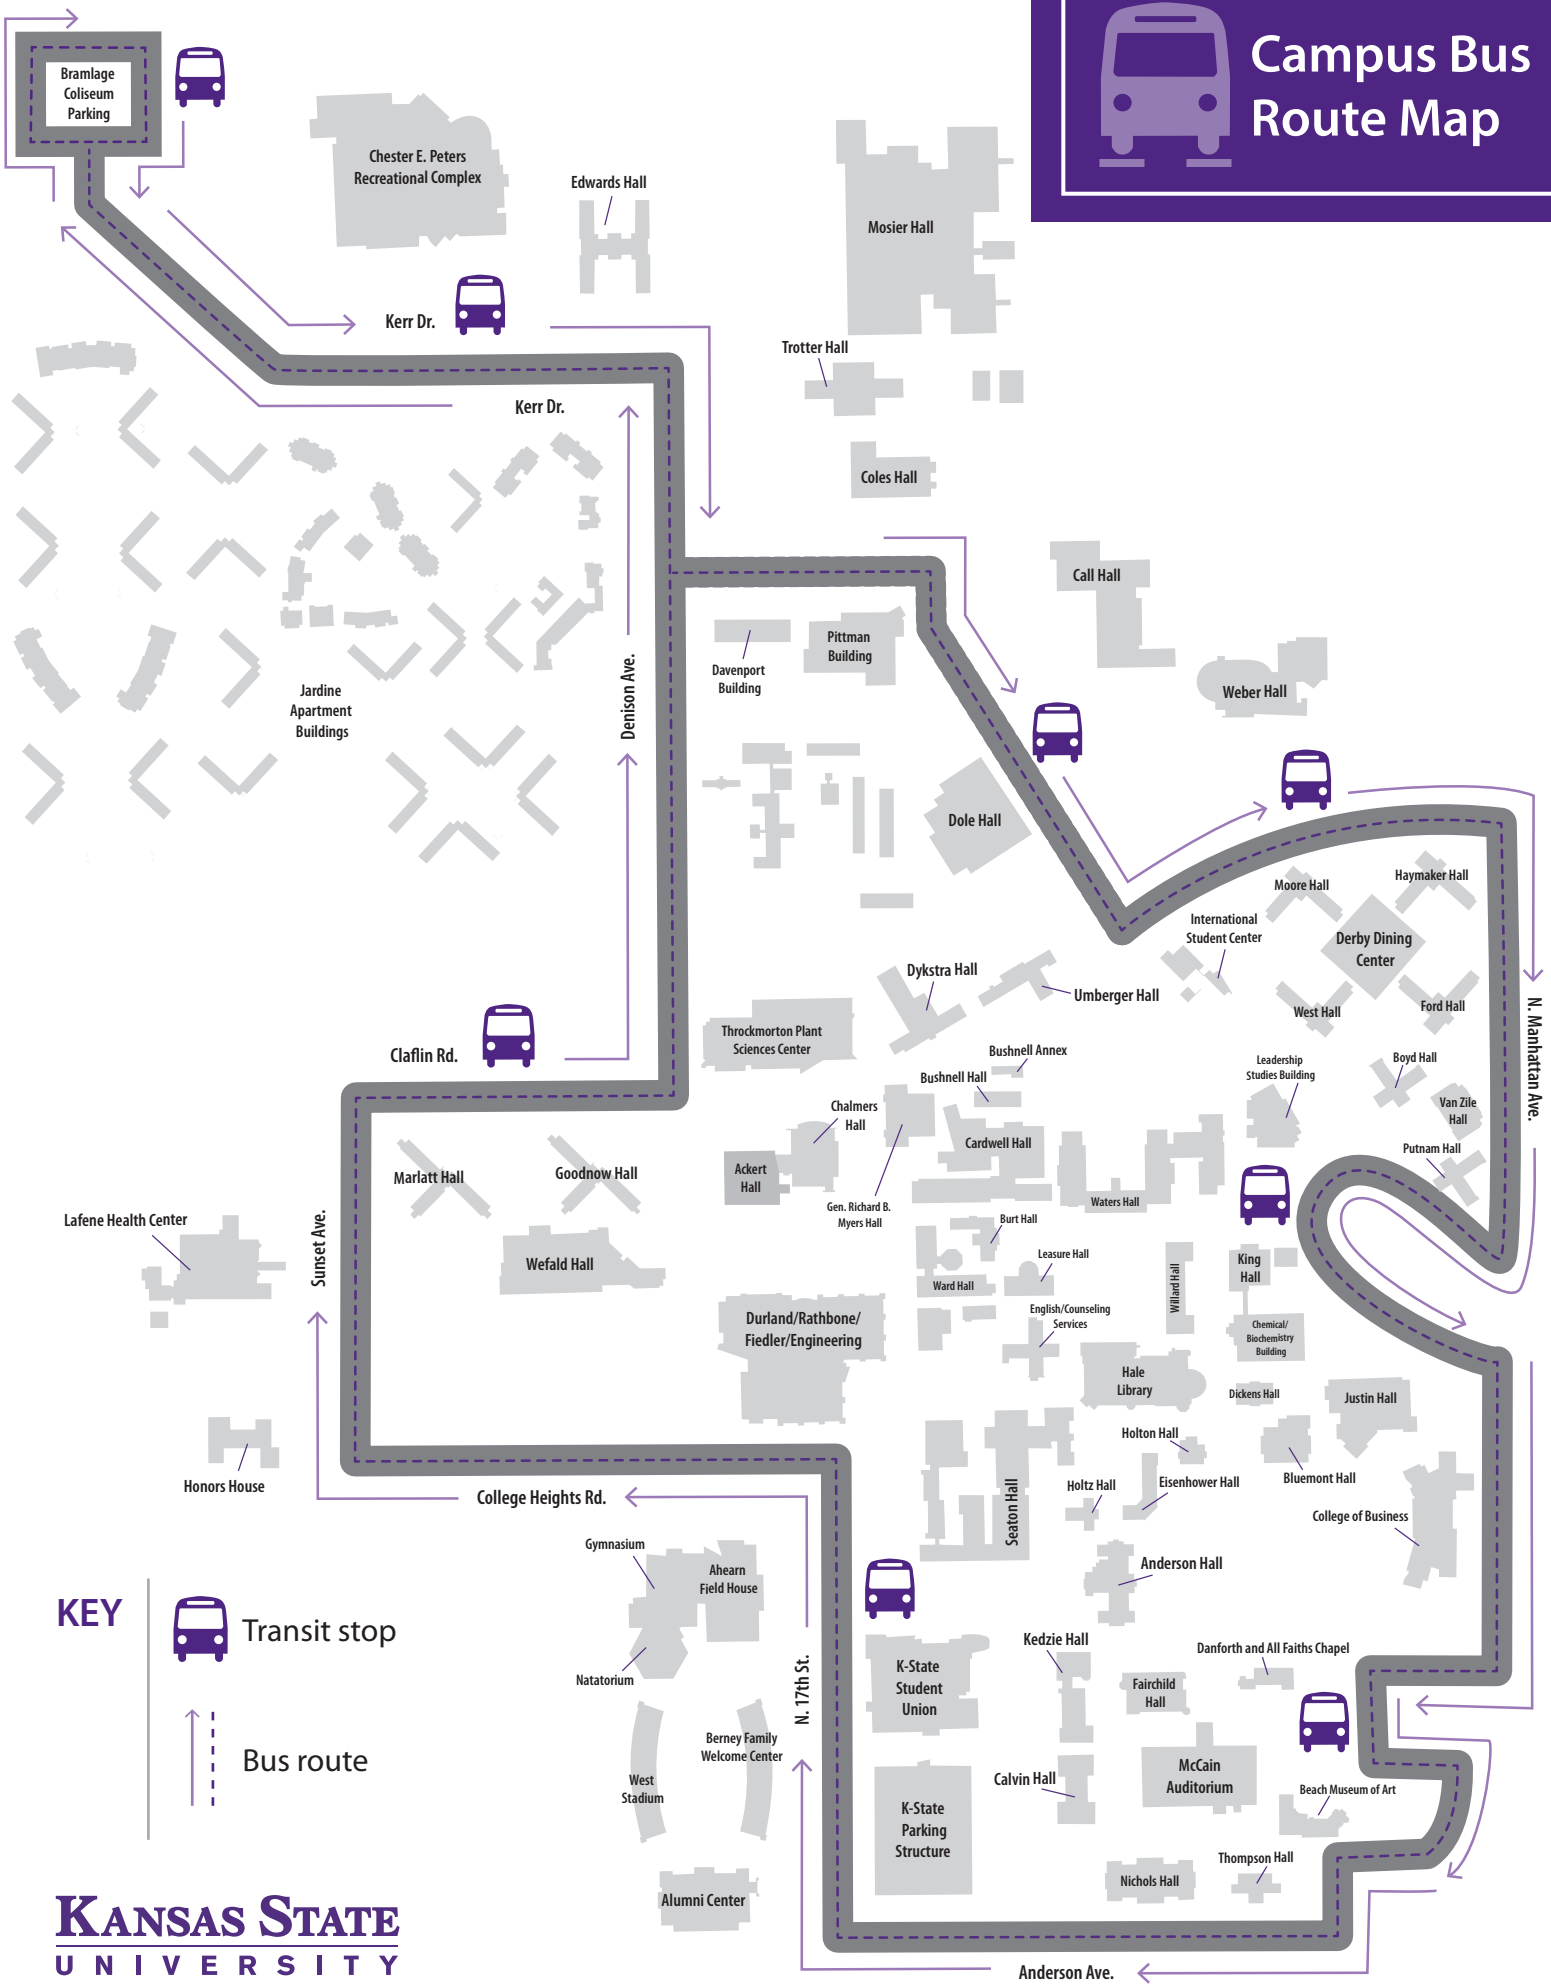

Campus Bus Route Map

KEY

 Transit stop

 Bus route

Park 'n' Ride Route

KANSAS STATE
UNIVERSITY

Union Express start time at 6:30 a.m.	
East Lot	:30
Union	:40
East Lot	:50
Union	:00
East Lot	:10
Union	:20

BUS K start time at 6:30 a.m.	
East Lot	:30
Rec Center	:31
Call Hall	:35
Moore Hall	:37
Leadership Studies	:40
Beach Museum	:42
Upper Union	:46
Marlatt Hall	:49
East Lot	:00
Rec Center	:01
Call Hall	:05
Moore Hall	:07
Leadership Studies	:10
Beach Museum	:12
Upper Union	:16
Marlatt Hall	:19

BUS S start time at 6:40 a.m.	
East Lot	:40
Rec Center	:41
Call Hall	:45
Moore Hall	:47
Leadership Studies	:50
Beach Museum	:52
Upper Union	:56
Marlatt Hall	:59
East Lot	:10
Rec Center	:11
Call Hall	:15
Moore Hall	:17
Leadership Studies	:20
Beach Museum	:22
Upper Union	:26
Marlatt Hall	:29

BUS U start time at 6:50 a.m.	
East Lot	:50
Rec Center	:51
Call Hall	:55
Moore Hall	:57
Leadership Studies	:00
Beach Museum	:02
Upper Union	:06
Marlatt Hall	:09
East Lot	:20
Rec Center	:21
Call Hall	:25
Moore Hall	:27
Leadership Studies	:30
Beach Museum	:32
Upper Union	:36
Marlatt Hall	:39