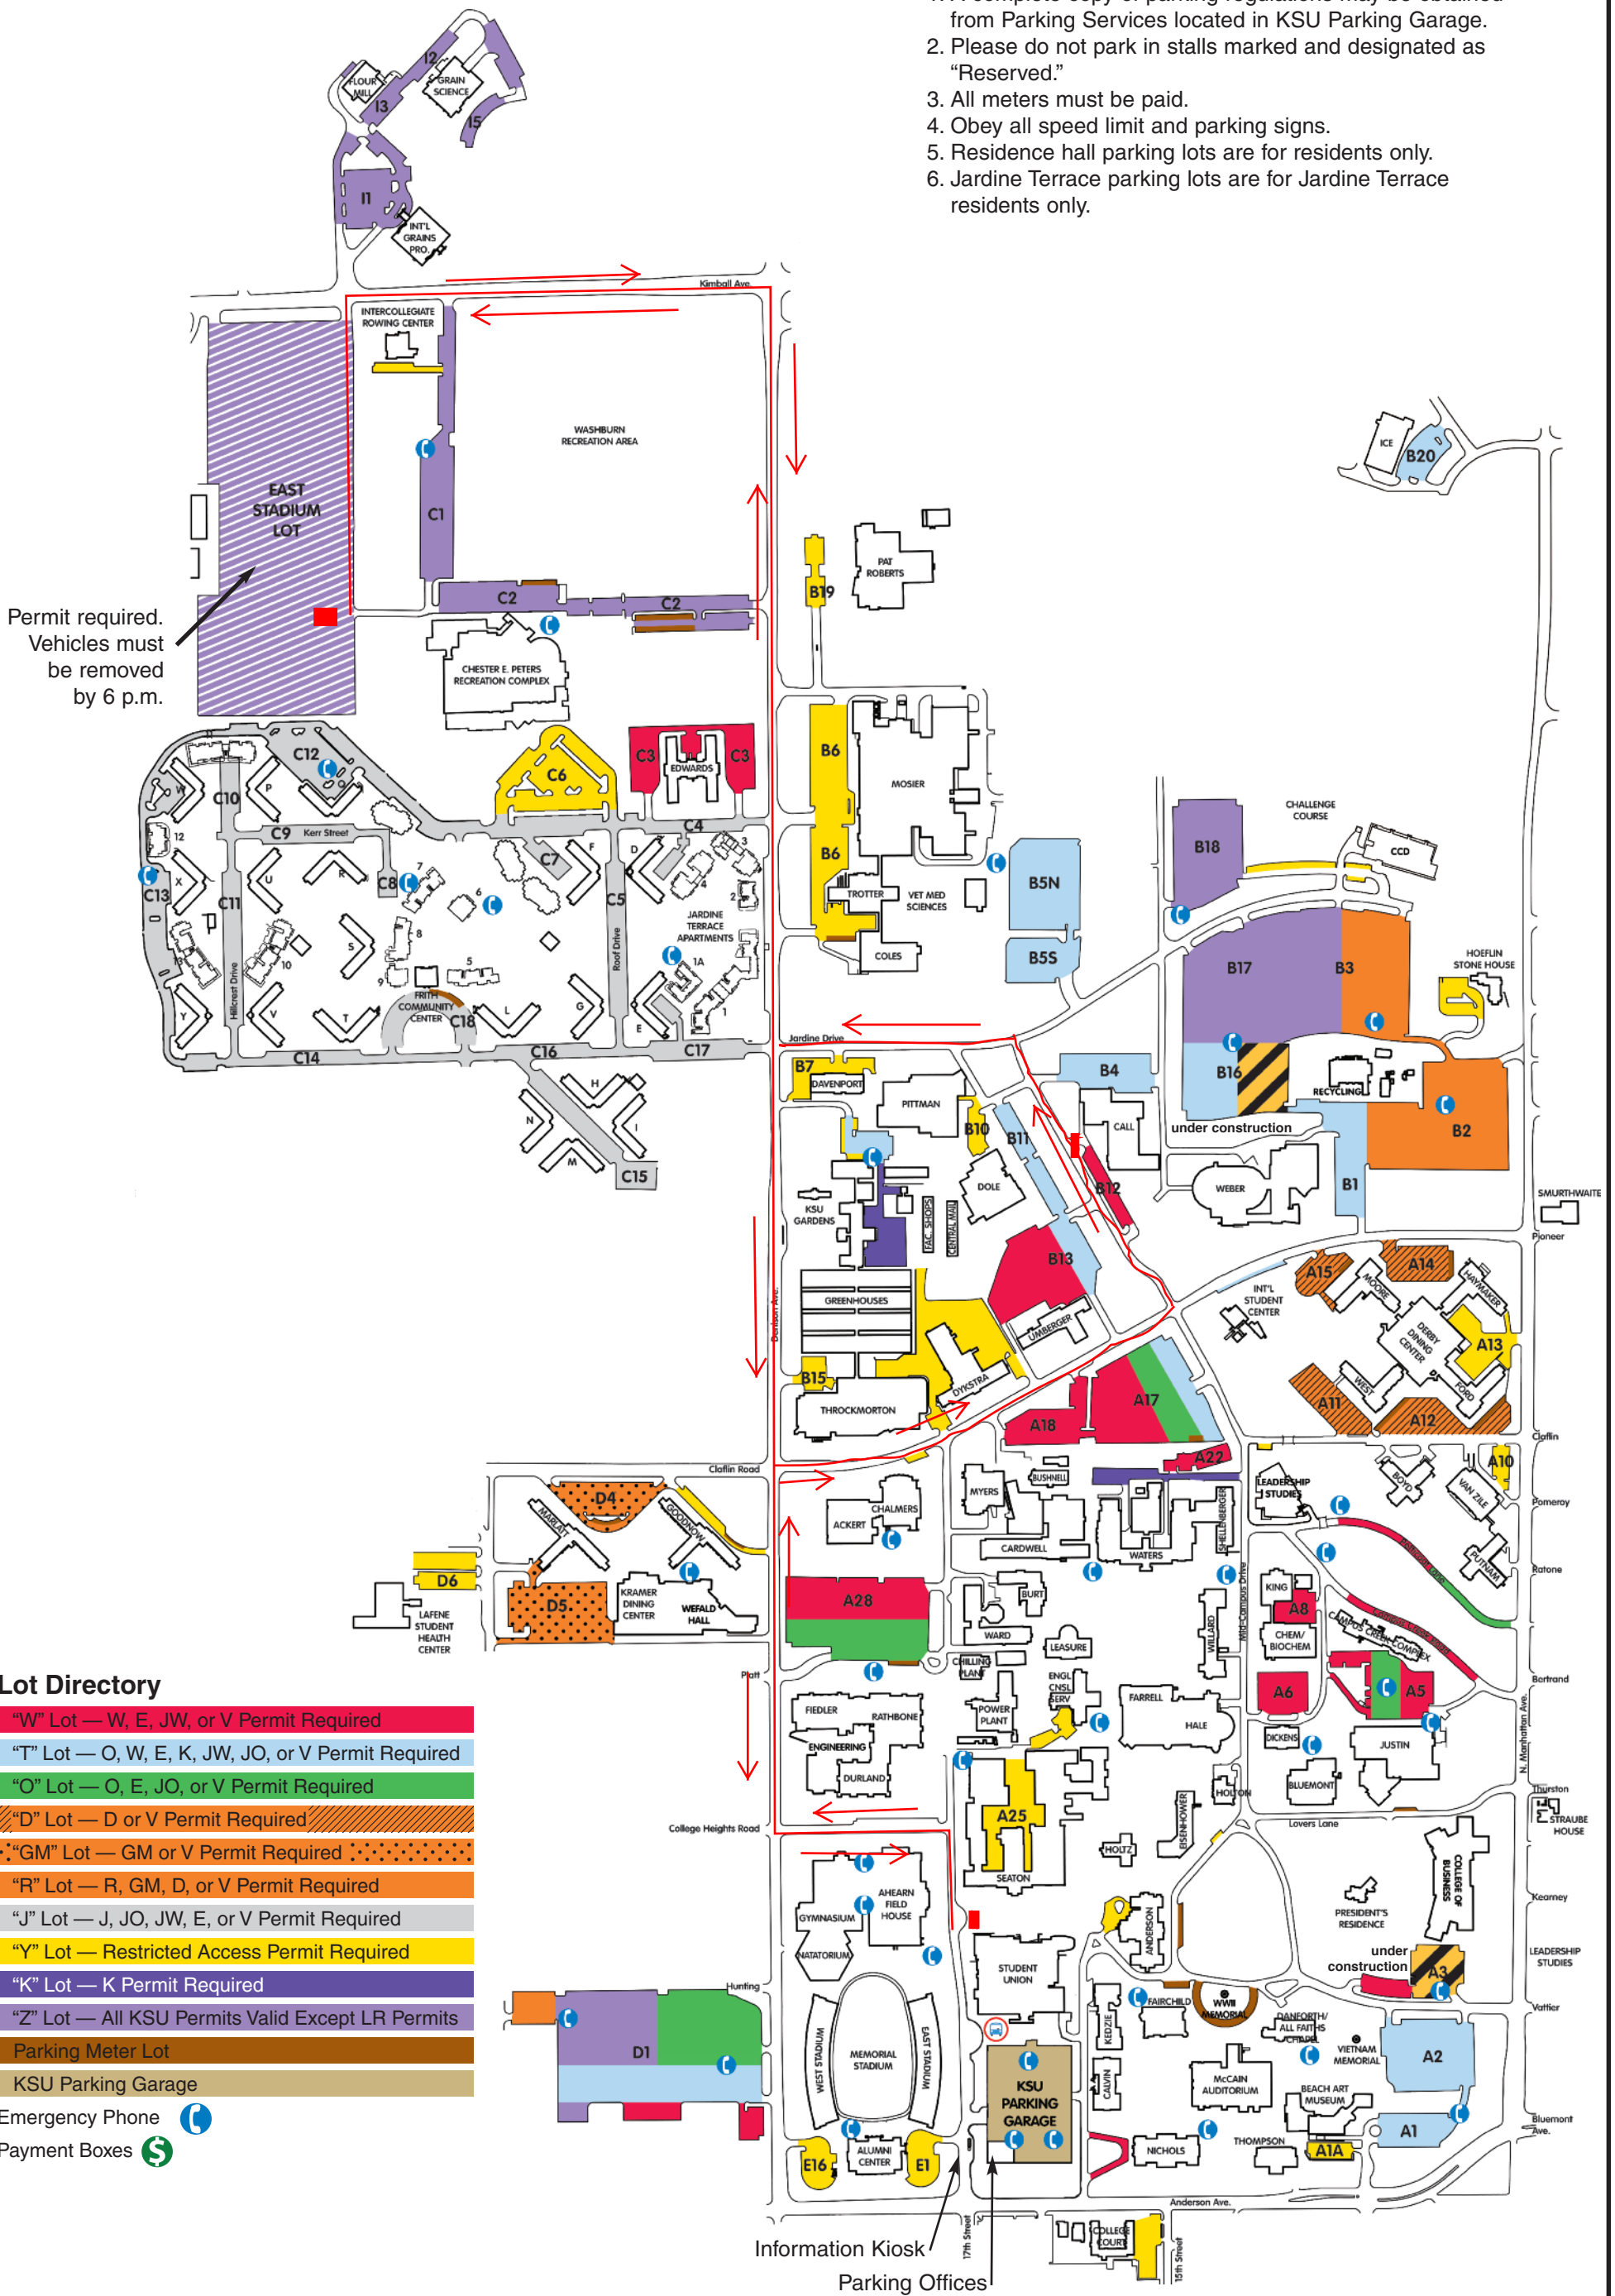

# KANSAS STATE UNIVERSITY

## Campus Map 2015–2016

### Notes

1. A complete copy of parking regulations may be obtained from Parking Services located in KSU Parking Garage.
2. Please do not park in stalls marked and designated as "Reserved."
3. All meters must be paid.
4. Obey all speed limit and parking signs.
5. Residence hall parking lots are for residents only.
6. Jardine Terrace parking lots are for Jardine Terrace residents only.

### Lot Directory

- "W" Lot — W, E, JW, or V Permit Required
  - "T" Lot — O, W, E, K, JW, JO, or V Permit Required
  - "O" Lot — O, E, JO, or V Permit Required
  - "D" Lot — D or V Permit Required
  - "GM" Lot — GM or V Permit Required
  - "R" Lot — R, GM, D, or V Permit Required
  - "J" Lot — J, JO, JW, E, or V Permit Required
  - "Y" Lot — Restricted Access Permit Required
  - "K" Lot — K Permit Required
  - "Z" Lot — All KSU Permits Valid Except LR Permits
  - Parking Meter Lot
  - KSU Parking Garage
- Emergency Phone ☎  
Payment Boxes 💰