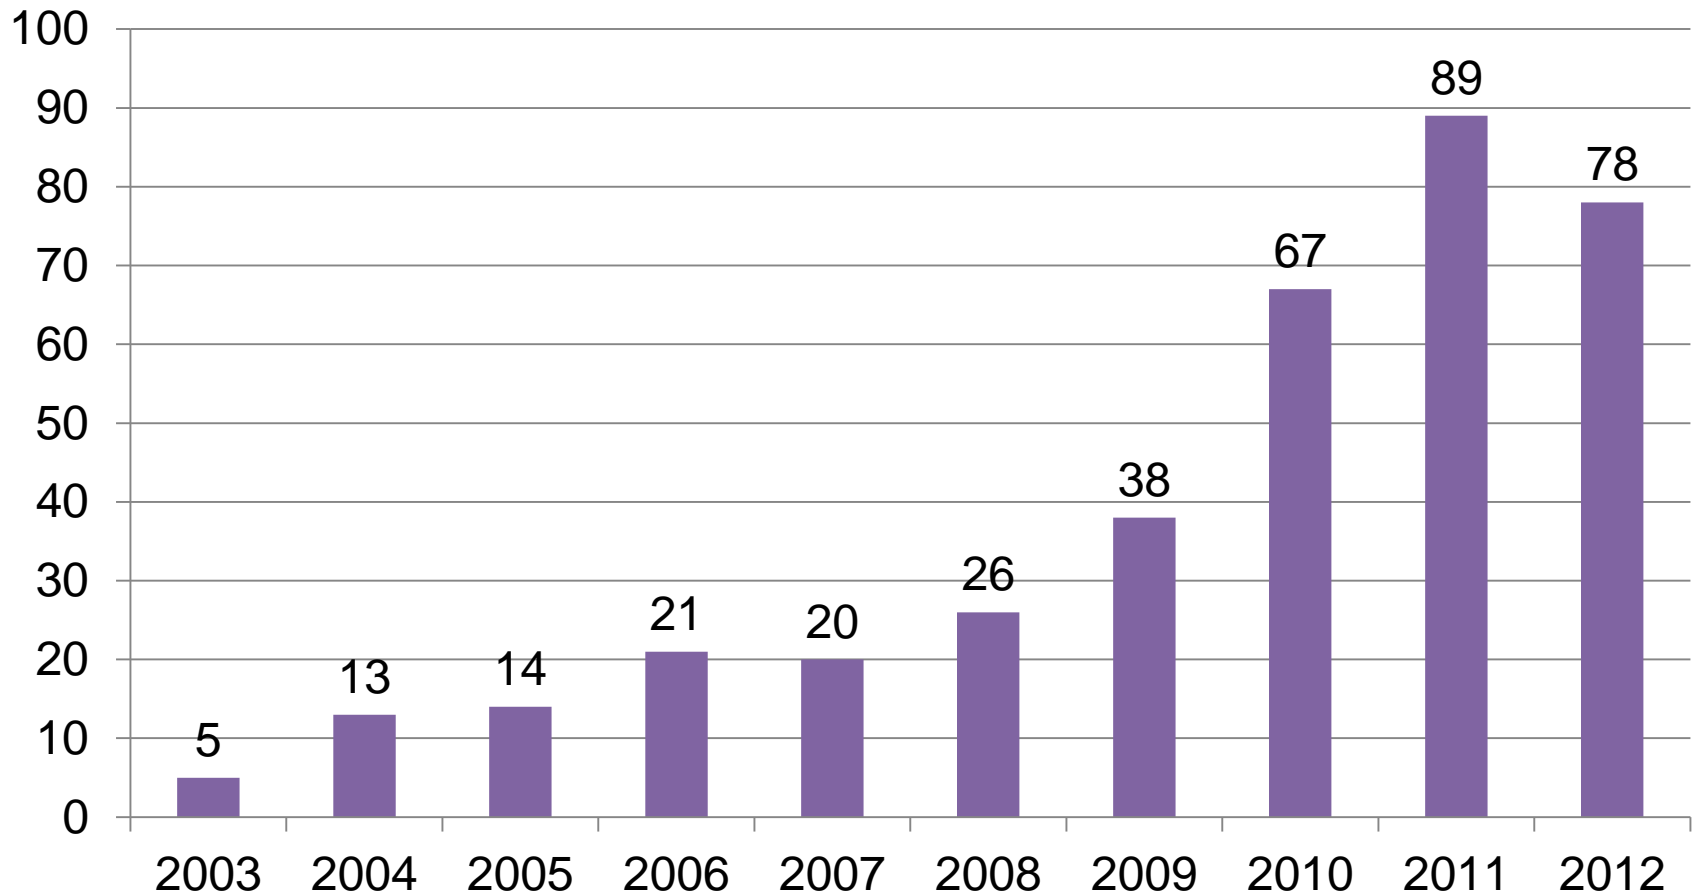

# ***Current MPH Program Students***

---

- 102 Total Students
- 70 Women (69%)
- 20 Multicultural (20%)
- 68 Kansans (67%)
- 44 Kansas State alumni (43%)
- 8 International Students (8%)

As of Oct 2012

# *Official MPH Degree Enrollment*

---