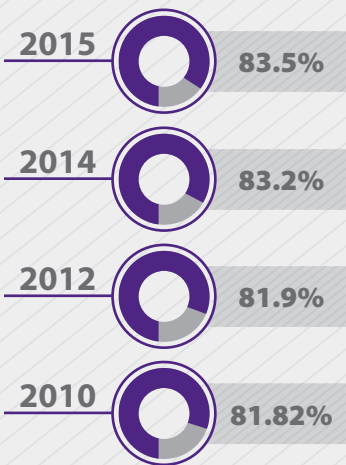

K-STATE STUDENT SNAPSHOT

AVERAGE ACT SCORES OF INCOMING DOMESTIC FRESHMEN

ENROLLMENT DIVERSITY GROWTH IN DOMESTIC, MULTICULTURAL STUDENT POPULATION

PELL GRANT RECIPIENTS

2013-14 academic year, Kansas non-profit, public institutions.

* 2014-2015 numbers will be reviewed in early 2016.

AVERAGE FRESHMEN GPA (CUMULATIVE)

FRESHMEN RETENTION RATE

KANSAS FRESHMEN

with an ACT composite of 29 or higher and a 3.6 high school GPA.

KANSAS STATE
UNIVERSITY