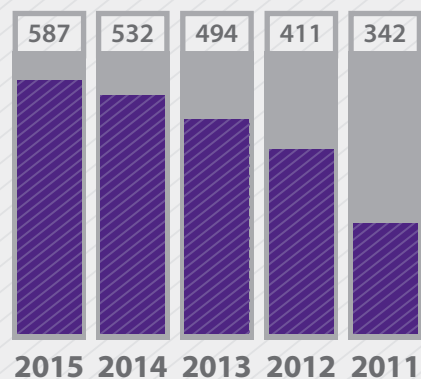

K-STATE STUDENT SNAPSHOT

AVERAGE ACT SCORES OF INCOMING DOMESTIC FRESHMEN

ENROLLMENT DIVERSITY GROWTH IN DOMESTIC, MULTICULTURAL STUDENT POPULATION

PELL GRANT RECIPIENTS

2013-14 academic year, Kansas non-profit, public institutions.

* 2014-2015 numbers will be reviewed in early 2016.

AVERAGE FRESHMEN GPA (CUMULATIVE)

FRESHMEN RETENTION RATE

KANSAS FRESHMEN

with an ACT composite of 29 or higher and a 3.6 high school GPA.

KANSAS STATE
UNIVERSITY