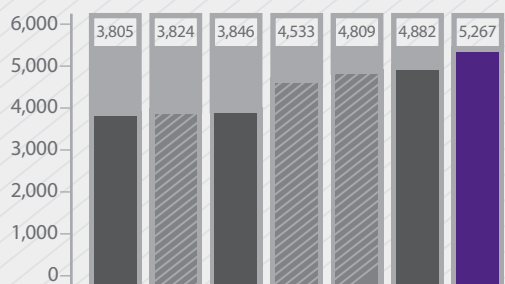

K-STATE STUDENT SNAPSHOT

AVERAGE ACT SCORES OF INCOMING DOMESTIC FRESHMEN

ENROLLMENT DIVERSITY GROWTH IN DOMESTIC, MULTICULTURAL STUDENT POPULATION

PELL GRANT RECIPIENTS

2013-14 academic year, Kansas non-profit, public institutions.

* 2014-2015 numbers will be reviewed in early 2016.

AVERAGE FRESHMEN GPA (CUMULATIVE)

FRESHMEN RETENTION RATE

KANSAS FRESHMEN

with an ACT composite of 29 or higher and a 3.6 high school GPA.

KANSAS STATE
UNIVERSITY