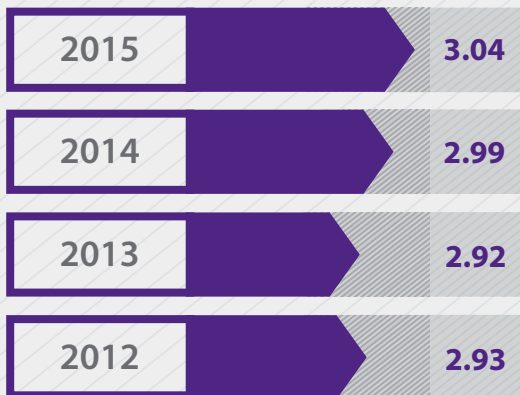

K-STATE STUDENT SNAPSHOT

AVERAGE ACT SCORES OF INCOMING DOMESTIC FRESHMEN

ENROLLMENT DIVERSITY GROWTH IN DOMESTIC, MULTICULTURAL STUDENT POPULATION

PELL GRANT RECIPIENTS

2013-14 academic year, Kansas non-profit, public institutions.

* 2014-2015 numbers will be reviewed in early 2016.

AVERAGE FRESHMEN GPA (CUMULATIVE)

FRESHMEN RETENTION RATE

KANSAS FRESHMEN

with an ACT composite of 29 or higher and a 3.6 high school GPA.

KANSAS STATE
UNIVERSITY