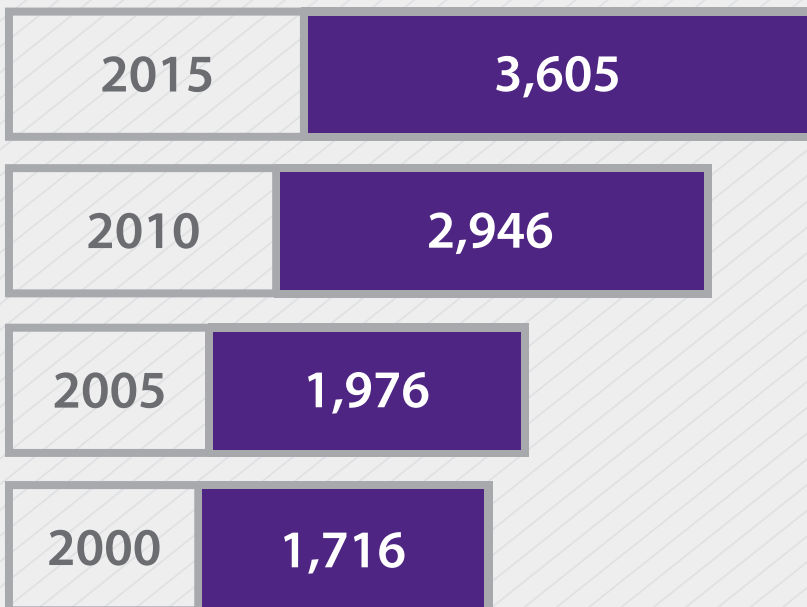

K-STATE STUDENT SNAPSHOT

AVERAGE ACT SCORES OF INCOMING DOMESTIC FRESHMEN

ENROLLMENT DIVERSITY GROWTH IN DOMESTIC, MULTICULTURAL STUDENT POPULATION

PELL GRANT RECIPIENTS

2013-14 academic year, Kansas non-profit, public institutions.

* 2014-2015 numbers will be reviewed in early 2016.

AVERAGE FRESHMEN GPA (CUMULATIVE)

FRESHMEN RETENTION RATE

KANSAS FRESHMEN

with an ACT composite of 29 or higher and a 3.6 high school GPA.

KANSAS STATE
UNIVERSITY