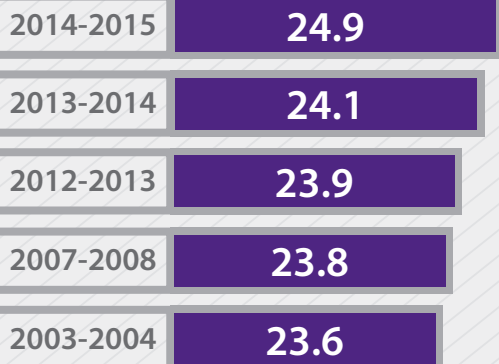

K-STATE STUDENT SNAPSHOT

AVERAGE ACT SCORES OF INCOMING DOMESTIC FRESHMEN

ENROLLMENT DIVERSITY GROWTH IN DOMESTIC, MULTICULTURAL STUDENT POPULATION

PELL GRANT RECIPIENTS

2013-14 academic year, Kansas non-profit, public institutions.

* 2014-2015 numbers will be reviewed in early 2016.

AVERAGE FRESHMEN GPA (CUMULATIVE)

FRESHMEN RETENTION RATE

KANSAS FRESHMEN

with an ACT composite of 29 or higher and a 3.6 high school GPA.

KANSAS STATE
UNIVERSITY