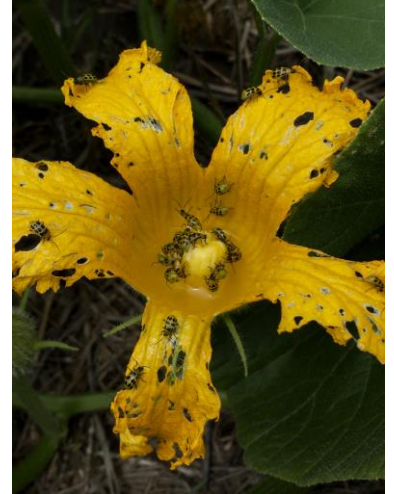

# Pumpkin Variety Trial – 2024

Kansas State University – John C. Pair Horticultural Center

In 2022 the USDA Census of Agriculture reported Kansas grew 781 acres of pumpkins on 149 farms. Our goal was to evaluate commercially available varieties in a field plot in South-Central KS.

## Methods

- Following wheat harvest, weeds were terminated with glyphosate
- Stubble was mowed with a flail mower creating a dense mulch
- June 21 - Pumpkin seed planted through mulch into soil
  - 1-in deep, 2-ft spacing in-row, 10-ft between rows
- Pre-emergent herbicide applied between rows the day after planting
  - Oryzalin at 3 qt/A – Overhead irrigated to activate
- Drip irrigation utilized as needed to prevent drought stress
- Urea (46-0-0) at 50 lbs/A nitrogen applied when plants began to vine
- Frequent scouting to detect insect pests and disease
- Spot spray with glyphosate between rows to control escaped weeds
- Harvest began on Sept. 4 and finished Oct. 1
- Number of pumpkins per plot and weight of 10 pumpkins was recorded

Damage caused by spotted cucumber beetle.