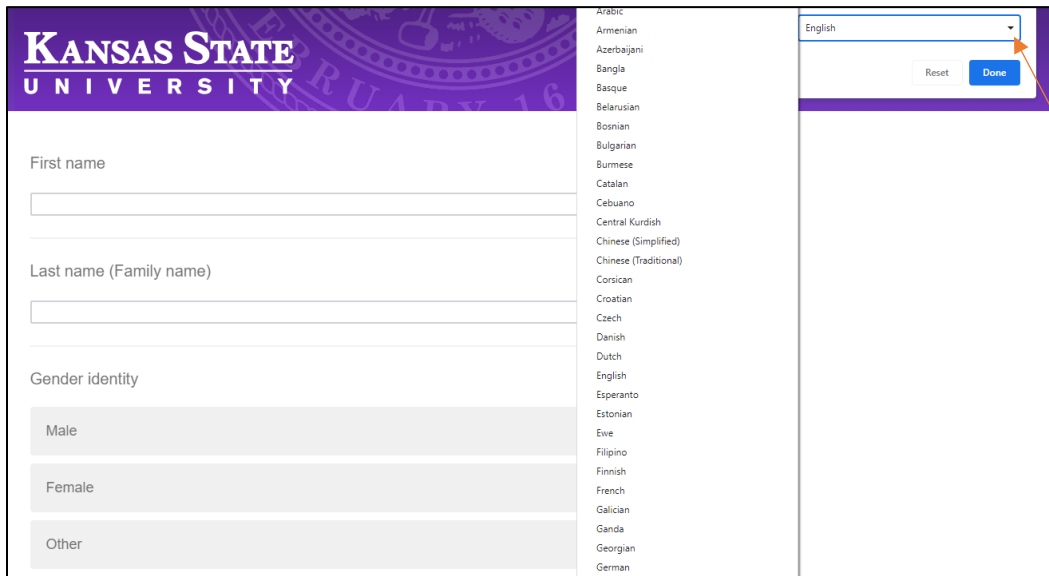

## Translation Instructions:

Once you open the survey link, right click on the screen. A dialogue box will pop up and you will select Translate to English. A second box will appear in the top right. Next click on the three vertical dots. From here you can select the down arrow and choose your preferred language from the list.

Select Translate to English

Click on the three vertical dots to select a language

Select "choose another language"

Click the drop-down arrow and select your preferred language from the list