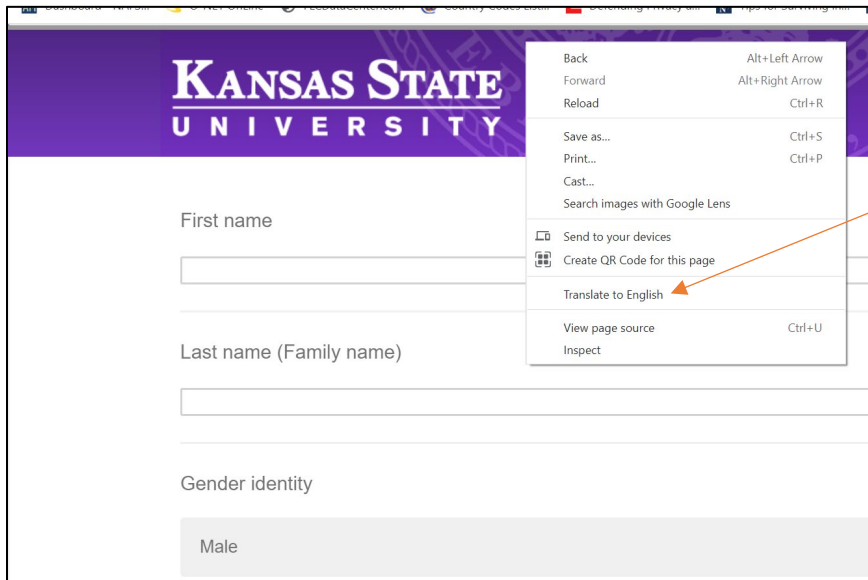

## Translation Instructions:

Once you open the survey link, right click on the screen. A dialogue box will pop up and you will select Translate to English. A second box will appear in the top right. Next click on the three vertical dots. From here you can select the down arrow and choose your preferred language from the list.

Select Translate to English

Click on the three vertical dots to select a language

Select "choose another language"

Click the drop-down arrow and select your preferred language from the list