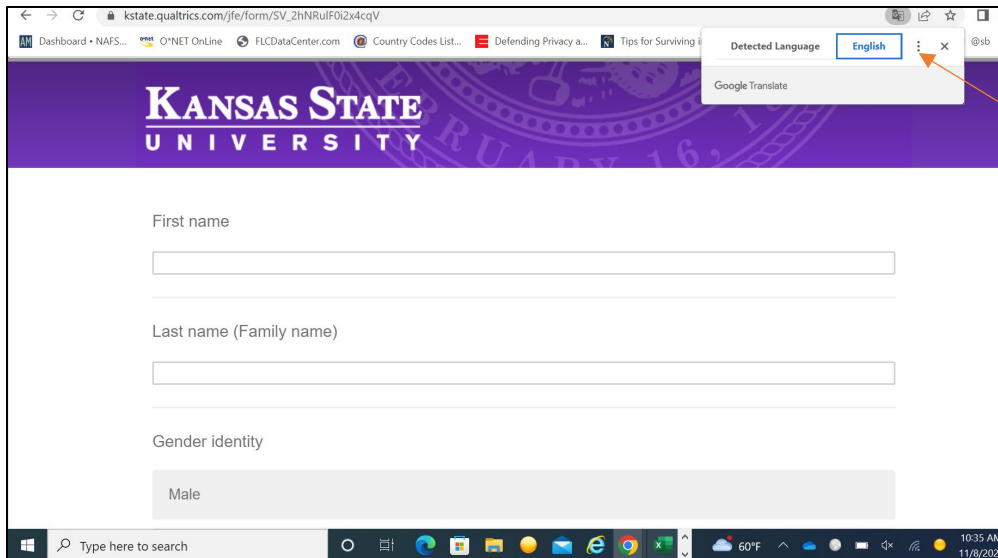

## Translation Instructions:

Once you open the survey link, right click on the screen. A dialogue box will pop up and you will select Translate to English. A second box will appear in the top right. Next click on the three vertical dots. From here you can select the down arrow and choose your preferred language from the list.

Select Translate to English

Click on the three vertical dots to select a language

Select "choose another language"

Click the drop-down arrow and select your preferred language from the list