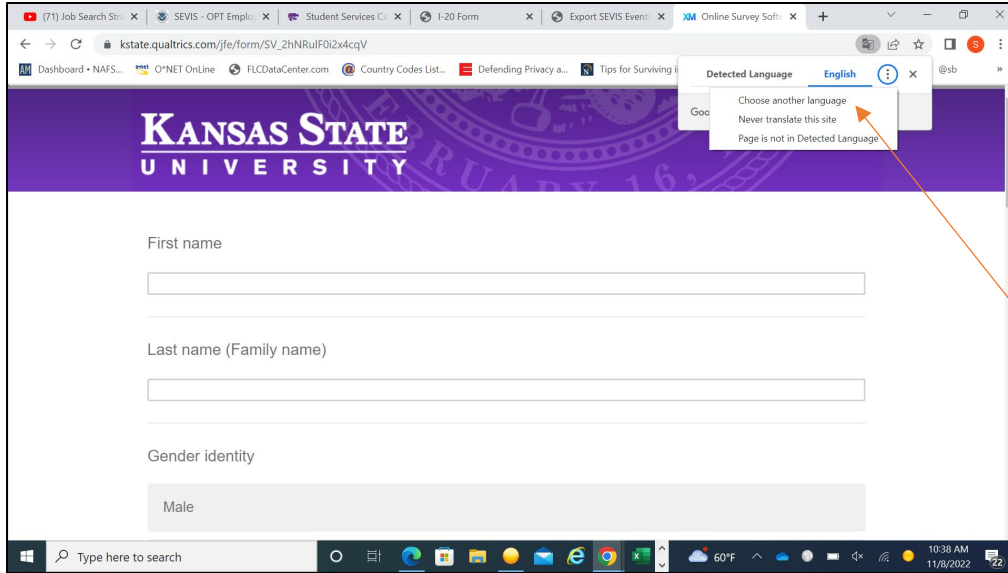

## Translation Instructions:

Once you open the survey link, right click on the screen. A dialogue box will pop up and you will select Translate to English. A second box will appear in the top right. Next click on the three vertical dots. From here you can select the down arrow and choose your preferred language from the list.

Select Translate to English

Click on the three vertical dots to select a language

Select "choose another language"

Click the drop-down arrow and select your preferred language from the list