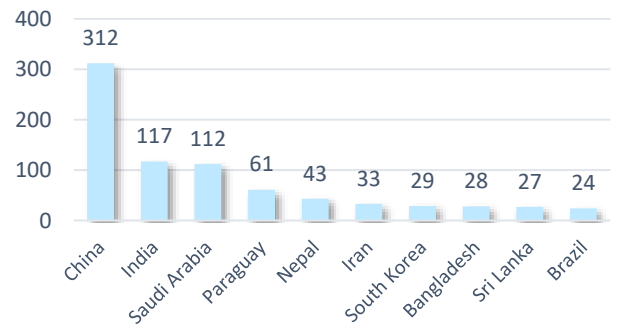

1,161 international students from 98 countries

Top 10 Countries in 2020