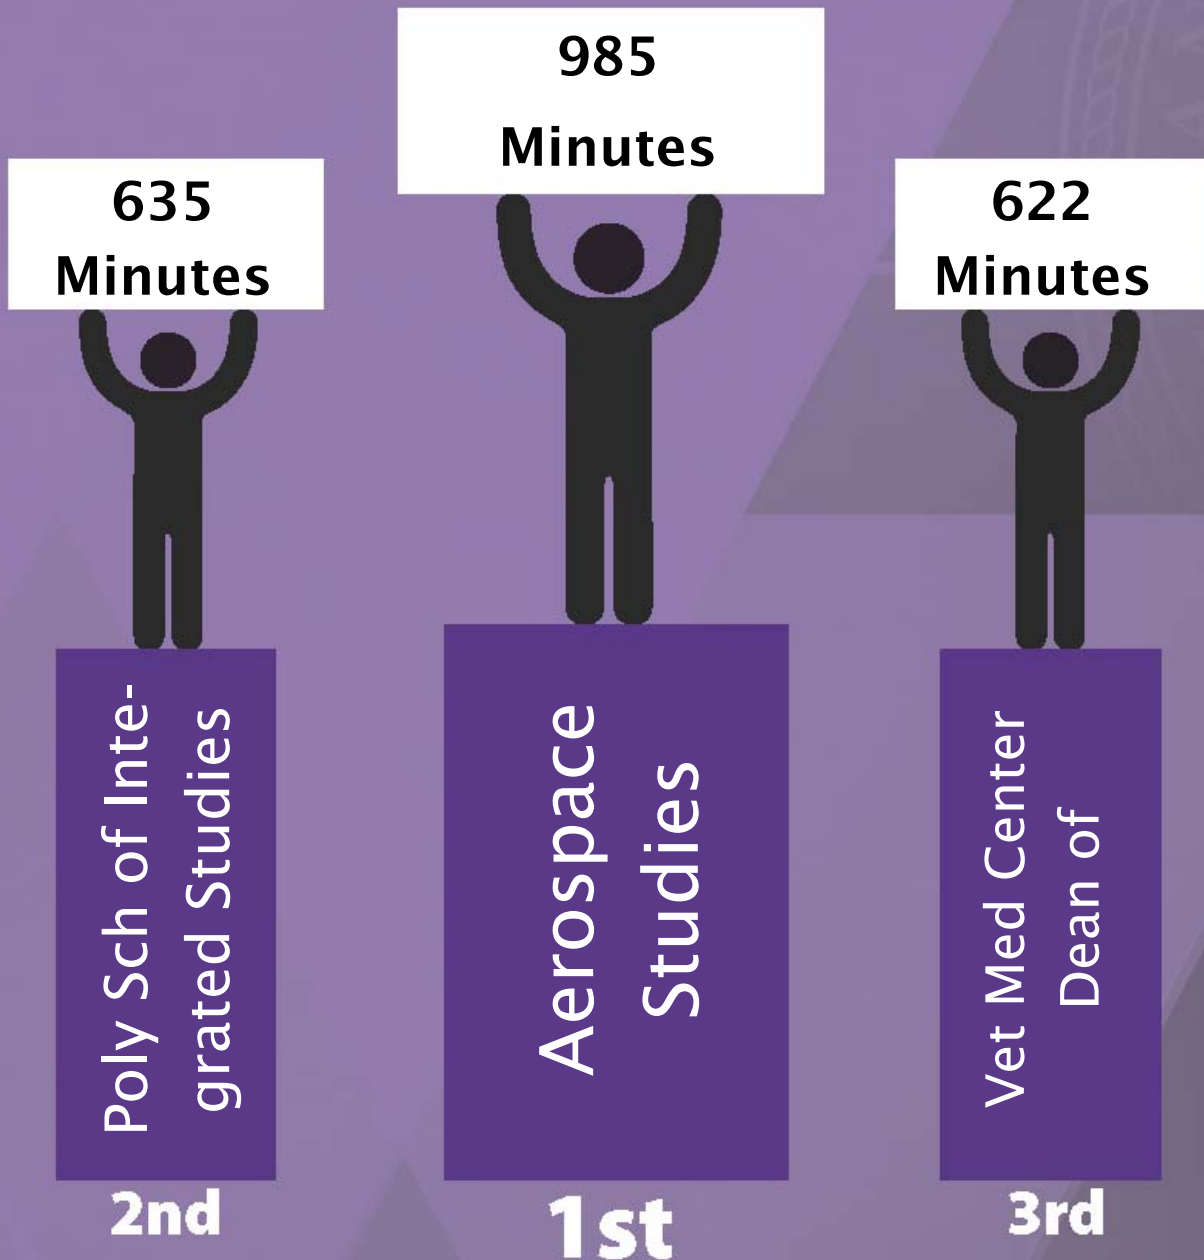

DEPARTMENT RANKINGS

Activity – Week 3

Based on Average Weekly Activity

K-State
**Movement
Challenge!**

#PURPLEISPROGRESS