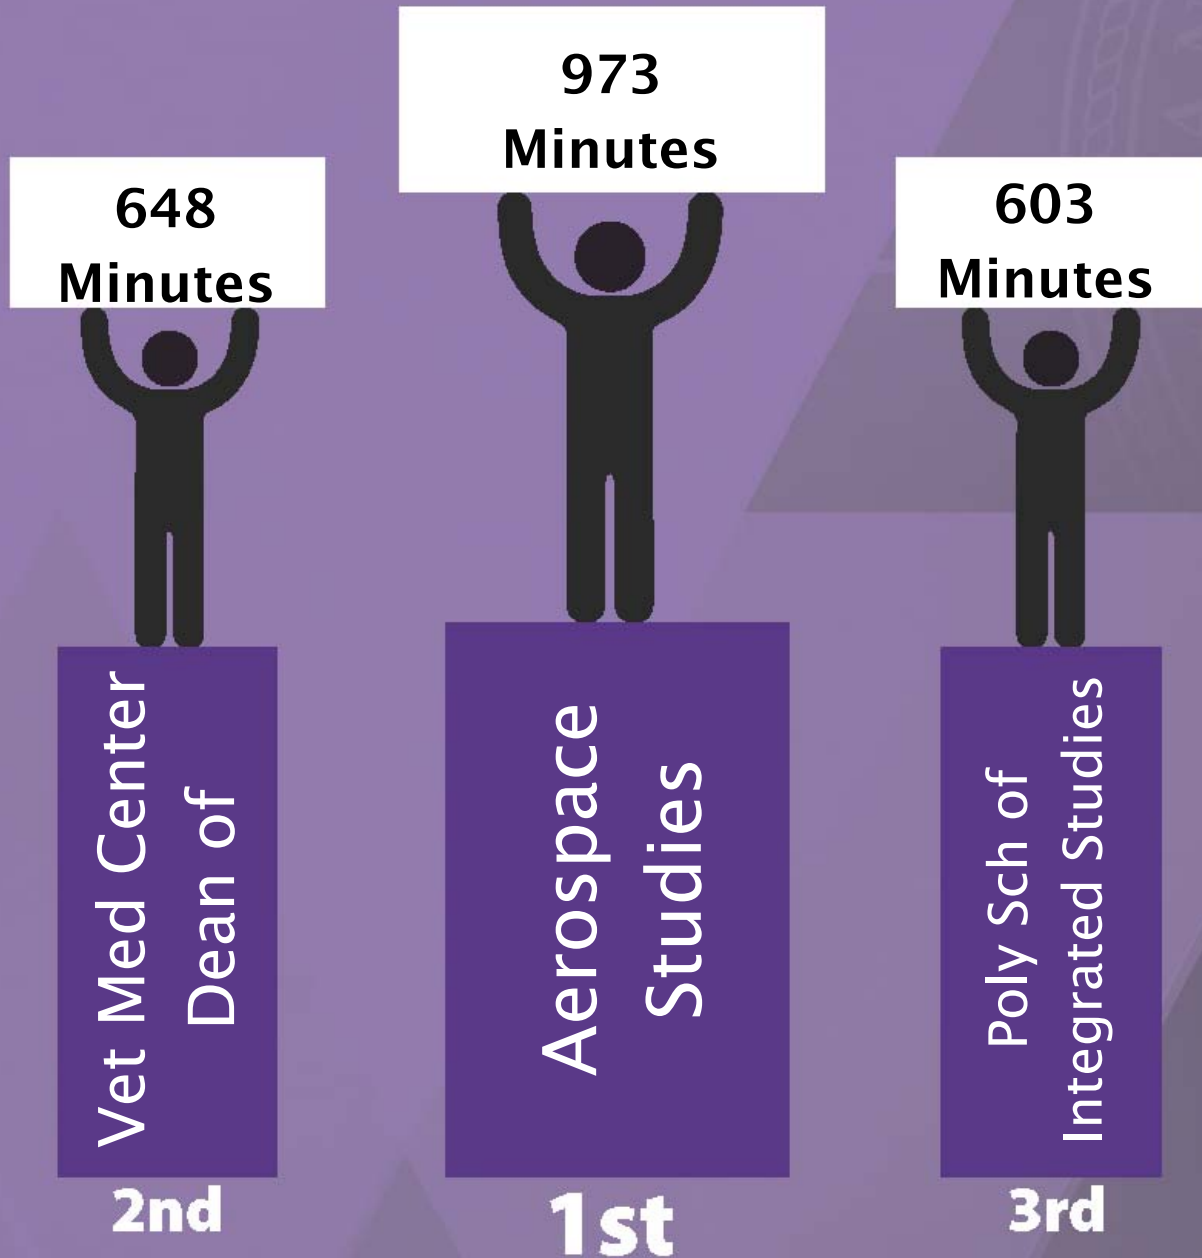

DEPARTMENT RANKINGS

Activity – Week 2

Based on Average Weekly Activity

K-State
**Movement
Challenge!**

#PURPLEISPROGRESS