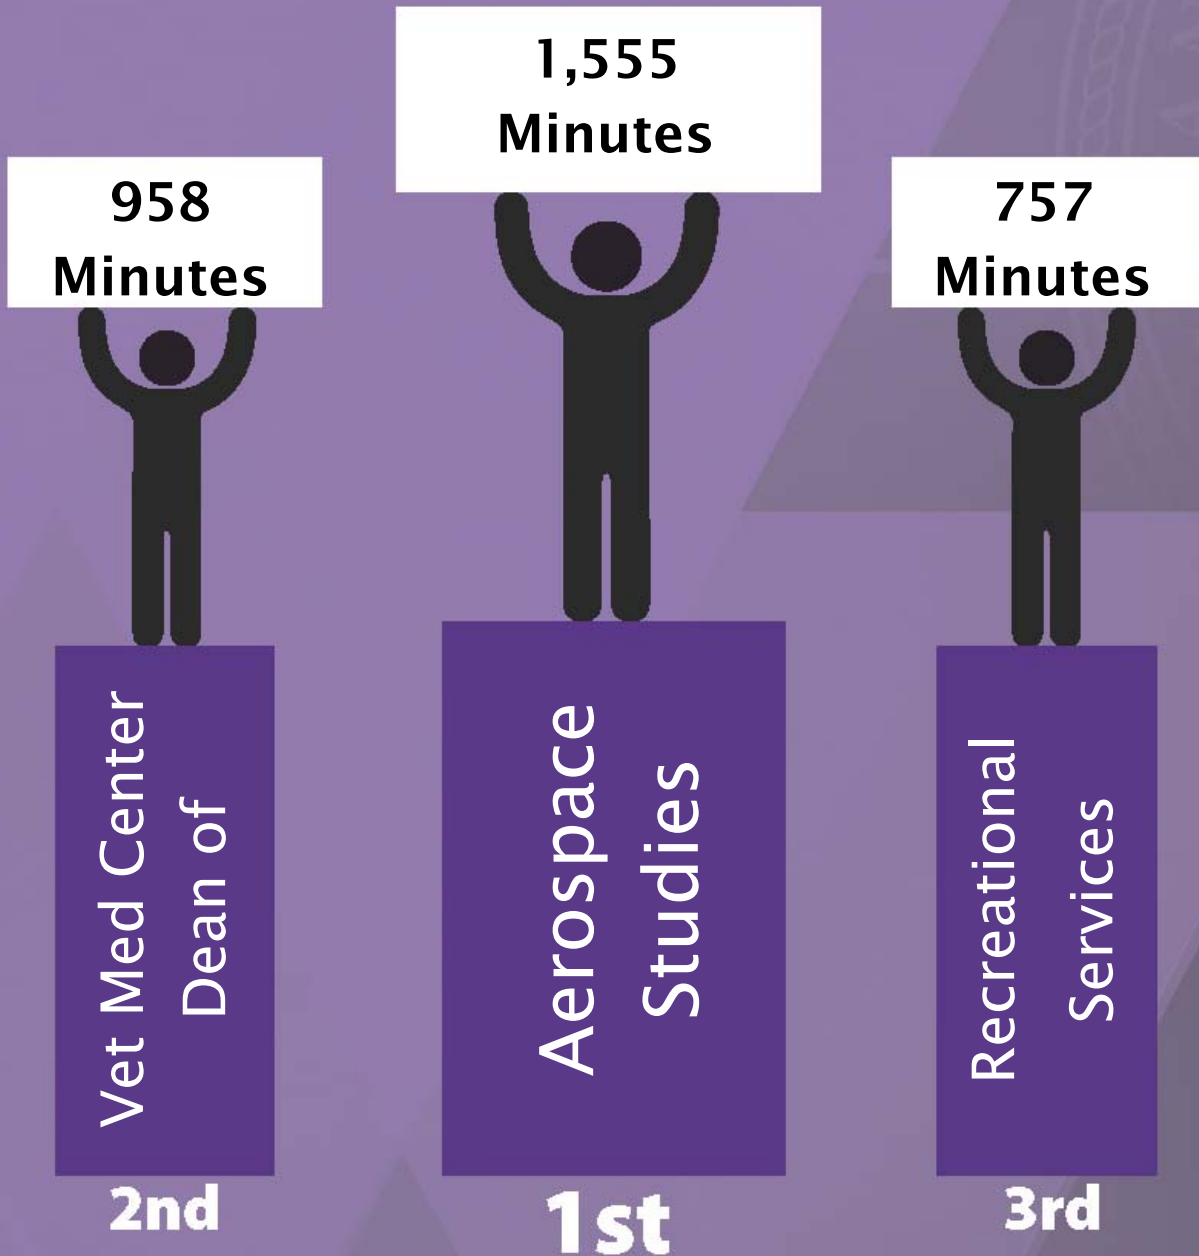

DEPARTMENT RANKINGS

Activity – Week 4

Based on Average Weekly Activity

K-State
**Movement
Challenge!**

#PURPLEISPROGRESS