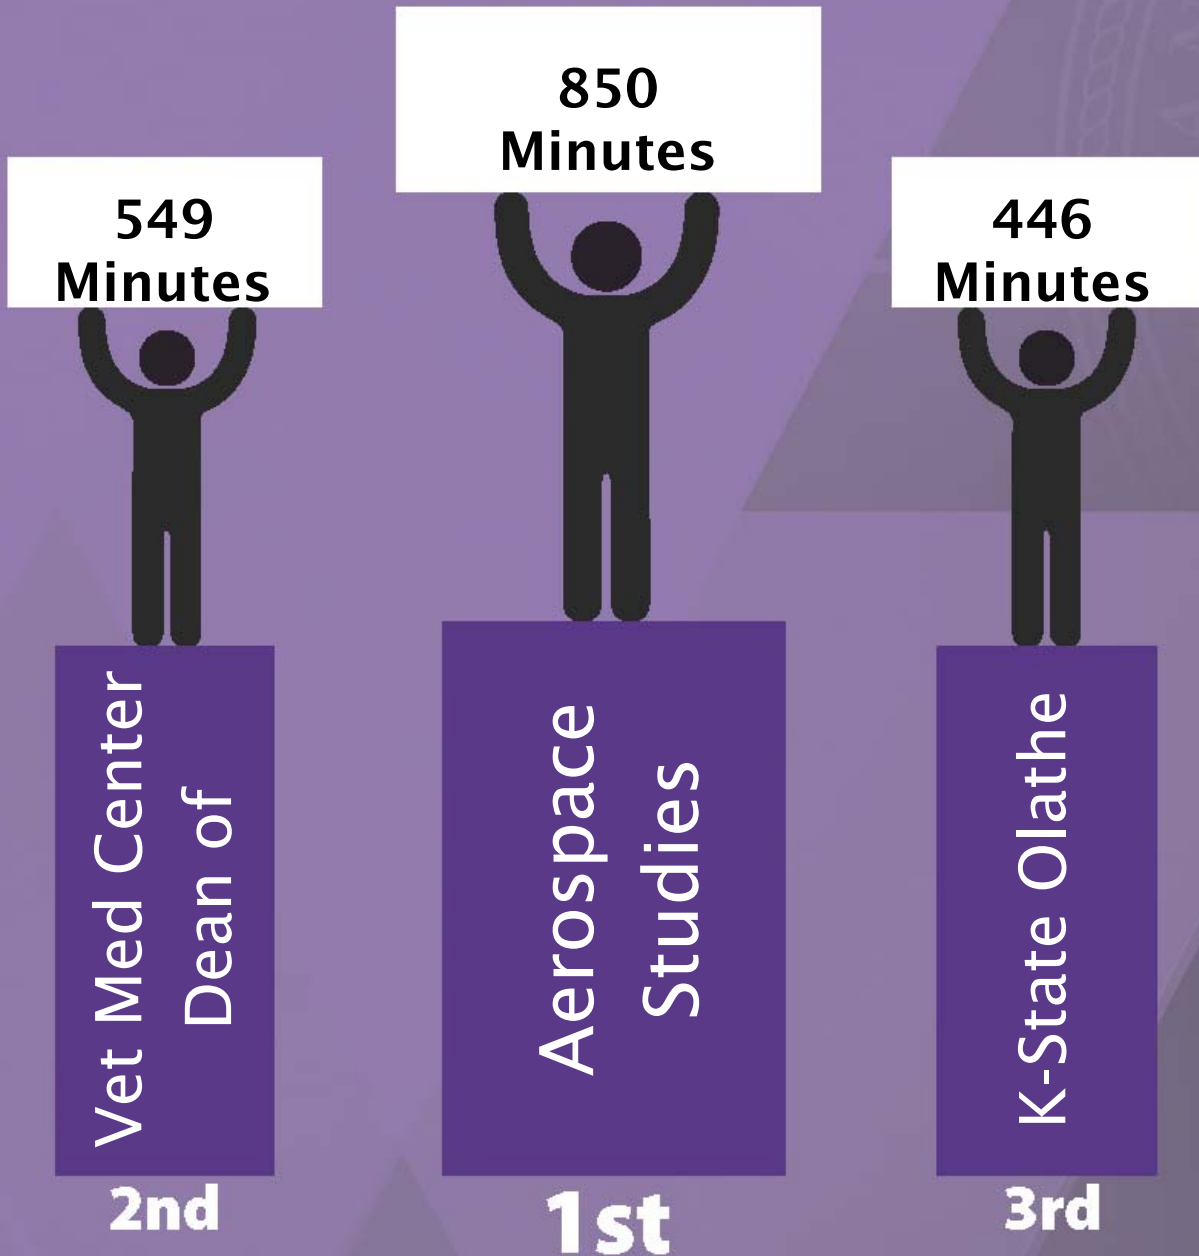

DEPARTMENT RANKINGS

Activity – Week 1

Based on Average Weekly Activity

K-State
**Movement
Challenge!**

#PURPLEISPROGRESS