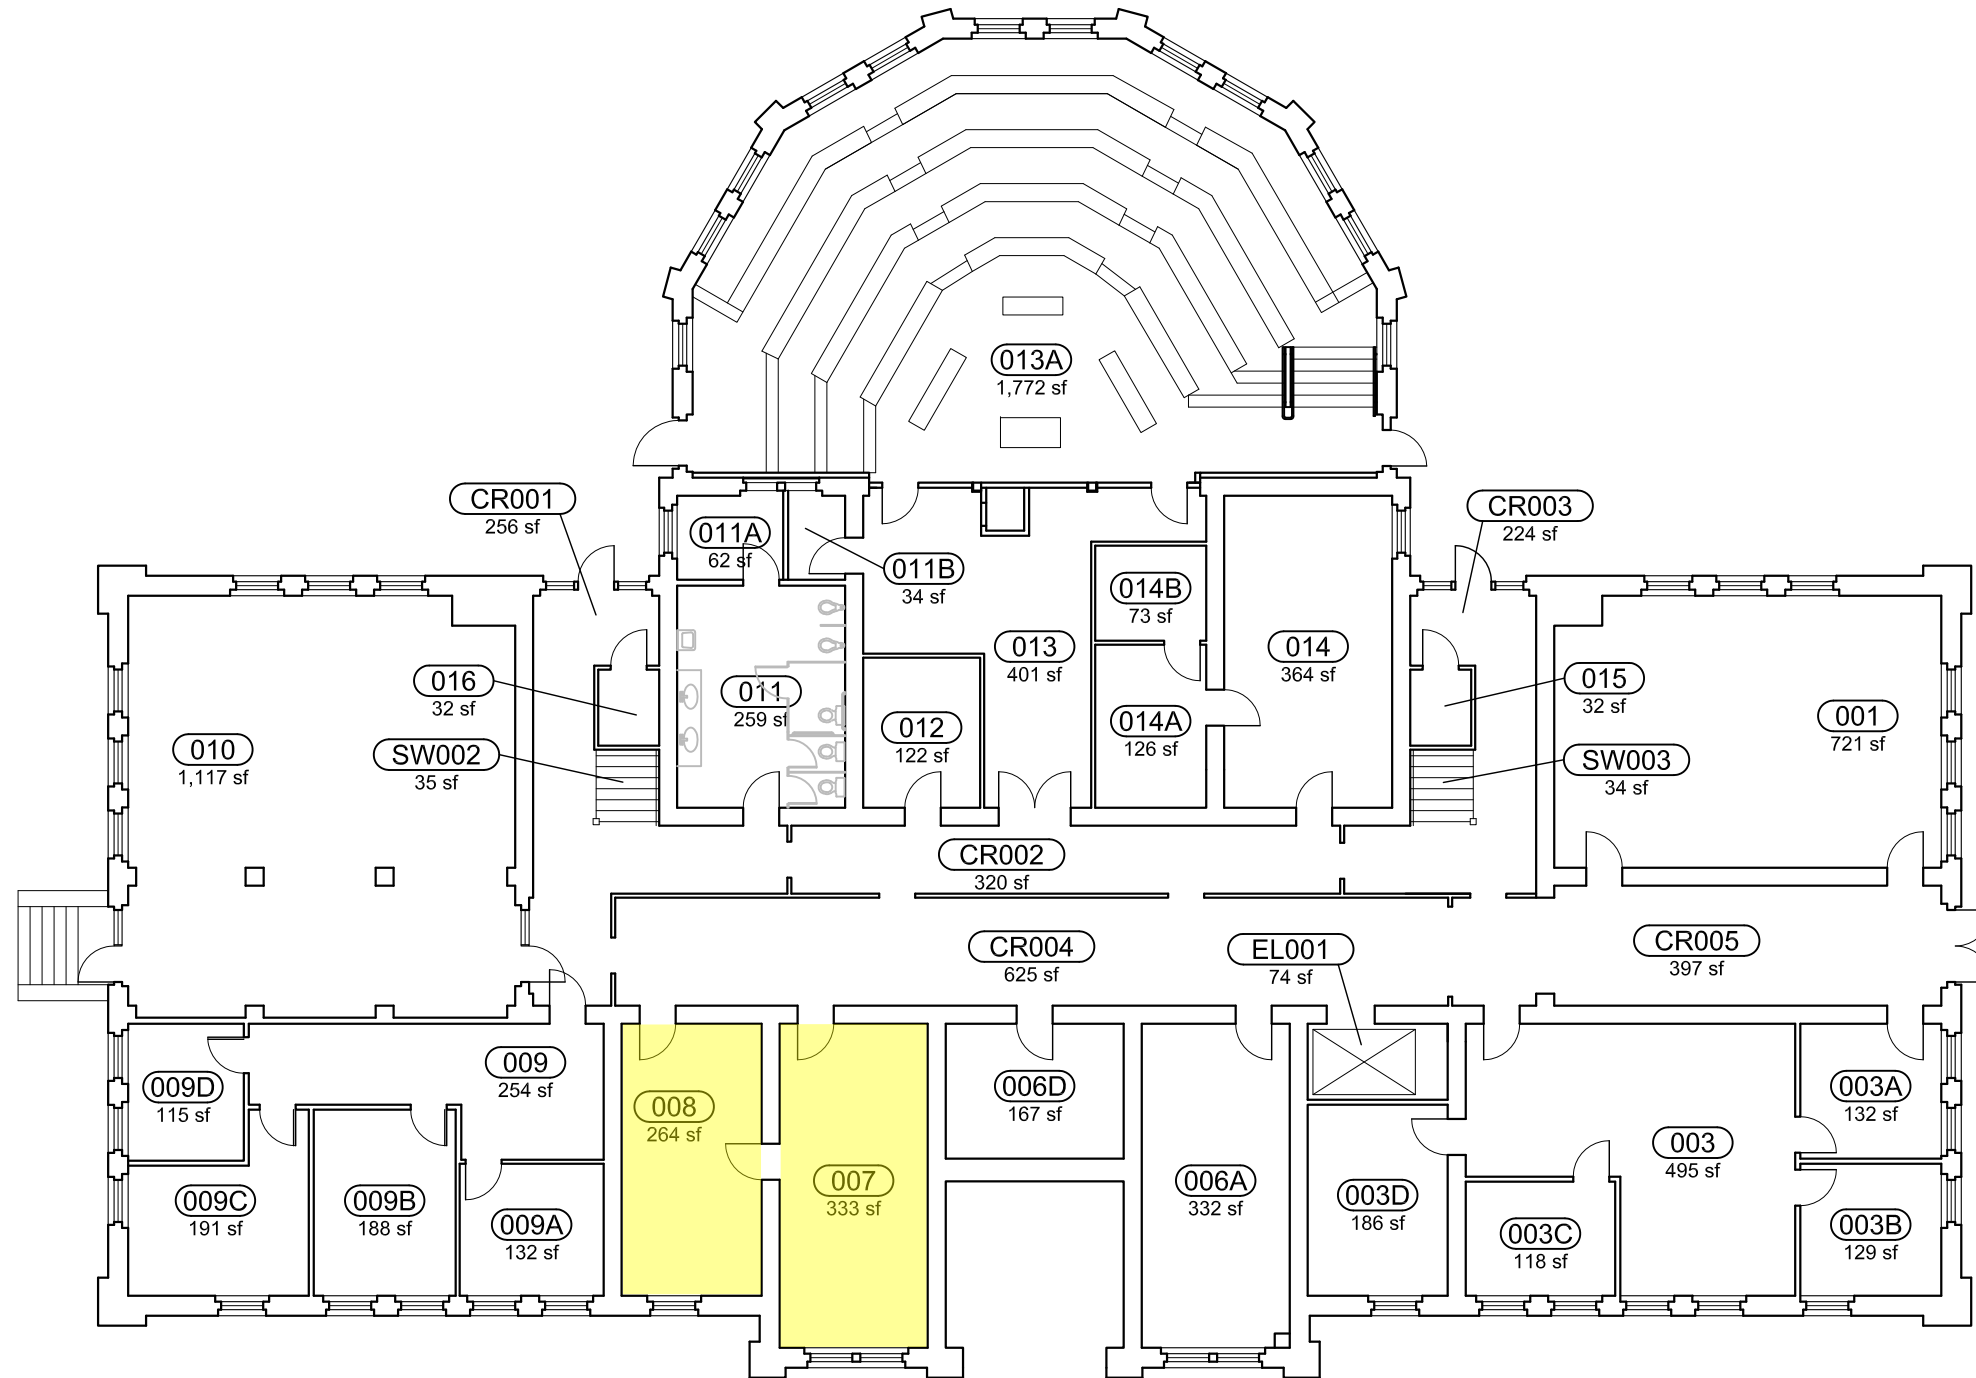

Available Space

LEASURE HALL

BASEMENT

BUILDING ABBREVIATION: <b>LS</b>	BUILDING NUMBER: <b>00112</b>	
GSF: 53141	BUILT / RENOVATED: 1908, 1958, 1960	
UPDATED: 2/18/2013	FILE NAME: 00112-LEASURE-0-BASEMENT.DWG	