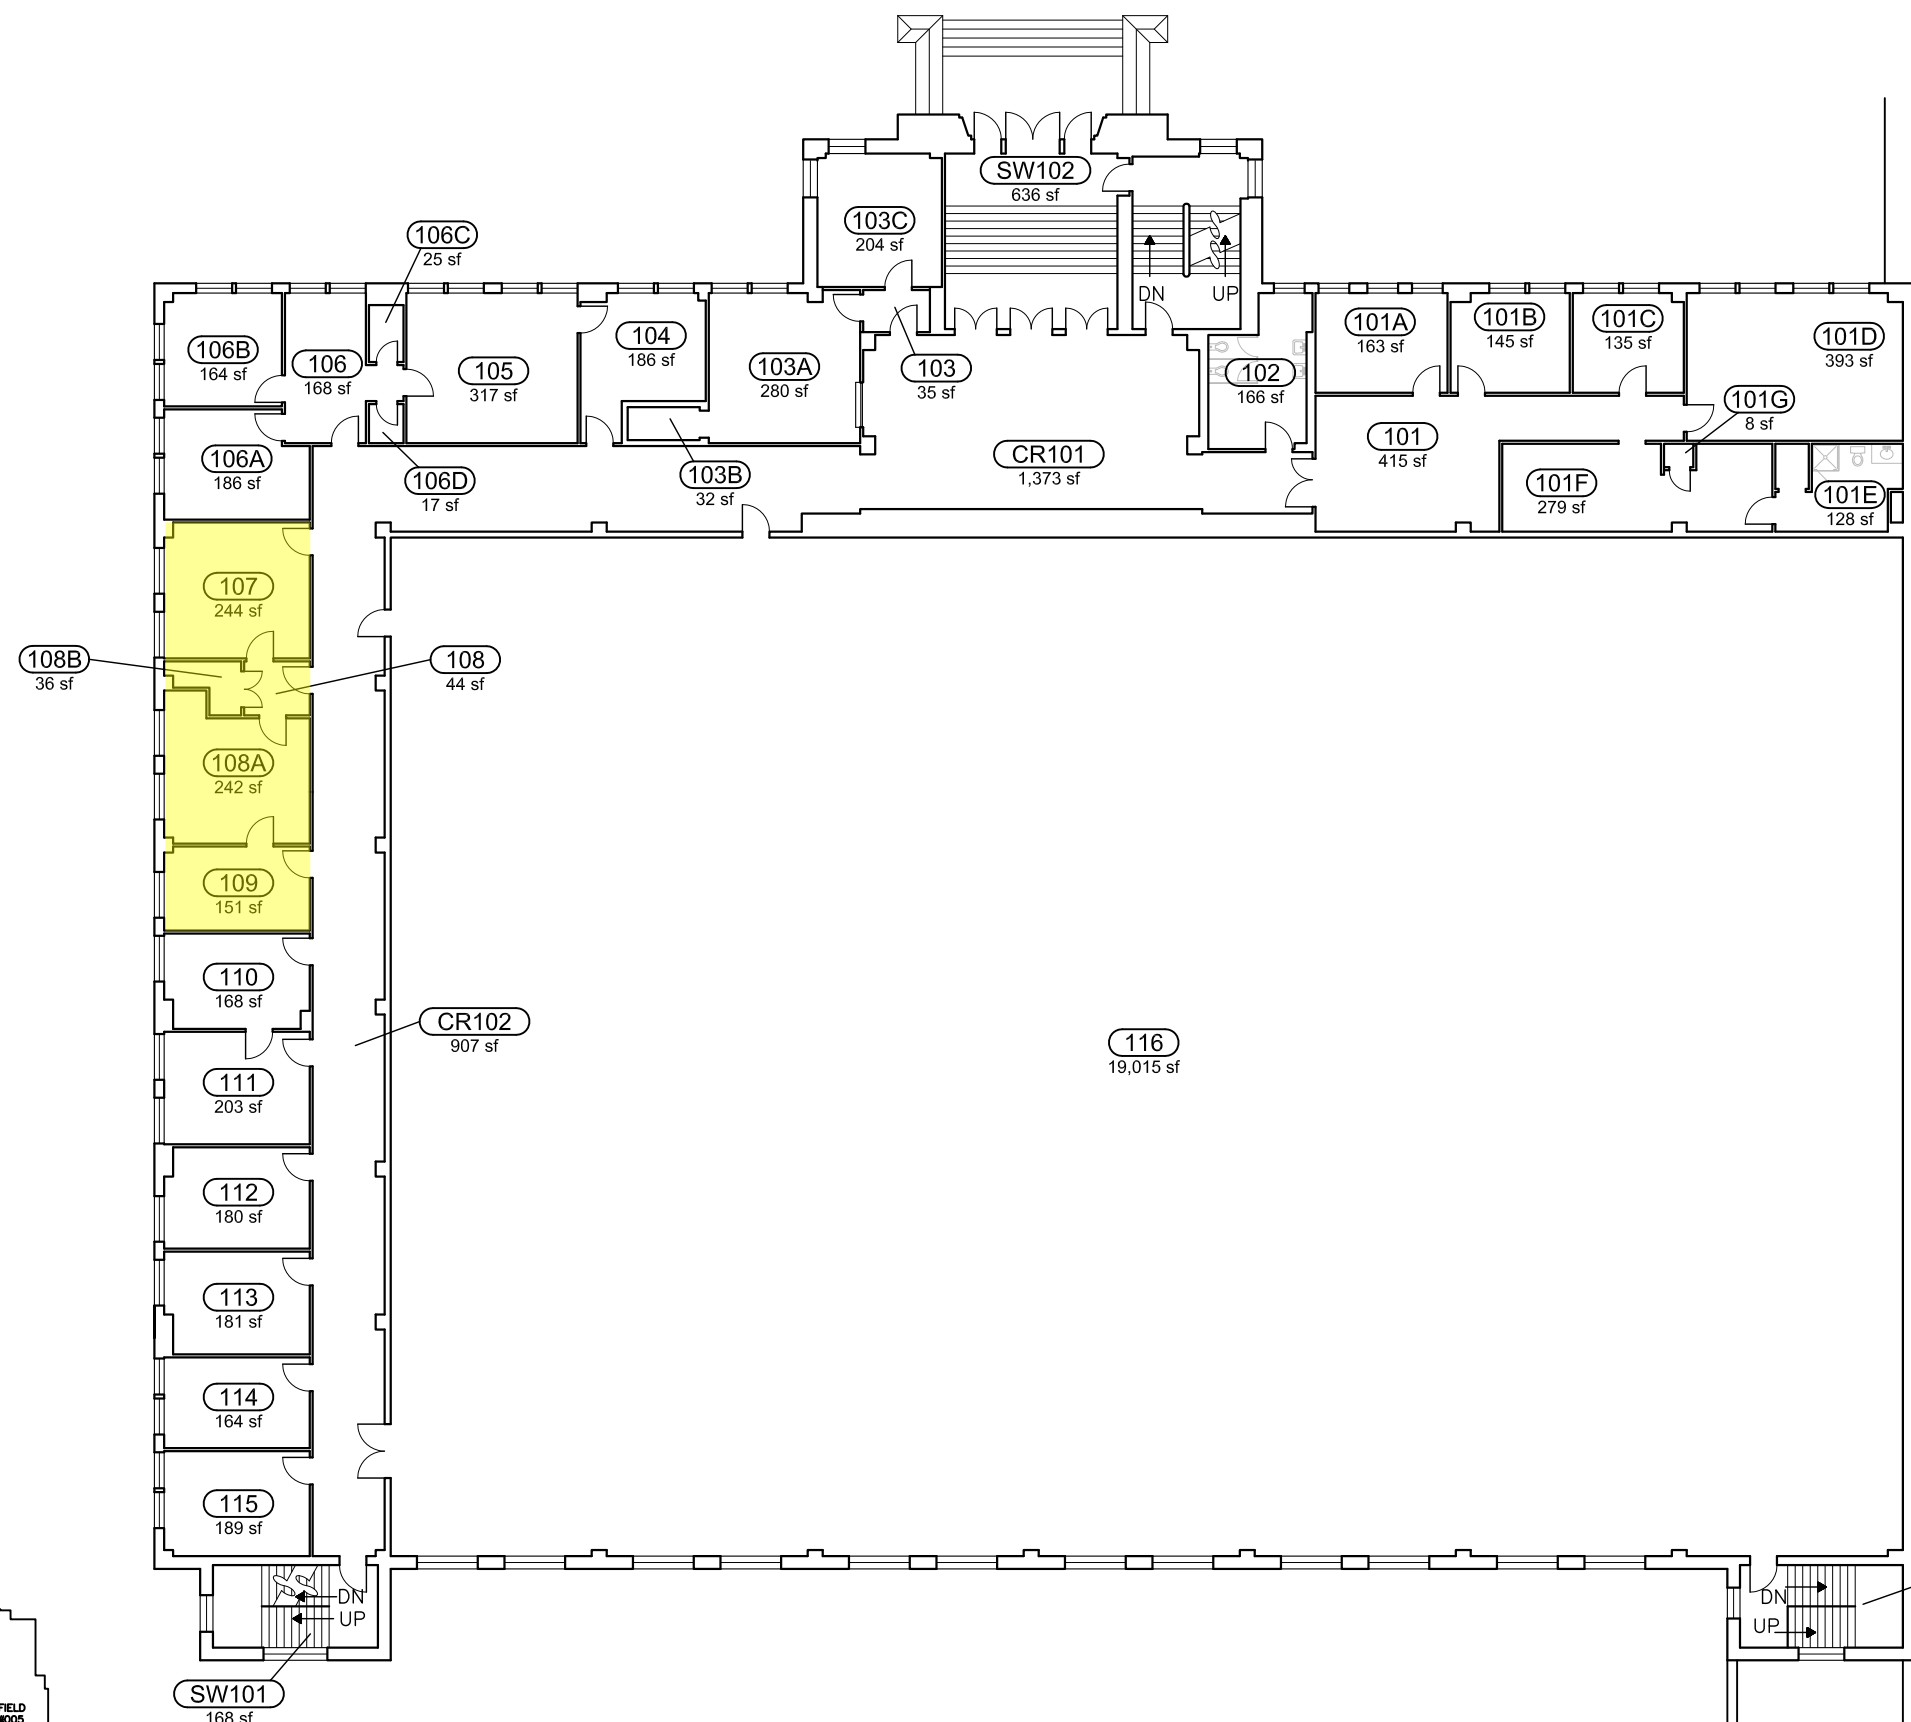

Available Space

BUILDING KEY

GYMNASIUM

FIRST

BUILDING ABBREVIATION: GY	BUILDING NUMBER: 00073	
GSF: 94531	BUILT / RENOVATED: 1951	
UPDATED: 03/2013	FILE NAME: 00073-GYMNASIUM-1ST.DWG	

KANSAS STATE UNIVERSITY

PLANNING & FACILITIES MANAGEMENT
DYKSTRA HALL
MANHATTAN, KS. 66506
785.532.6377

MATCH LINE
SEE AHEARN
FIELD HOUSE