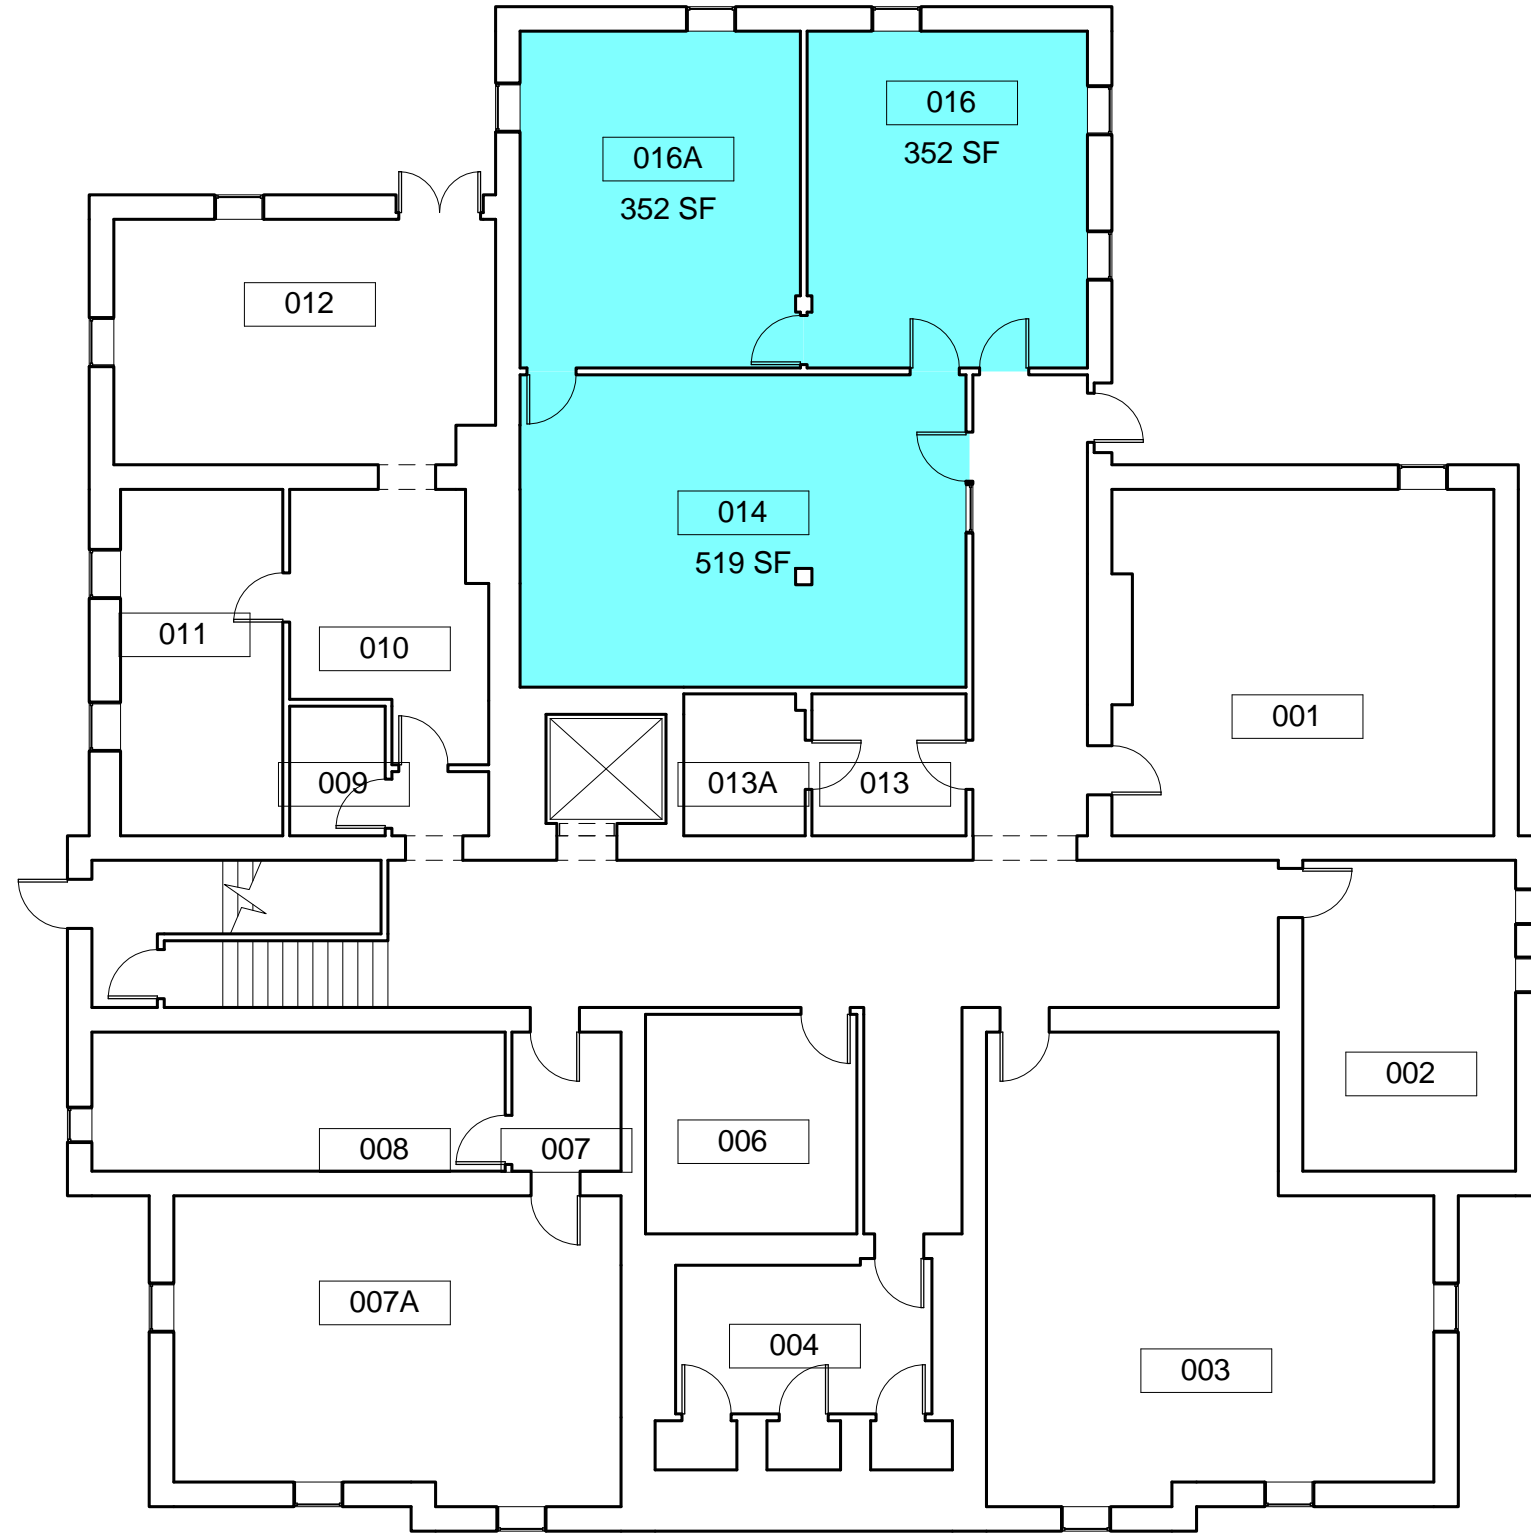

Space Legend

- OFFICE
- UNASSIGNABLE

1 Basement Floor Plan
3/32" = 1'-0"