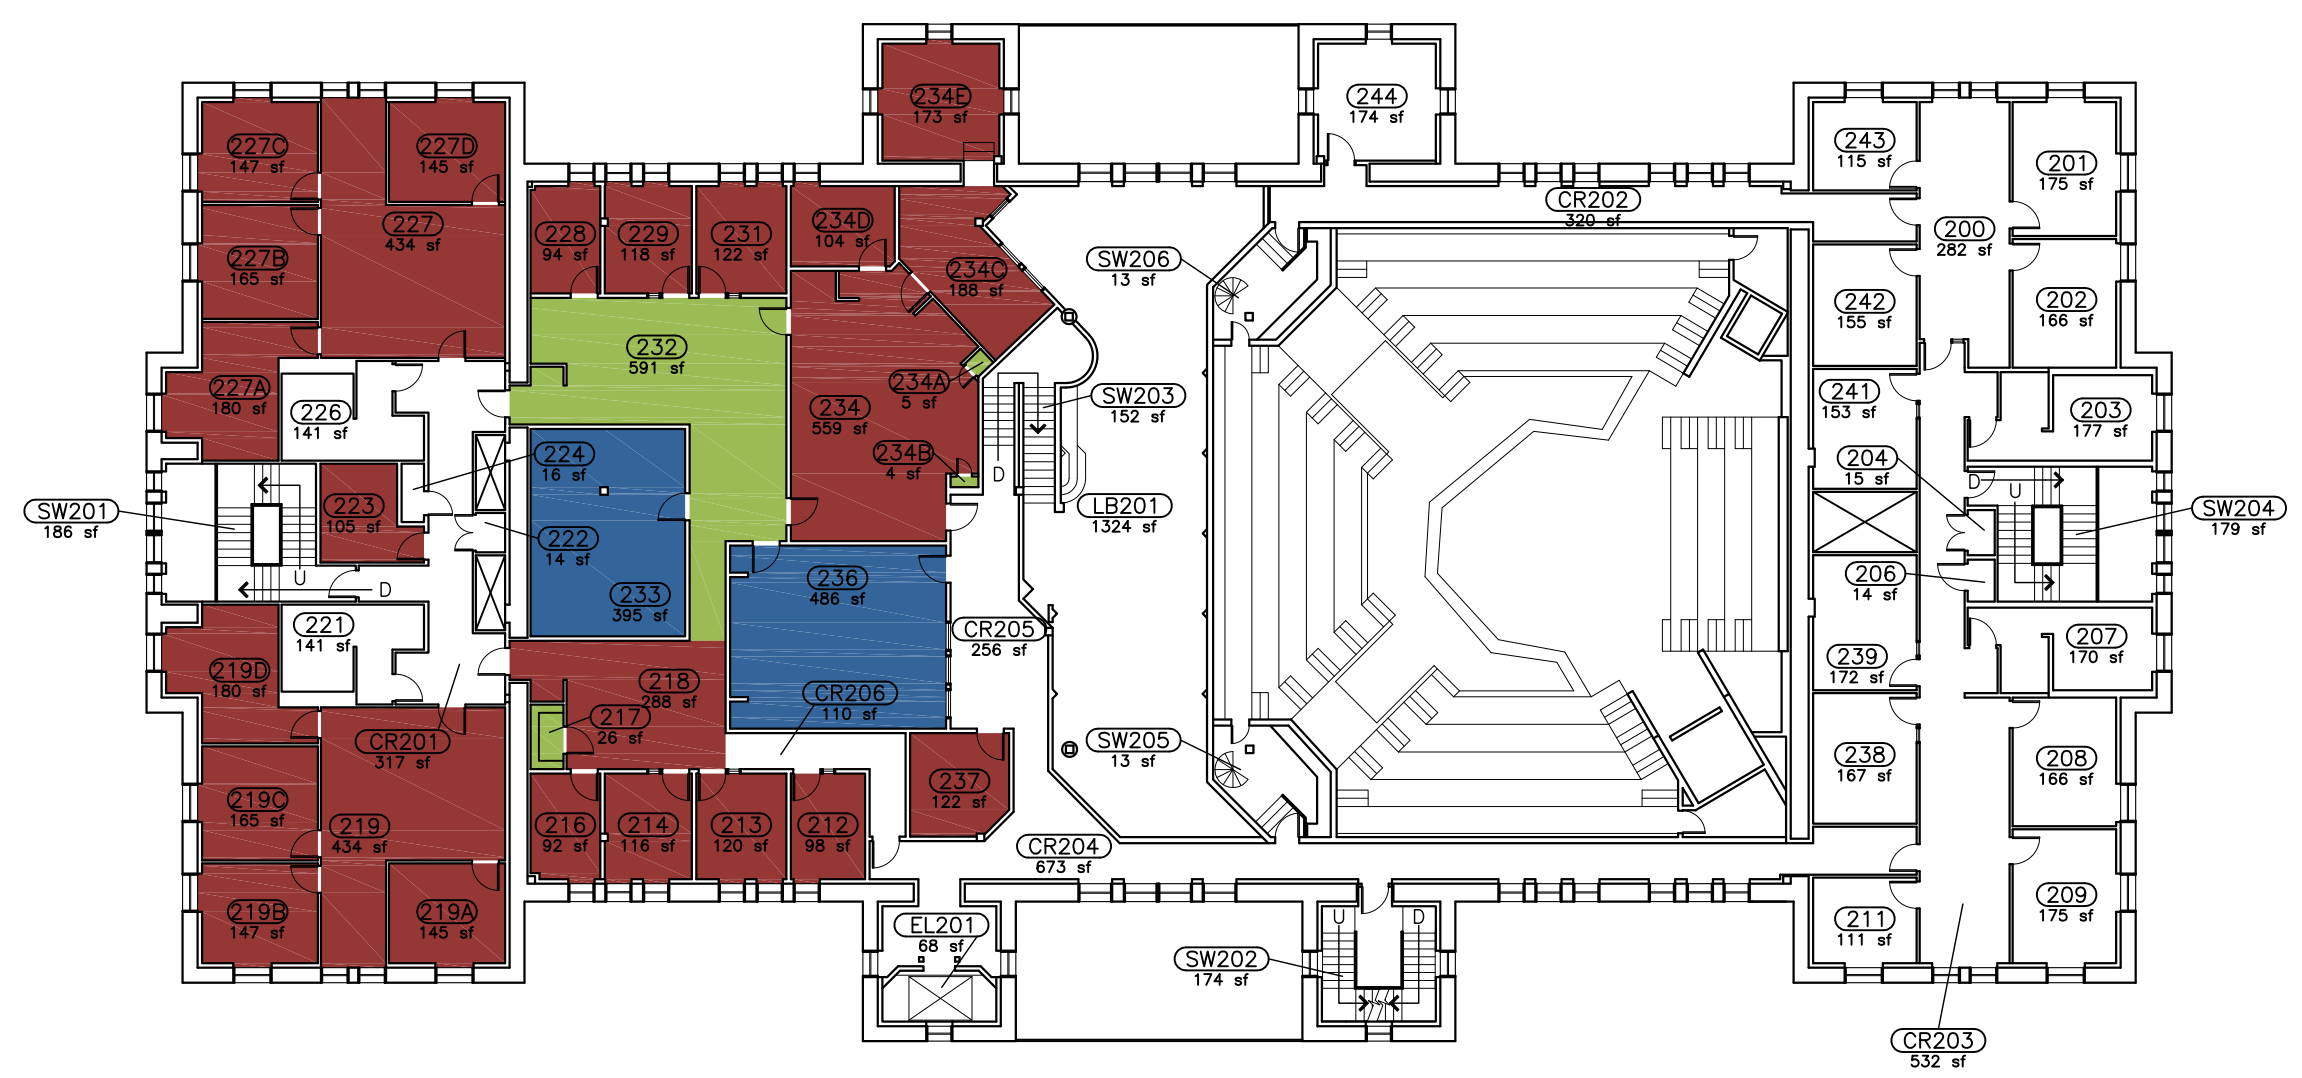

LEGEND

	AREA	QTY
 CLASSROOM	8,011	11
 OFFICE	8956	44
 STORAGE	660	5
 UNASSIGNABLE		
TOTAL:	17,756	61

NICHOLS HALL

SECOND FLOOR

BUILDING ABBREVIATION: N	BUILDING NUMBER: 00082	
GSF: 102974	BUILT / RENOVATED: 1909, 1931, 1983	
UPDATED: 1/28/2013	FILE NAME: 082 NICHOLS.DWG	

**KANSAS STATE
UNIVERSITY**

PLANNING & FACILITIES MANAGEMENT
DYKSTRA HALL
MANHATTAN, KS. 66506
785.532.6377