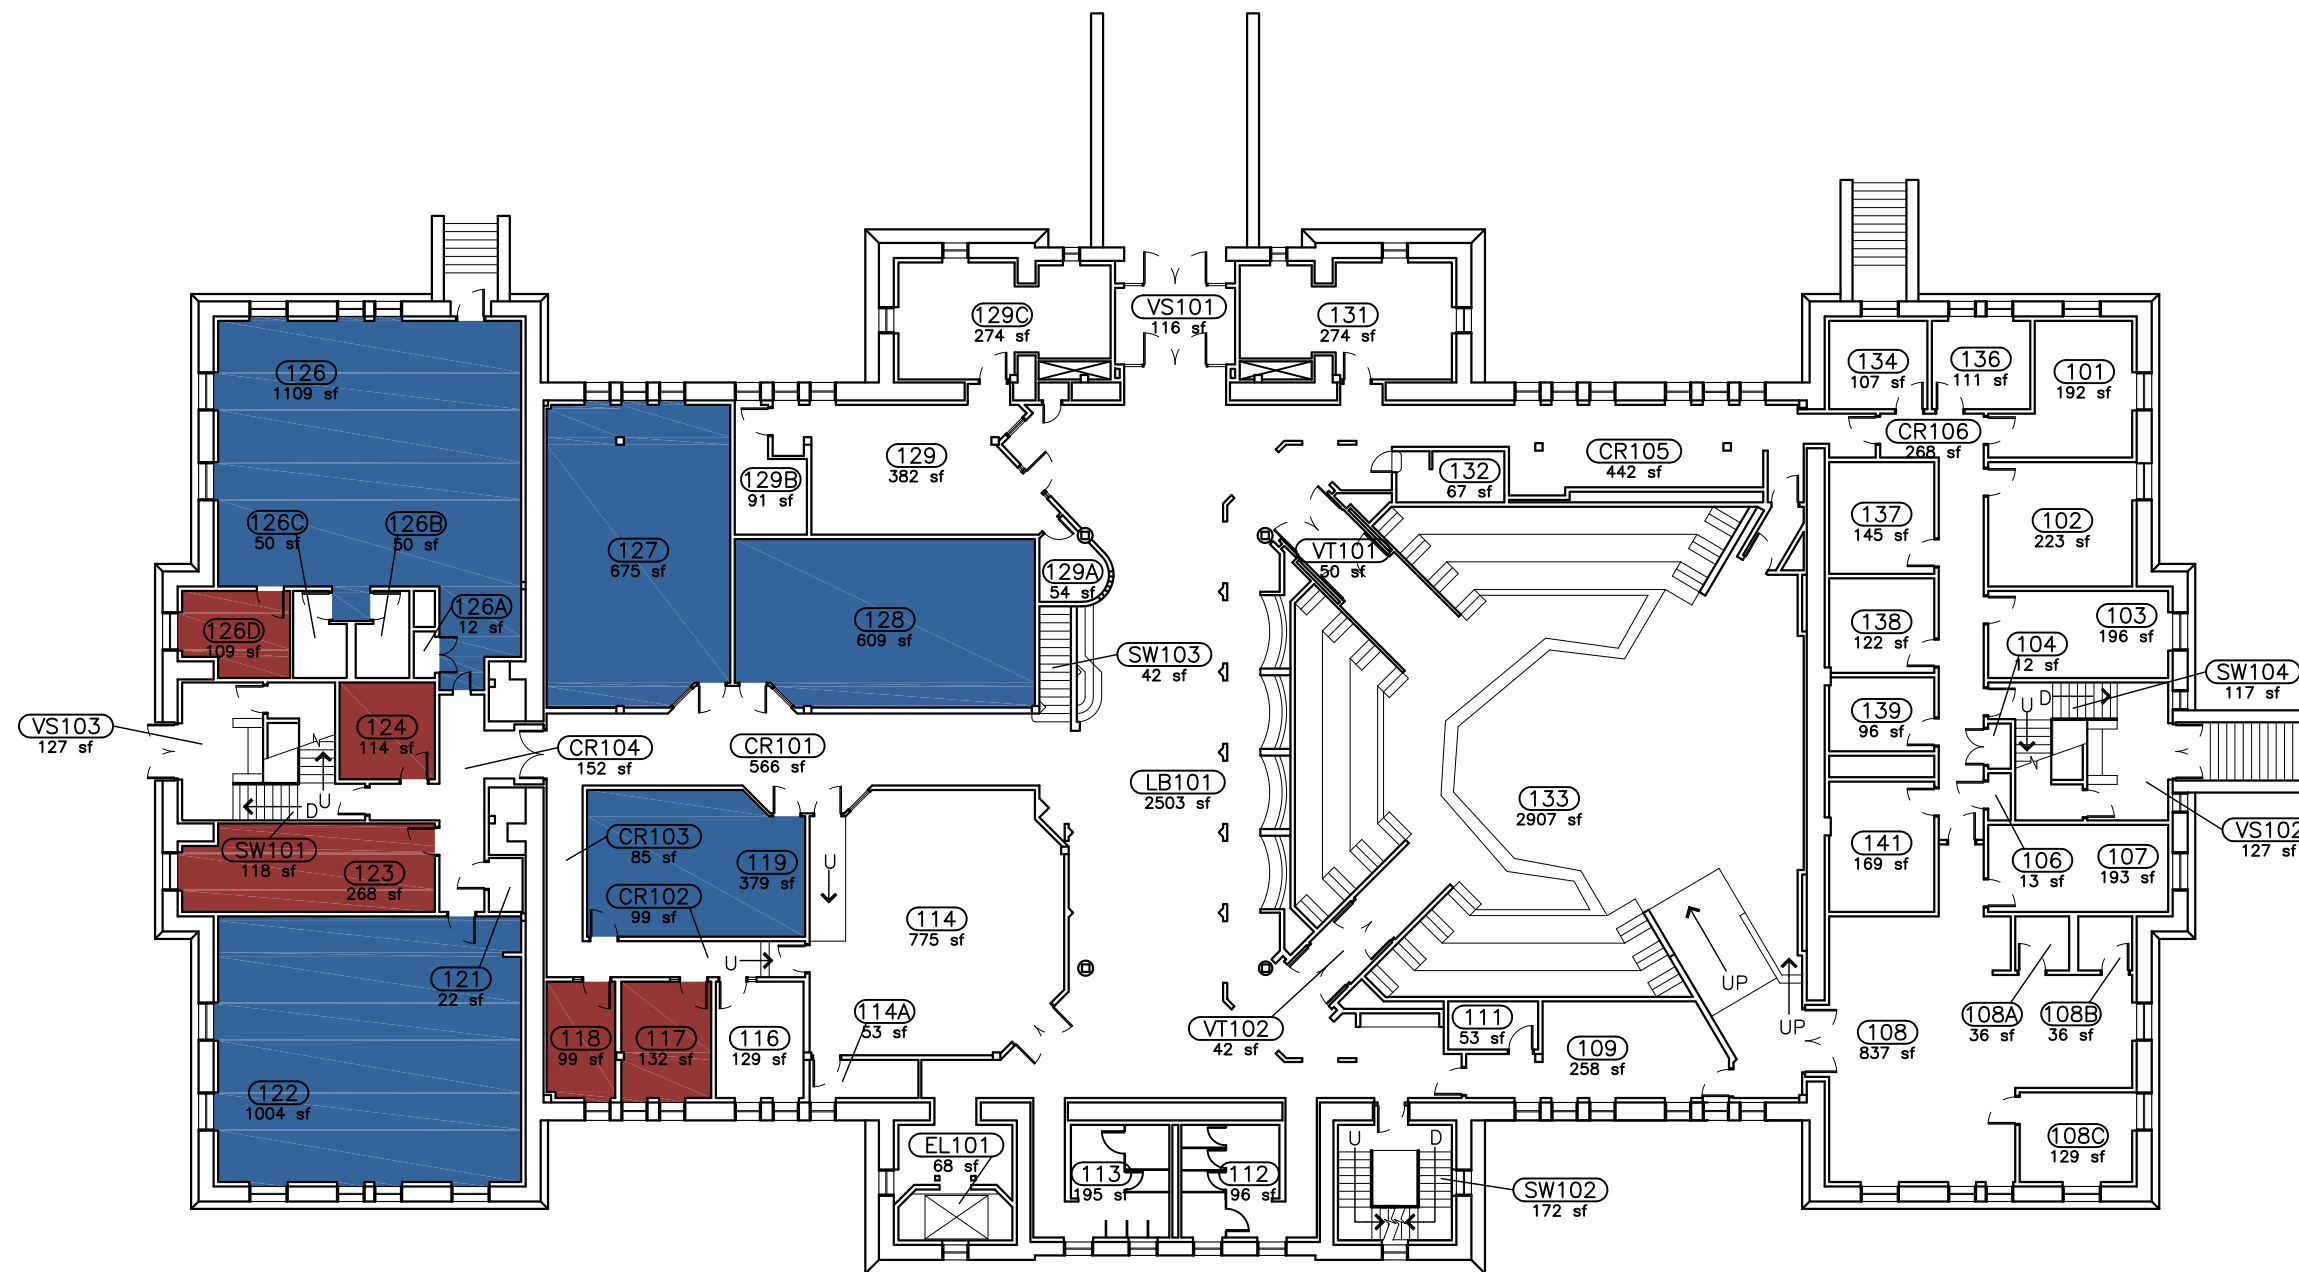

LEGEND			
		AREA	QTY
	CLASSROOM	8,011	11
	OFFICE	8956	44
	STORAGE	660	5
	UNASSIGNABLE		
TOTAL:		17,756	61

NICHOLS HALL

BASEMENT

BUILDING ABBREVIATION: N	BUILDING NUMBER: 00082	
GSF: 102974	BUILT / RENOVATED: 1909, 1931, 1983	
UPDATED: 1/28/2013	FILE NAME: 082 NICHOLS.DWG	

NICHOLS HALL

FIRST FLOOR

BUILDING ABBREVIATION: N	BUILDING NUMBER: 00082	
GSF: 102974	BUILT / RENOVATED: 1909, 1931, 1983	
UPDATED: 1/28/2013	FILE NAME: 082 NICHOLS.DWG	

KANSAS STATE UNIVERSITY

PLANNING & FACILITIES MANAGEMENT
DYKSTRA HALL
MANHATTAN, KS. 66506
785.532.6377