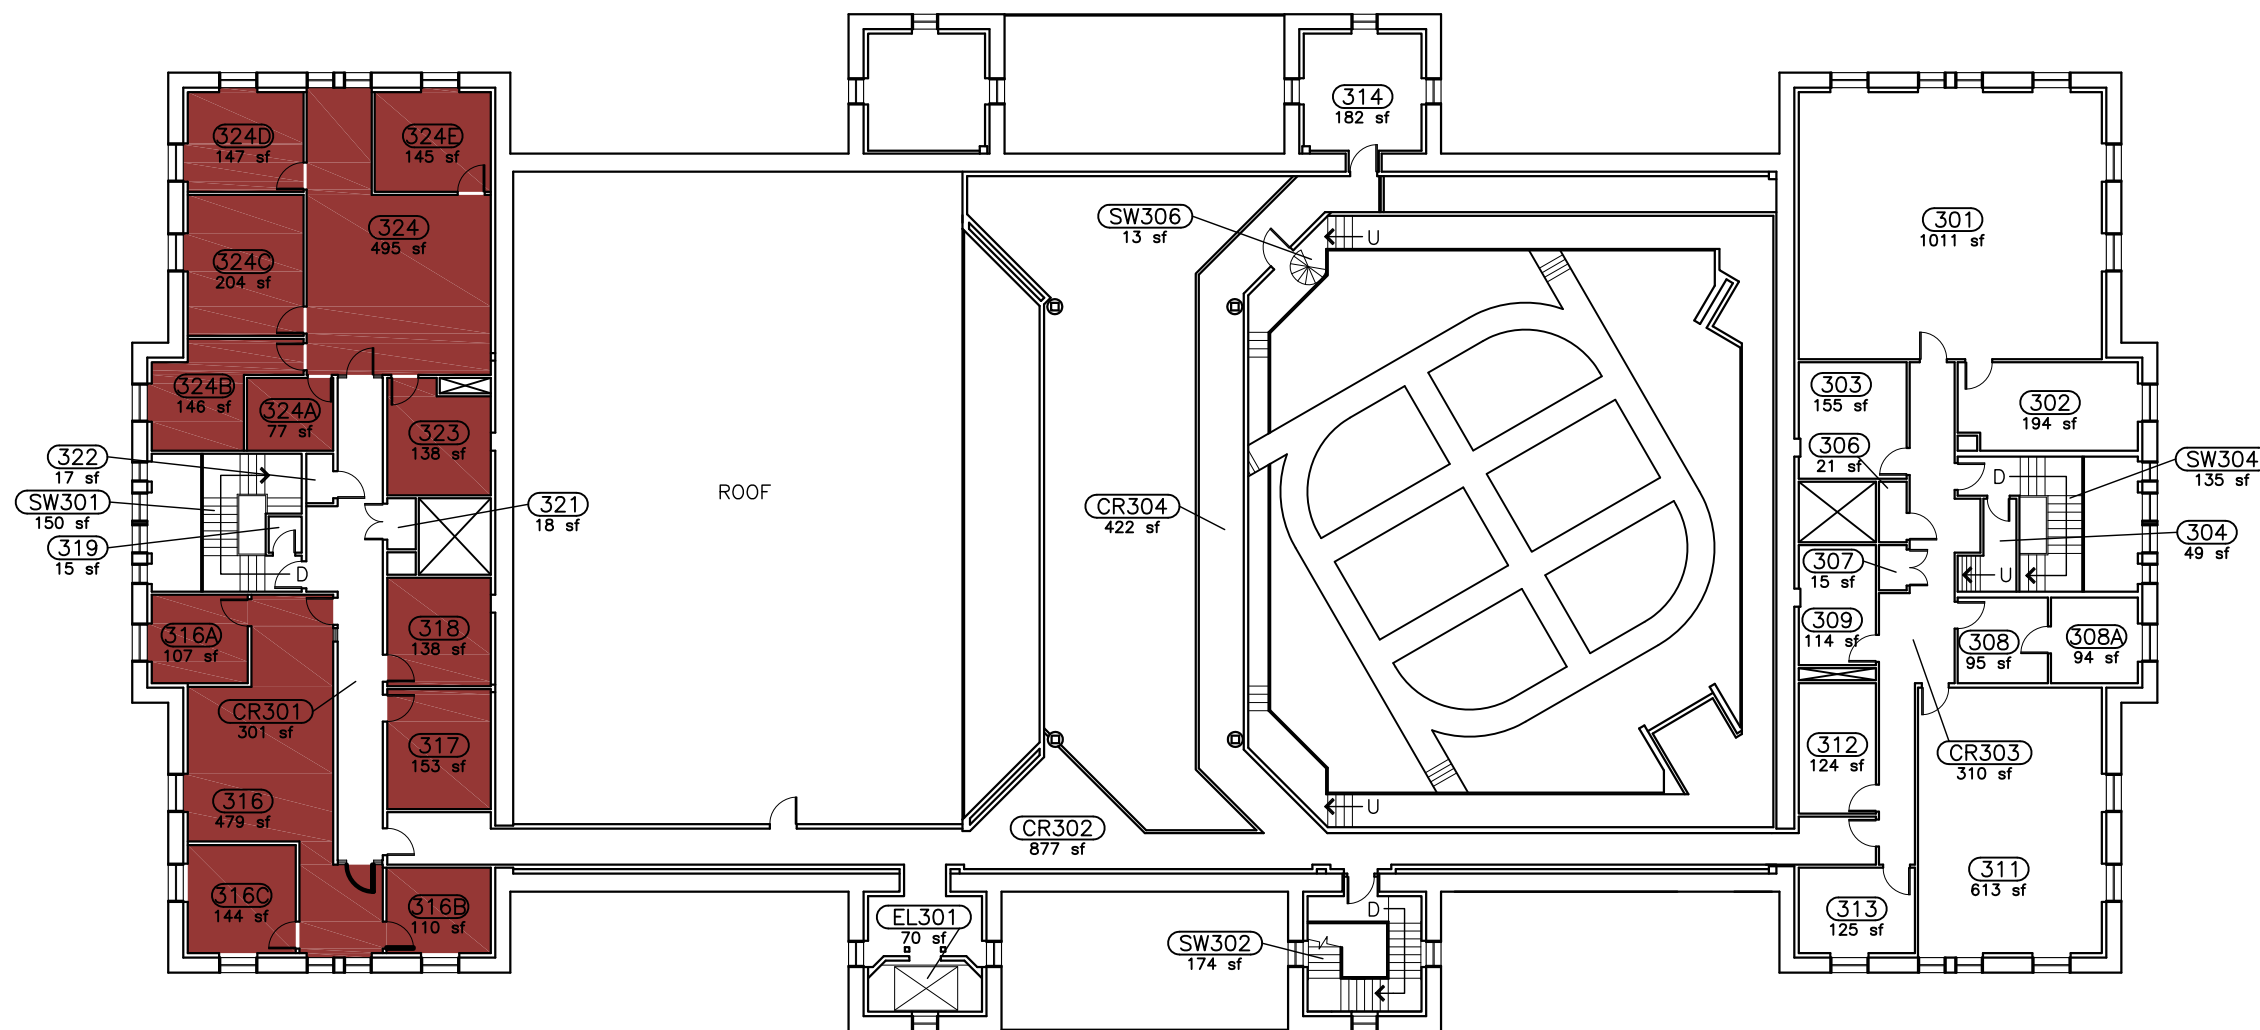

LEGEND

	AREA	QTY
 CLASSROOM	8,011	11
 OFFICE	8956	44
 STORAGE	660	5
 UNASSIGNABLE		
TOTAL:	17,756	61

NICHOLS HALL

THIRD FLOOR

BUILDING ABBREVIATION: N	BUILDING NUMBER: 00082	
GSF: 102974	BUILT / RENOVATED: 1909, 1931, 1983	
UPDATED: 1/28/2013	FILE NAME: 082 NICHOLS.DWG	

KANSAS STATE UNIVERSITY

PLANNING & FACILITIES MANAGEMENT
DYKSTRA HALL
MANHATTAN, KS. 66506
785.532.6377