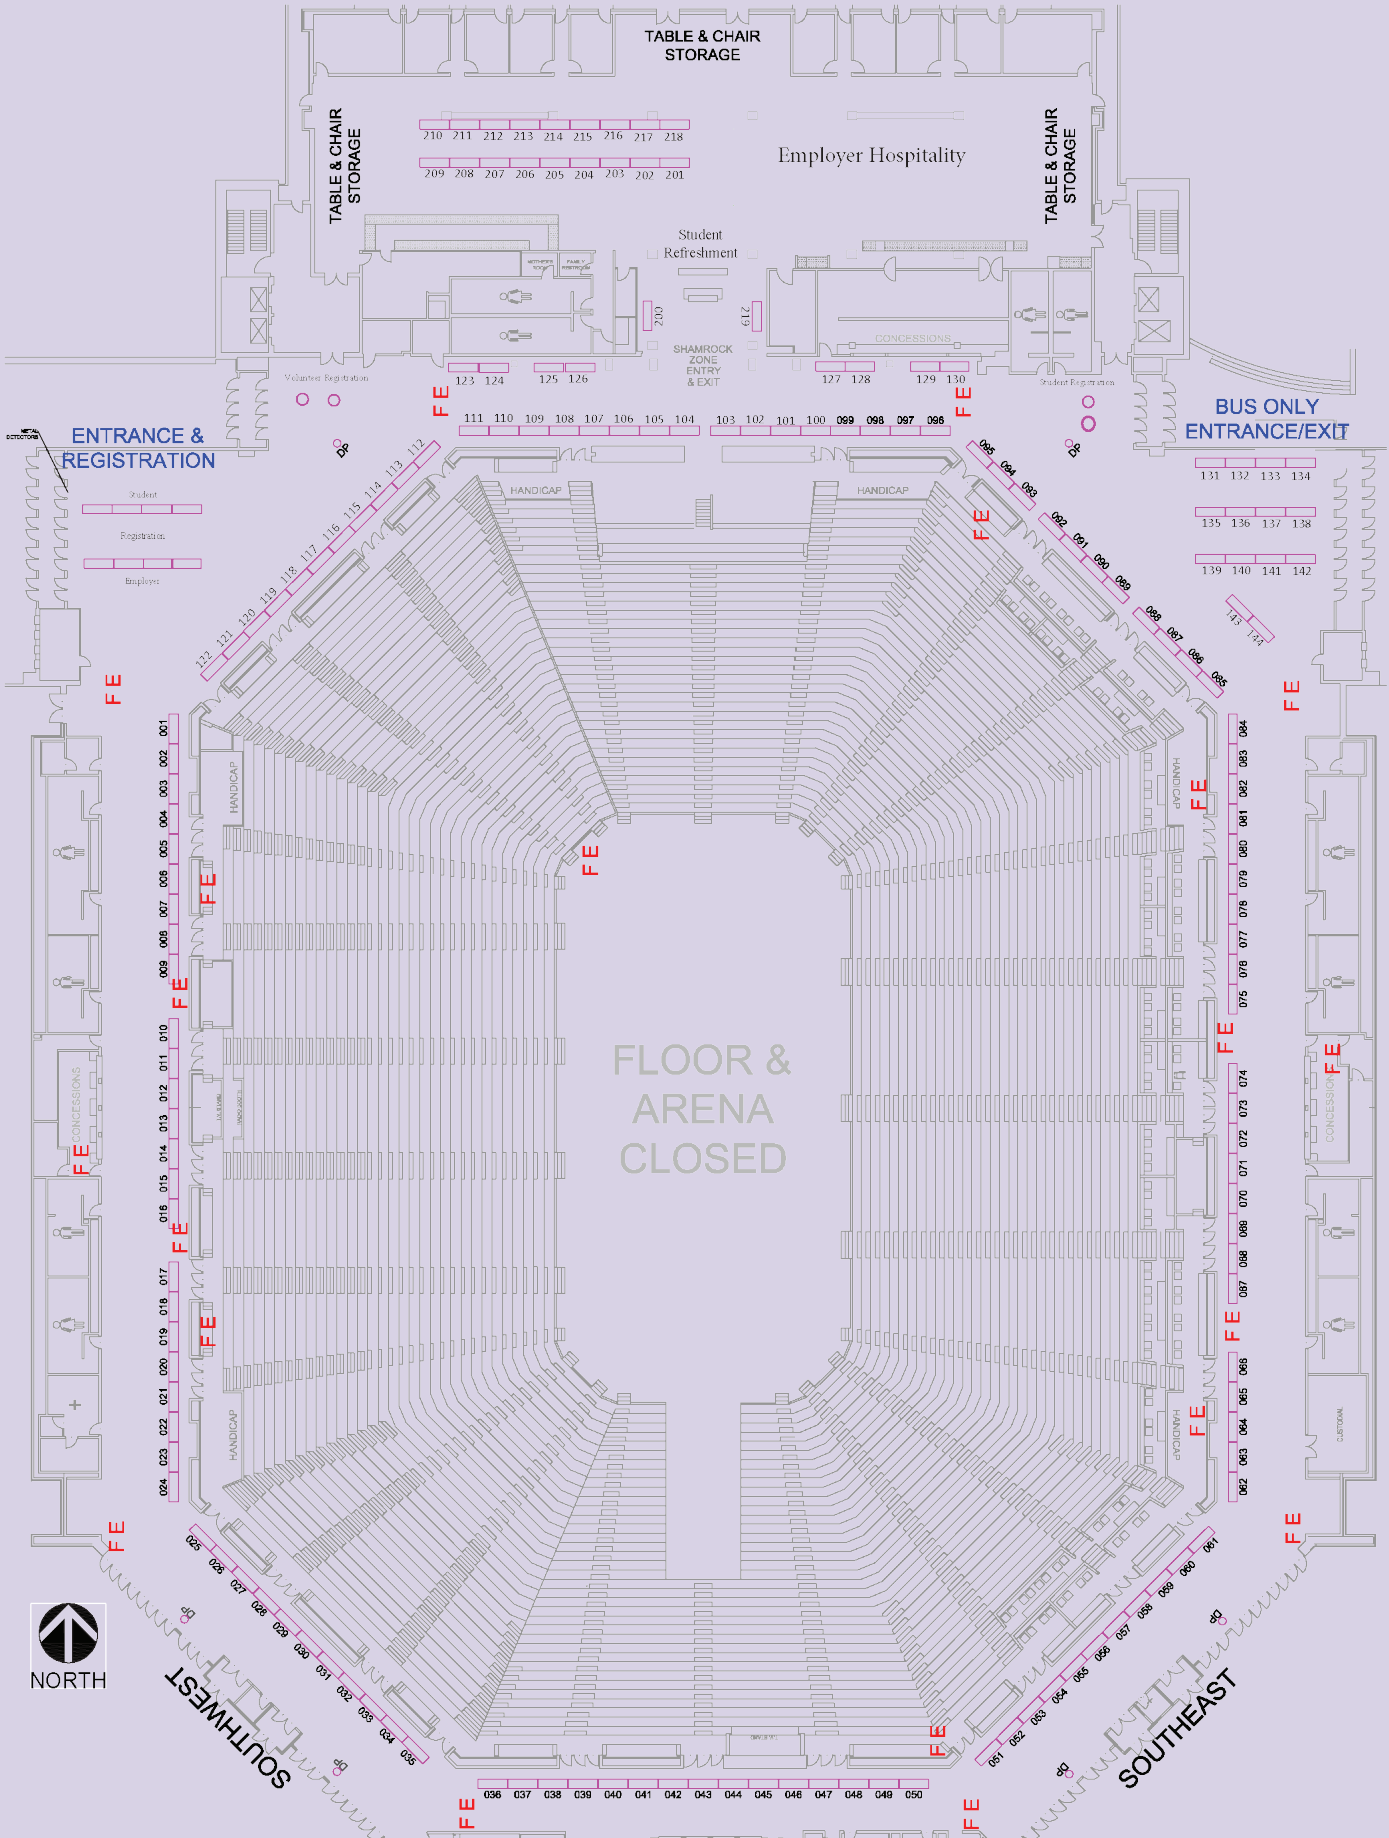

# ALL-UNIVERSITY Career Fair

ENGINEERING      TECHNOLOGY & AVIATION

THURS.  
SEPT. 22

- 117 3M Nevada
- 64 Accent Controls, Inc.
- 67 ADM
- 123 AGCO Corporation
- 112 Air Force Sustainment Center - Tinker Air Force Base
- 209 Alarm.com
- 210 ALSTOM
- 083, 084 Altec Industries
  - 4 Alvine Engineering
- 219 Ames Construction
- 134 ARCO
- 56 ASM Engineering Consultants
- 53 Austin Commercial
- 39 Bayer
- 218 Benesch
- 48 BG Consultants, Inc.
- 42 Black & Veatch
- 62 Blue Cross and Blue Shield of Kansas
- 111 BNSF Railway
- 001, 002 Bombardier
  - 24 Brasfield & Gorrie
  - 5 Building Controls and Service, Inc.
- 057, 058 Burns & McDonnell
  - 46 Canopy
- 065, 066 Cargill
  - 125 Ceco Concrete Construction
  - 29 Central Plains Cement Company
  - 70 Chevron Phillips Chemical
- 126, 127 CHS Inc.
- 103 City of Topeka
- 33 Commerce Bank
- 049, 050 ConocoPhillips
  - 131 Consolidated Electrical Distributors, Inc.
  - 119 Cowan Group Engineering, LLC
  - 90 CRH
  - 92 Dennis Group
  - 85 DPS Group Global
  - 95 E & A Consulting Group, Inc
  - 89 EBH Engineering
  - 91 empirical foods, inc.
  - 208 Enercon Services, Inc.
  - 96 Engineered Air
  - 98 Epic
  - 104 Evergy
  - 100 Evonik
    - 71 Federal Reserve Bank of Kansas City
  - 202 FHLBank Topeka
    - 60 Frito Lay Topeka
- 034, 035 Garmin
  - 106 Garver
  - 121 GBA Companies
  - 75 General Atomics
  - 110 General Electric (GE)
    - 31 GENESYS Systems Integrator
  - 201 Geoprobe Systems
  - 217 GLMV Architecture, Inc
  - 38 Goodyear Tire & Rubber Company
  - 74 Great Plains Manufacturing, Inc.
  - 51 H&R Block
  - 23 Haas Metal Engineering, Inc.
  - 32 Hallmark Cards, Inc.
  - 109 HDR, Inc.
    - 9 Heatron Inc
  - 203 Hill's Pet Nutrition
  - 115 HNTB Corporation
  - 87 Homoly Construction
- 025, 026 Honeywell FM&T
  - 108 HorizonPSI
  - 118 Hormel Foods Corporation
  - 124 Huhtamaki, Inc.
  - 22 ICM
  - 200 Infrastructure & Energy Alternatives, Inc
    - 7 J.B. Hunt Transport
    - 45 J.M. Smucker Company
    - 94 JE Dunn Construction
    - 17 JEO Consulting Group Inc.
- 59 John Deere
- 20 Kansas - Air National Guard
- 116 Kansas Department of Transportation
  - 11 Kasa Controls & Automation
- 132 Kaw Valley Engineering
- 130 Kawasaki Motors Manufacturing Corp., U.S.A.
  - 61 Kiewit
  - 16 Kimley-Horn
- 102 Kirkham Michael
- 036, 037 Koch Industries, Inc.
  - 73 Kubota Manufacturing of America
  - 97 Kuhn Krause, Inc.
  - 3 Logic, Inc.
- 128 Los Alamos National Laboratory
- 105 MacDon Industries Ltd.
- 211 Mammoth Sports Construction
- 40 Marine Officer Programs Kansas City
- 99 Mars, Inc.
- 27 McCarthy Building Companies, Inc.
- 30 McPherson County Public Works
  - 12 Michelin
- 86 MKEC Engineering, Inc.
- 142 Netsmart Technologies, Inc.
- 43 Network Computer Solutions
- 207 NexTier Oilfield Solutions
  - 13 Northern Natural Gas
  - 28 NorthPoint Development
  - 72 NorthWind Technical Services, LLC
  - 19 NovaTech Automation
- 216 Oklahoma Transportation
  - 21 Olsson
  - 41 Omaha Public Power District (OPPD)
- 140 ONE Gas Inc
- 47 ONEOK Inc
- 107 Oxy
- 141 Parker Hannifin Corporation
- 120 Paycom
- 138 Pfizer, Inc.
- 078, 079 Phillips 66
  - 68 Plastics Extrusion Machinery LLC
  - 101 POWER Engineers, Inc.
  - 14 Primoris Service Corporation
  - 113 Procter & Gamble (P&G)
  - 135 Professional Engineering Consultants
  - 129 Puget Sound Naval Shipyard and Intermediate Maintenance Facility
    - 15 Reinke Manufacturing Company, Inc.
  - 215 reProjx
  - 137 Schenck Process LLC
  - 69 Schlumberger
  - 139 Security Benefit
  - 82 Siemens Energy
  - 77 SK Design Group, Inc.
    - 6 Snyder & Associates, Inc
  - 133 Sogeti
  - 114 Southern Star Central Gas Pipeline
  - 55 Spirit AeroSystems
  - 212 SPX
  - 136 Stantec
    - 81 Sunflower Electric Power Corporation
    - 8 Tarlton Corporation
  - 213 TDIndustries, Inc
- 143, 144 Textron Aviation
  - 80 The Bradbury Group
  - 52 The Research and Analysis Center, U.S. Army
  - 76 Tokyo Electron U.S. Holdings, Inc.
- 204 Trane Technologies.
  - 10 TranSystems, Corp.
  - 18 TTI Power Equipment
- 122 U.S. Army Corps of Engineers - Kansas City District
- 54 U.S. Engineering
- 93 US Navy
- 44 Viking Corporation
- 88 Vishay
- 206 Walmart Corporate
- 214 Wilson & Company, Inc., Engineers and Architects
- 63 Zeeco, Inc.