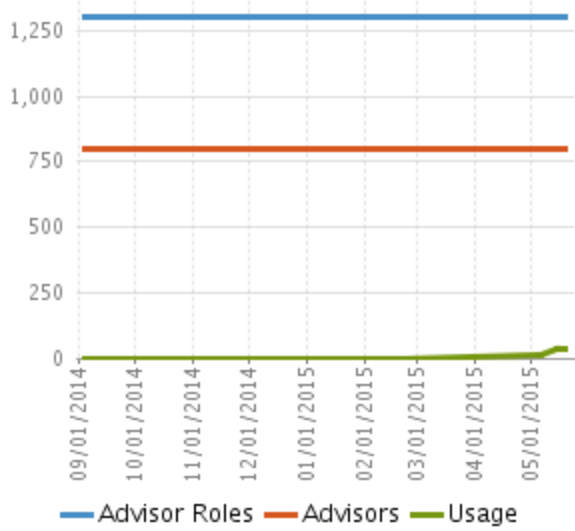

KSU Advisor Center - Utilization Statistics Dashboard

Edit access restricted to Chuck Gould and Diana Blake.

Advisor Center Usage

Filters & Groups

Advisees Added

Individual Reports

Bulk Reports

Advisors Creating Notes

Advisees With Notes

Notes Posted

Elapsed Time	0.77
--------------	------