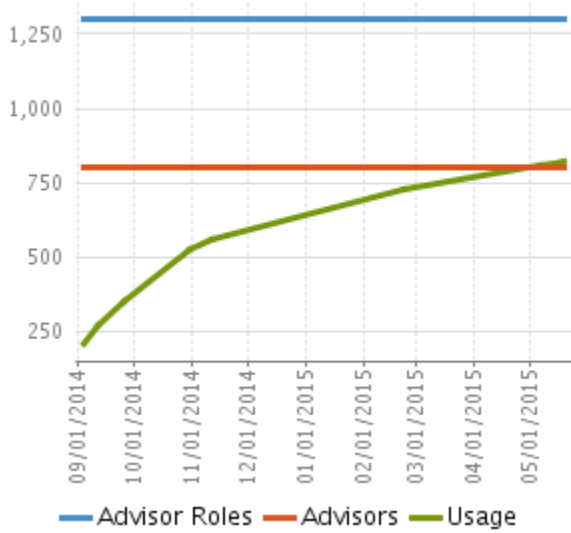

KSU Advisor Center - Utilization Statistics Dashboard

Edit access restricted to Chuck Gould and Diana Blake.

Advisor Center Usage

Filters & Groups

Advisees Added

Individual Reports

Bulk Reports

Advisors Creating Notes

Advisees With Notes

Notes Posted

Elapsed Time	0.77
--------------	------