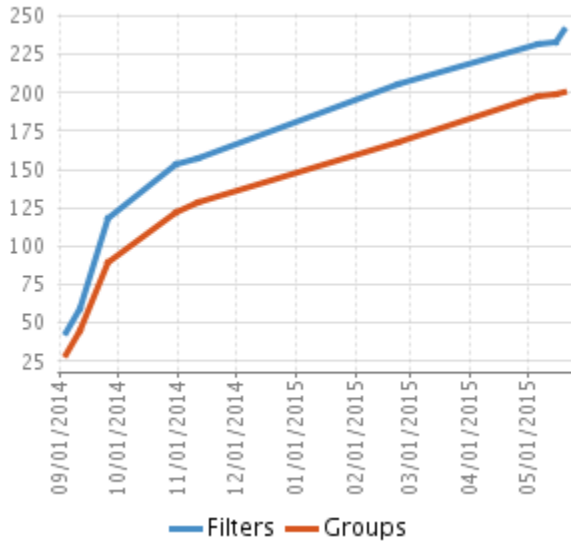

KSU Advisor Center - Utilization Statistics Dashboard

Edit access restricted to Chuck Gould and Diana Blake.

Advisor Center Usage

Filters & Groups

Advisees Added

Individual Reports

Bulk Reports

Advisors Creating Notes

Advisees With Notes

Notes Posted

Elapsed Time	0.77
--------------	------