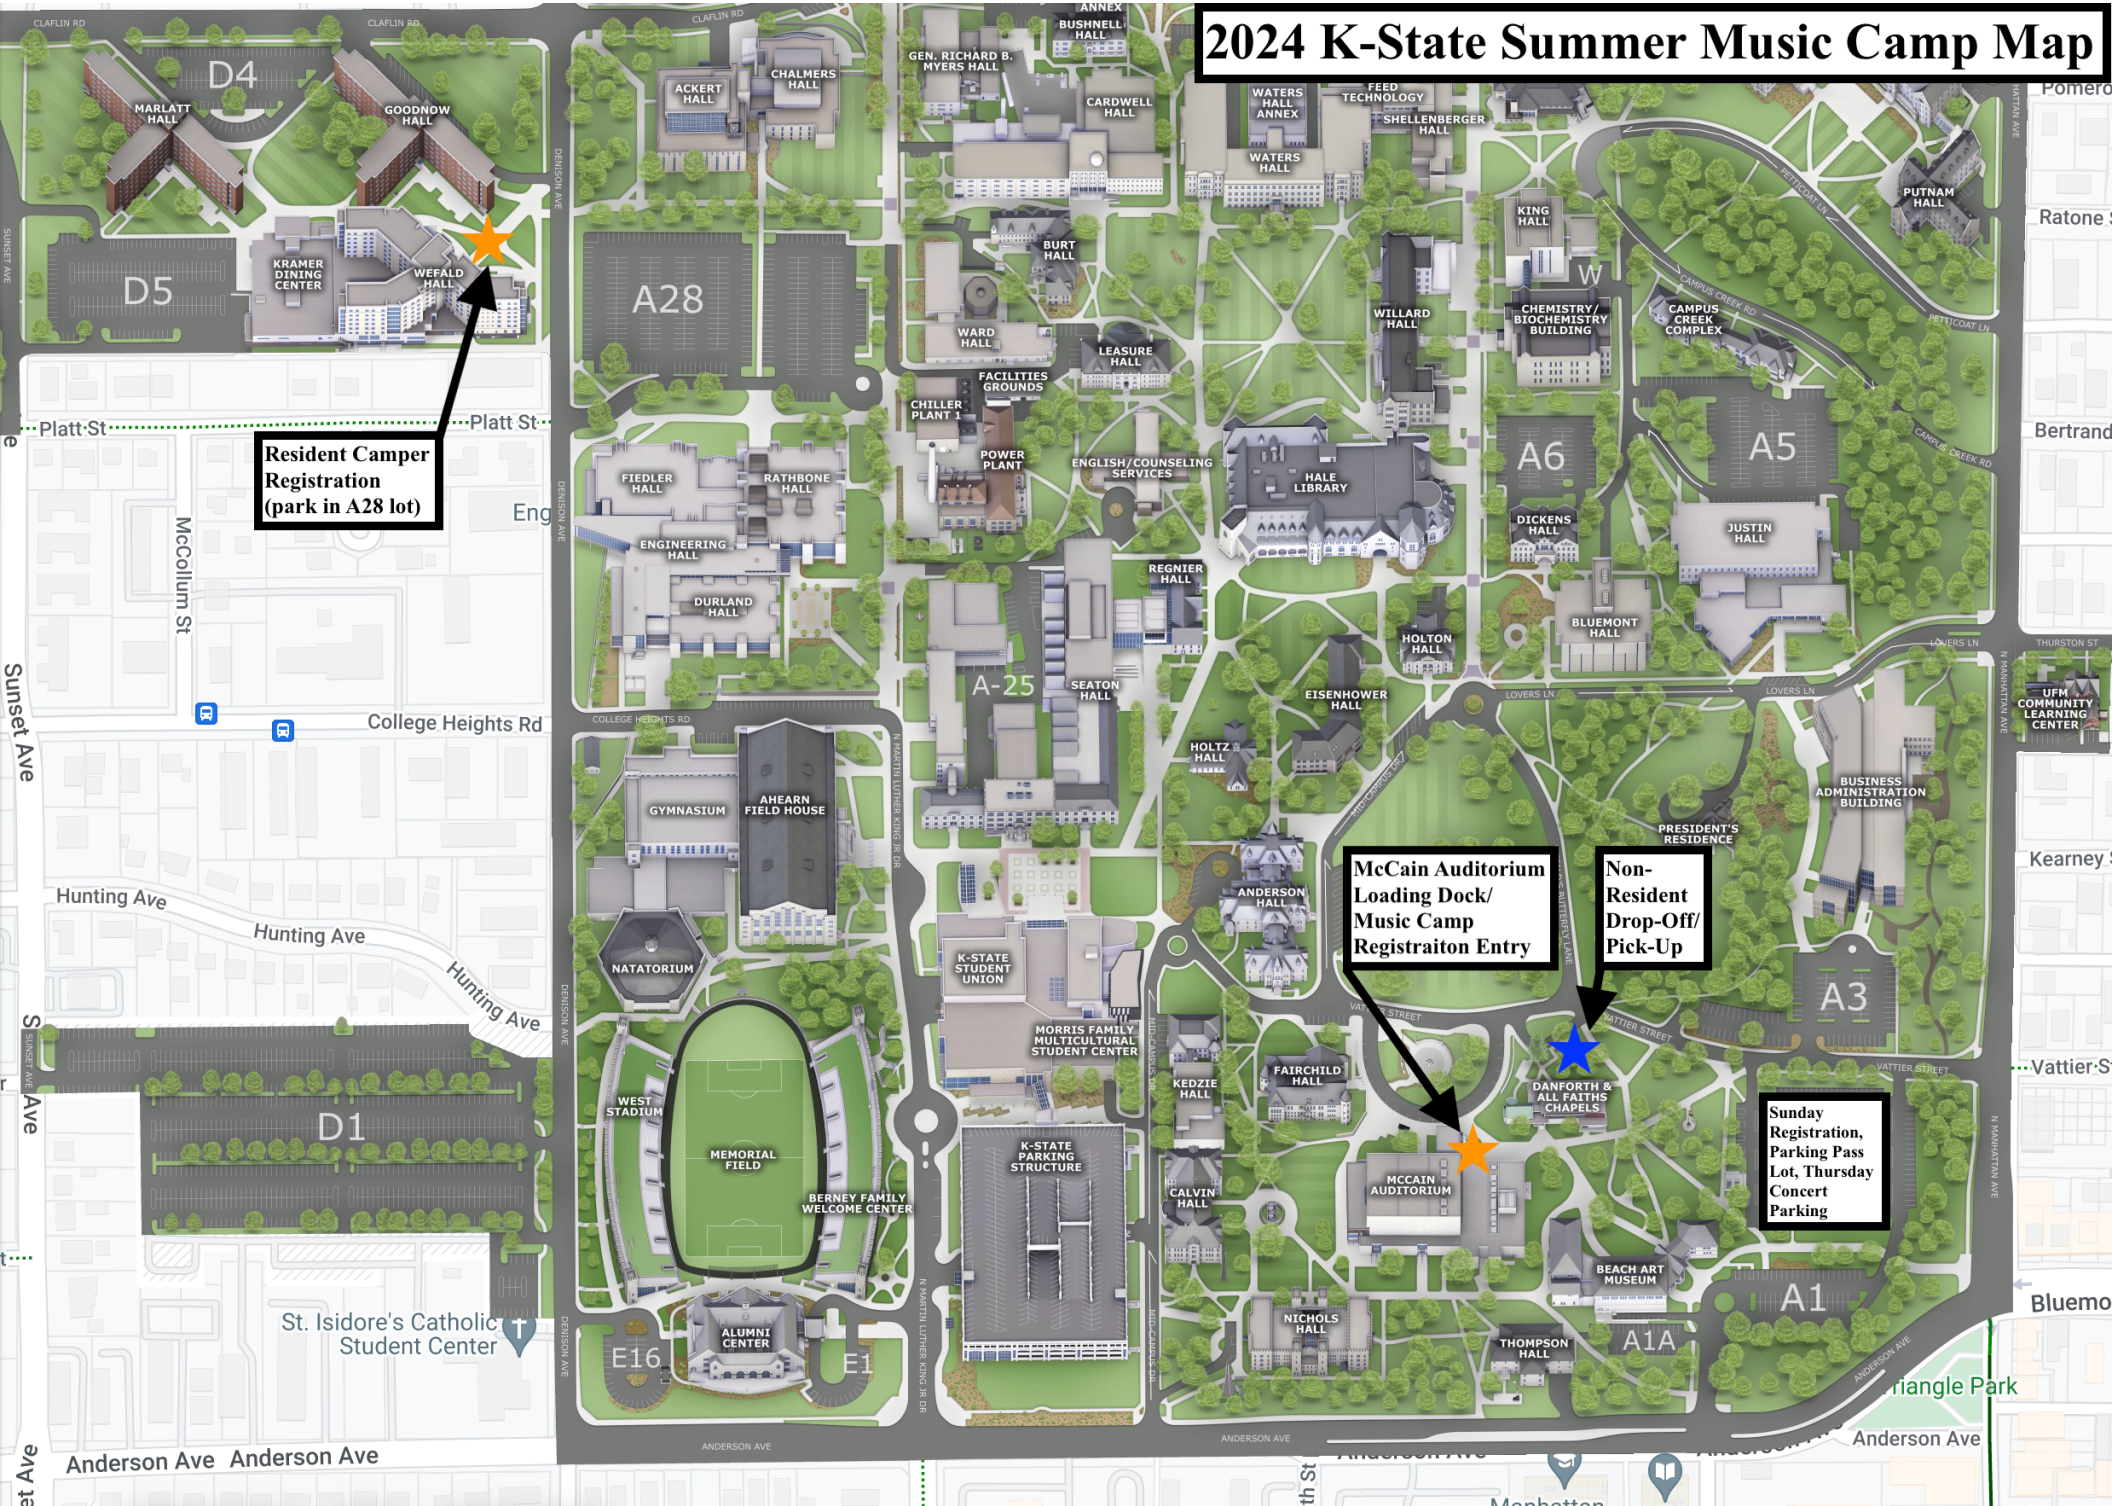

2024 K-State Summer Music Camp Map

**Resident Camper
Registration
(park in A28 lot)**

**McCain Auditorium
Loading Dock/
Music Camp
Registrar Entry**

**Non-
Resident
Drop-Off/
Pick-Up**

**Sunday
Registration,
Parking Pass
Lot, Thursday
Concert
Parking**

St. Isidore's Catholic
Student Center

Triangle Park

Anderson Ave Anderson Ave

Anderson Ave