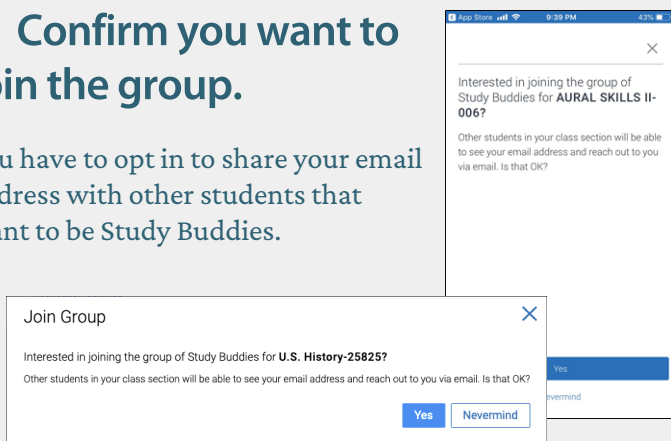

### 1. Click the icon in the app or on the desktop.

You can find Study Buddies either way

### 2. Check your class sections.

See how many buddies have signed up for your class sections.

*Click Join to get connected!*

### 3. Confirm you want to join the group.

You have to opt in to share your email address with other students that want to be Study Buddies.