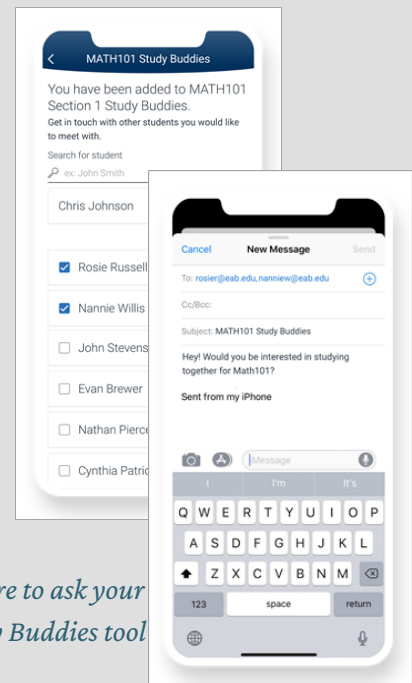

4. Get Connected!

You will see others that have opted in and are looking for study partners. You can email them directly to see if they want to partner up.

If you are the first person to join, you will see **ONLY ME** listed. As others join you will see their names.

Don't see any names yet? Be sure to ask your instructor to mention the Study Buddies tool in class so others get involved!