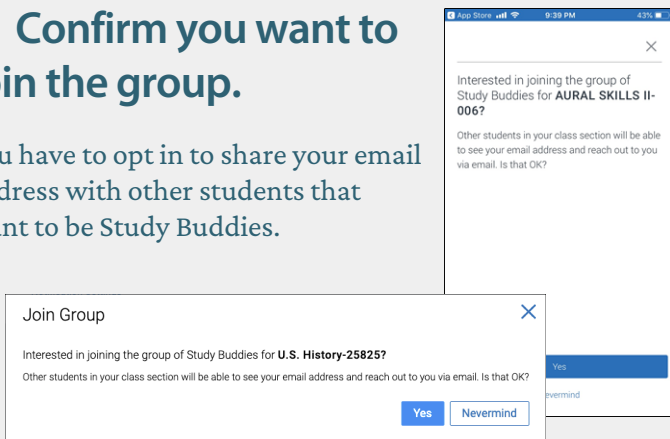

### 1. Click the icon in the app or on the desktop.

You can find Study Buddies either way

### 2. Check your class sections.

See how many buddies have signed up for your class sections.

*Click Join to get connected!*

### 3. Confirm you want to join the group.

You have to opt in to share your email address with other students that want to be Study Buddies.