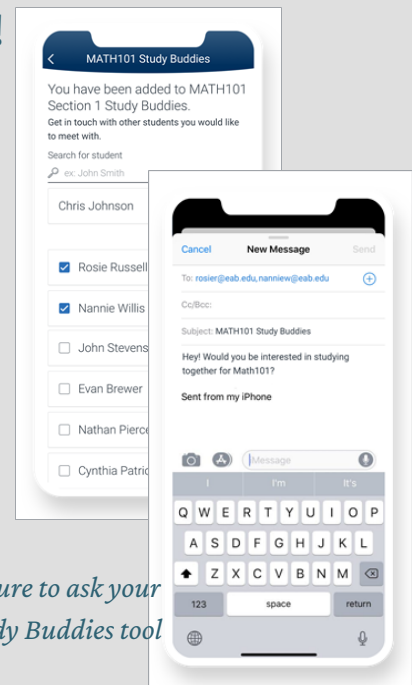

4. Get Connected!

You will see others that have opted in and are looking for study partners. You can email them directly to see if they want to partner up.

If you are the first person to join, you will see **ONLY ME** listed. As others join you will see their names.

Don't see any names yet? Be sure to ask your instructor to mention the Study Buddies tool in class so others get involved!