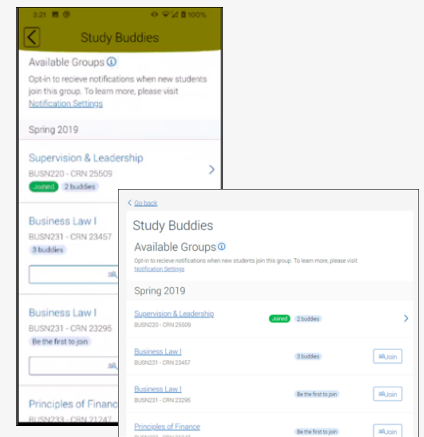

## What is the Study Buddies Tool?

The Study Buddies tool helps find students in your class sections who are interested in studying together outside of class.

Study Buddies is available on Navigate Student **mobile** and **desktop**.

*The Navigate Student app now helps you connect with study partners!*

### 1. Click the icon in the app or on the desktop.

You can find Study Buddies either way

### 2. Check your class sections.

See how many buddies have signed up for your class sections.

*Click Join to get connected!*