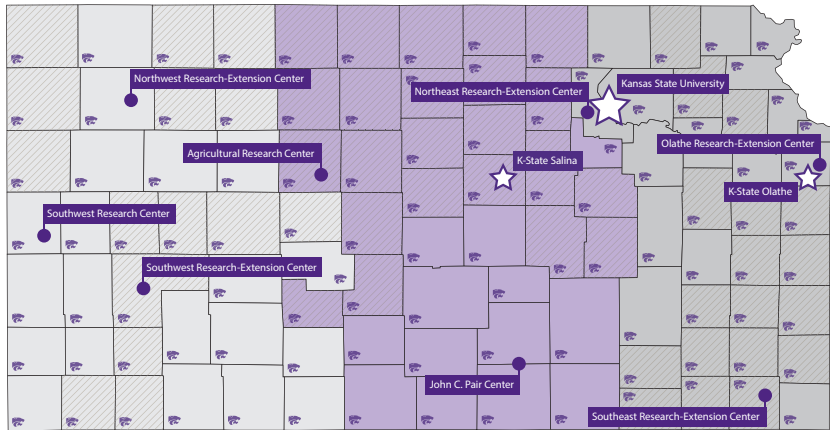

K-State 105

Kansas State University's answer to the call for ***a comprehensive economic growth and advancement solution for Kansas.***

The initiative leverages the statewide K-State Research and Extension network to deliver the full breadth of the university's collective knowledge and solution-driven innovation to every Kansan, right where they live and work.

K-State 105 forges the connections and partnerships that create access to additional expertise within other state institutions and agencies, nonprofits and corporations — all part of an effort to build additional capacities and strengths in each of the 105 counties in the state.

*We're looking for
new partners. Join us.*
Scan the QR code
to learn more.

KANSAS STATE
UNIVERSITY

NWKS
ECONOMIC
INNOVATION
- CENTER -

go
>topeka

A statewide network

Through K-State Research and Extension, Kansas State University has a presence in every Kansas county. K-State 105 is elevating this statewide network and making resources accessible to every Kansan.

K-STATE PRESENCE

RESEARCH CENTER

CAMPUS LOCATION

AG RESEARCH REGION

K-STATE RESEARCH AND EXTENSION DISTRICT