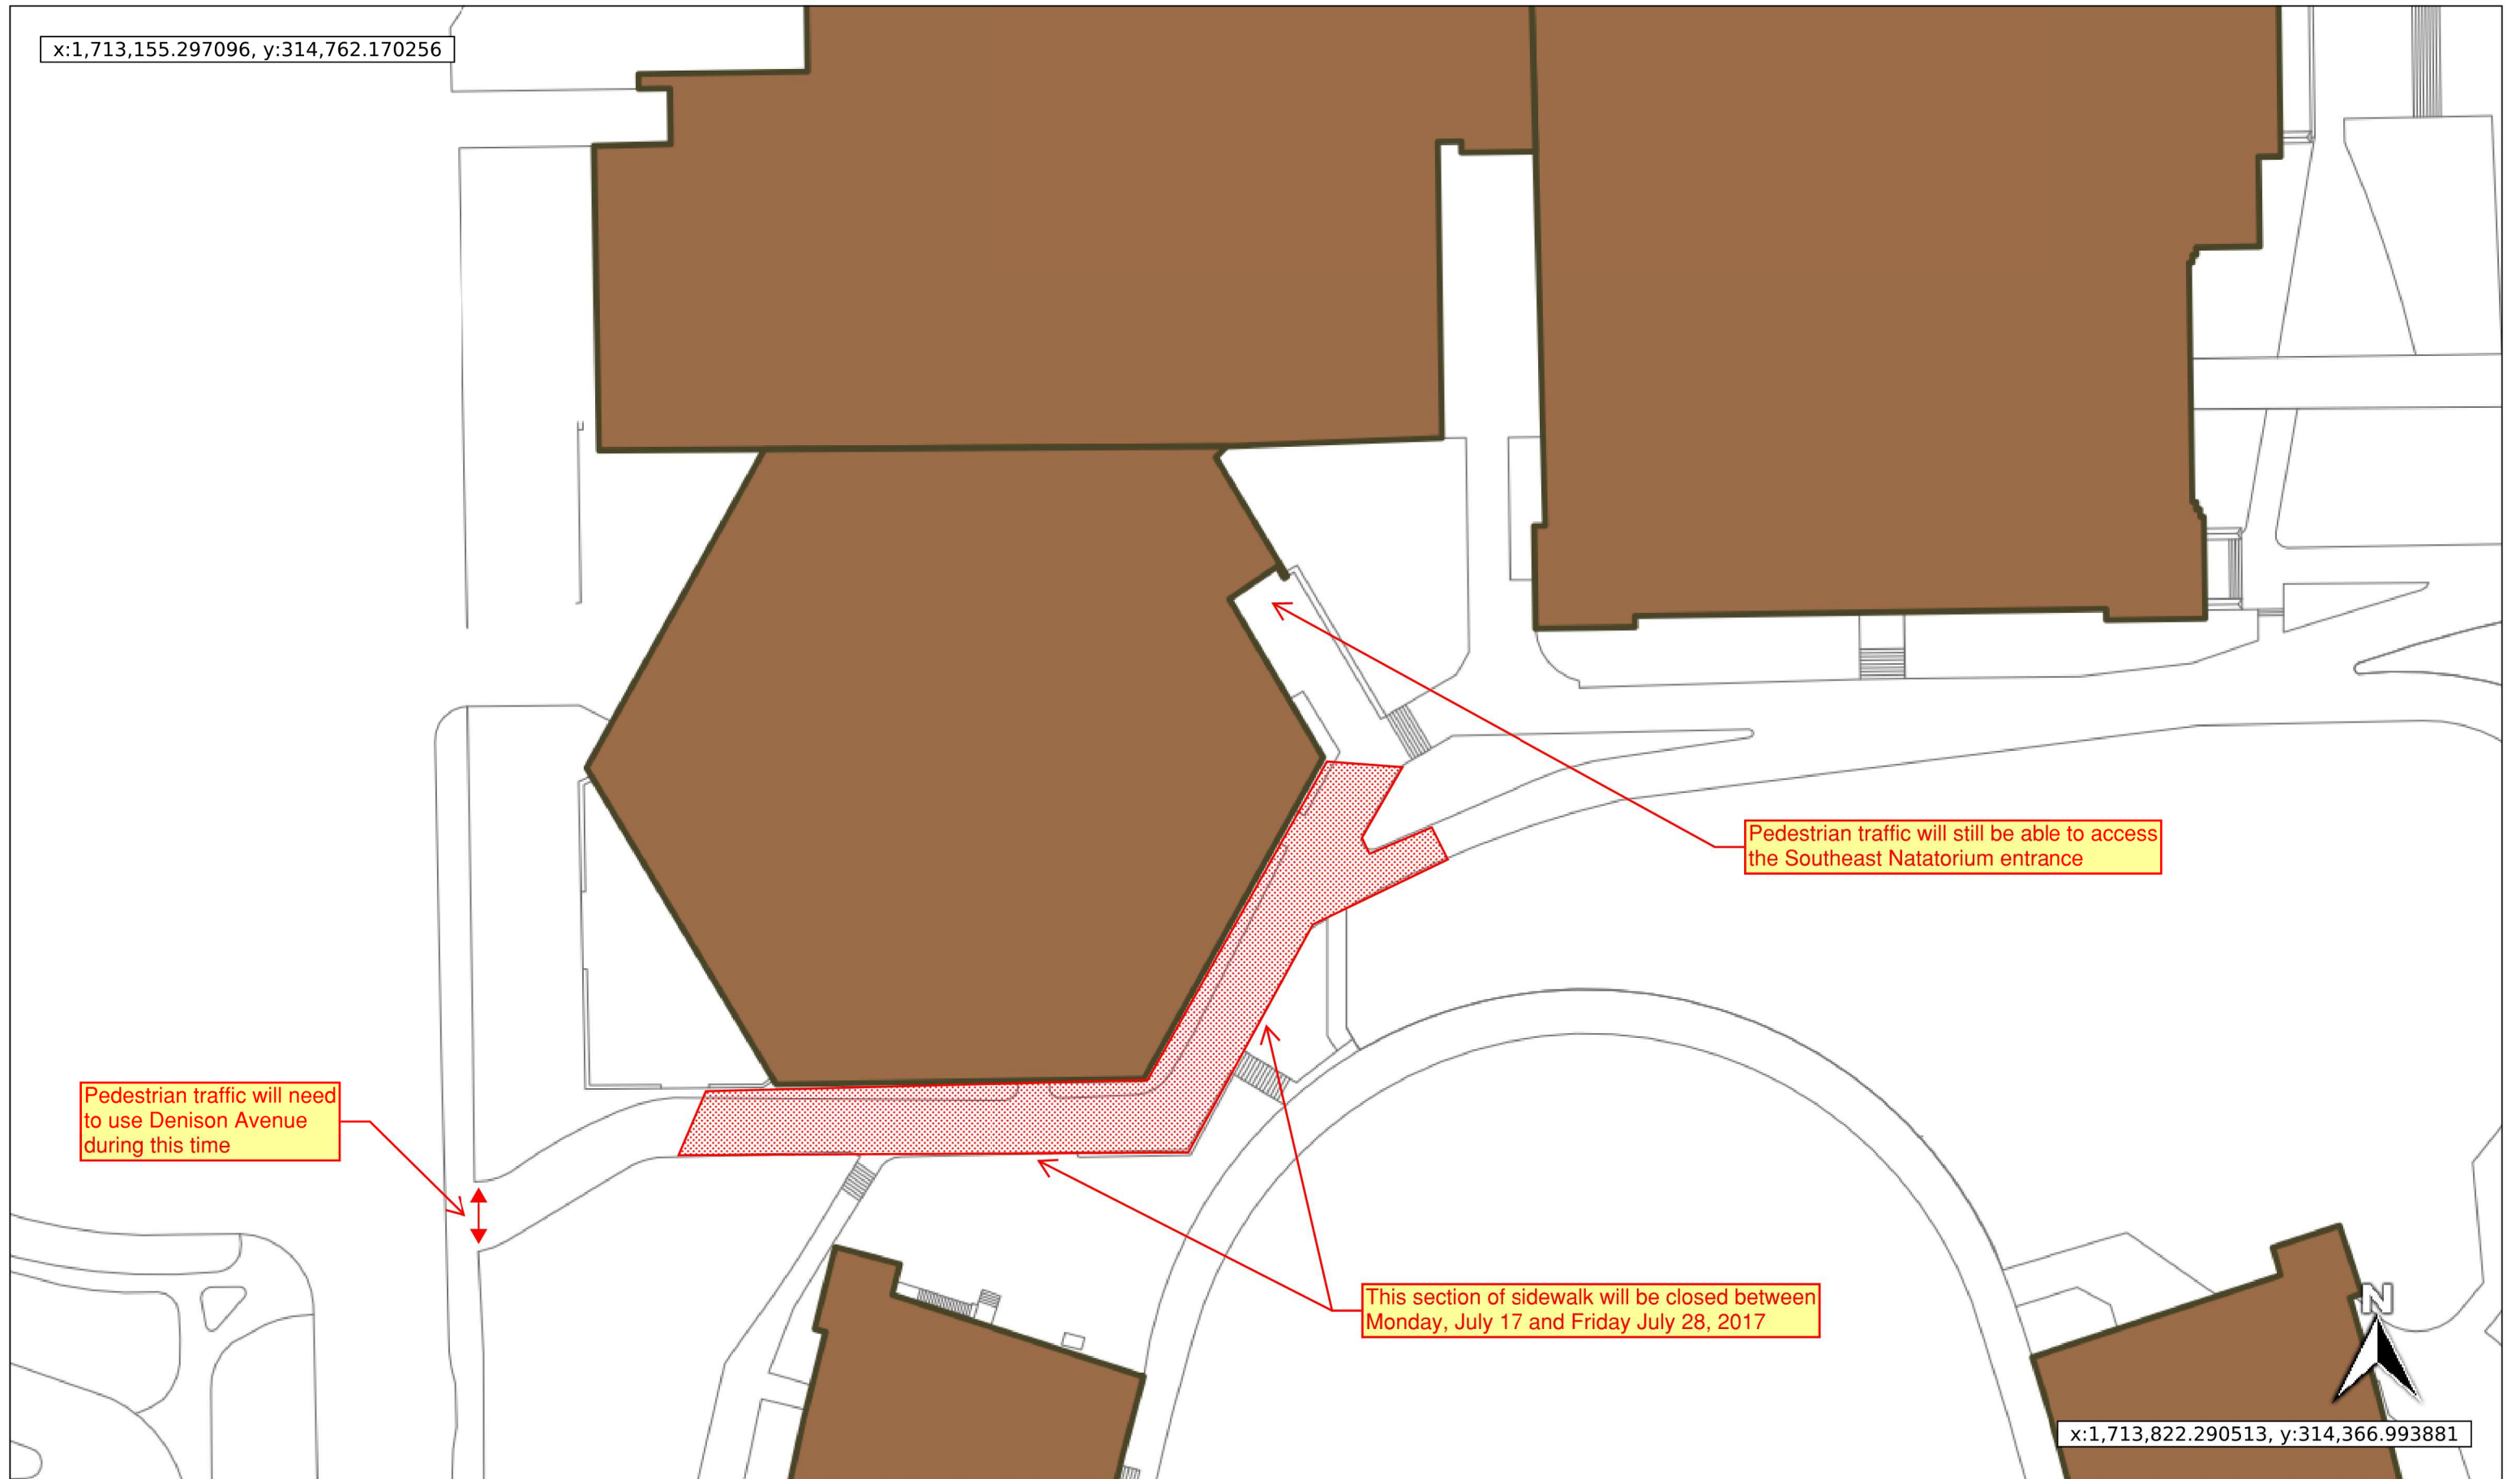

KSU Natatorium

Sidewalk Closure July 17 - July 28, 2017

10 m
30 ft

Jul/14/2017
Scale 1:500

The materials available at this web site are for informational purposes only and do not constitute a legal document.