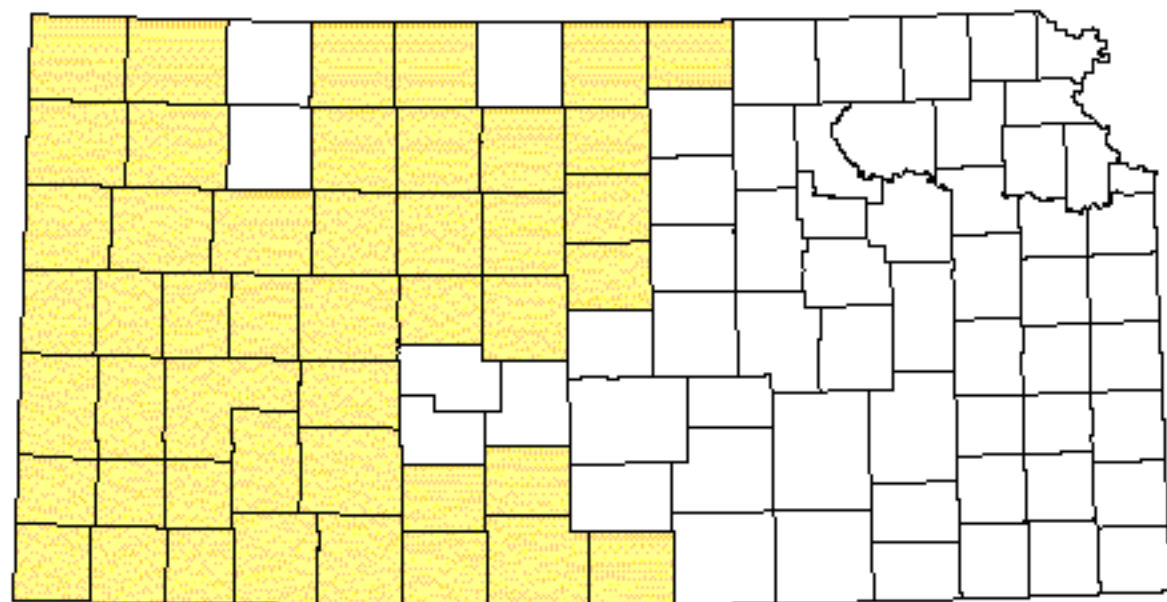

12 - Sandsage Shrubland

Royal, 1982
Webb, 1970

18 - Sand Prairie

Collins, 1993
Royal, 1982
Webb, 1970

"open prairie"

20 - Western Wheatgrass Prairie

Collins, 1993

"open prairie"

43 - Rock Outcrop/Bluff/Cliff - not mapped

Collins, 1993
[#Reviewer]

"rocky canyons"

Whiles: personal observations; denning sites often in rock outcrops, low bluffs/cliffs

Reference List

1. Collins, J. T. 1993. Amphibians and reptiles in Kansas. University Press of Kansas, Lawrence, Kansas, USA.
2. Royal, S. M. 1982. Herpetofauna of a sand sage prairie near Holcomb, Kansas. Thesis, Fort Hays State University, Hays, Kansas, USA.
3. Webb, R. G. 1970. Reptiles of Oklahoma. University of Oklahoma Press, Norman, Oklahoma, USA.

Prairie Rattlesnake

 Range from Collins, 1993

Prairie Rattlesnake