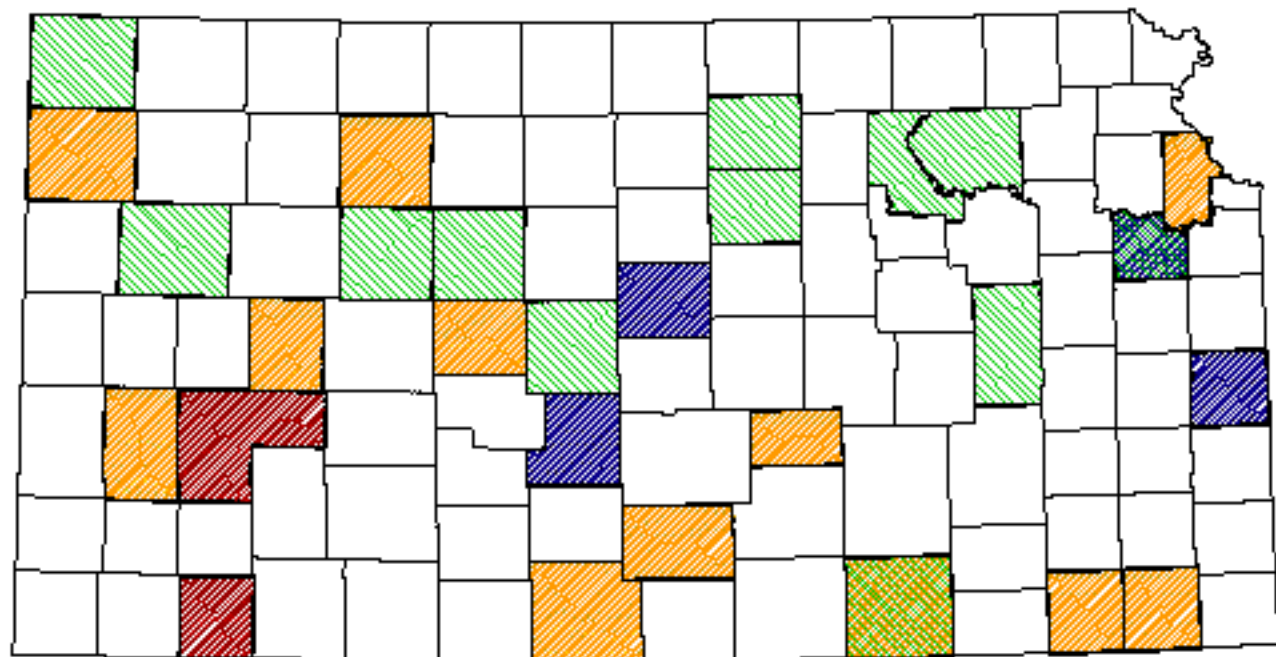

Pine Siskin

Kansas Breeding Bird Atlas

Confirmed Breeding

Probable Breeding

Possible Breeding

Breeding Bird Survey

*Birds of Kansas,
Horned Lark*

Range from Johnsgard, 1998
The Birds of Nebraska

Habitat

All shaded counties will be included in the possible distribution of the species.