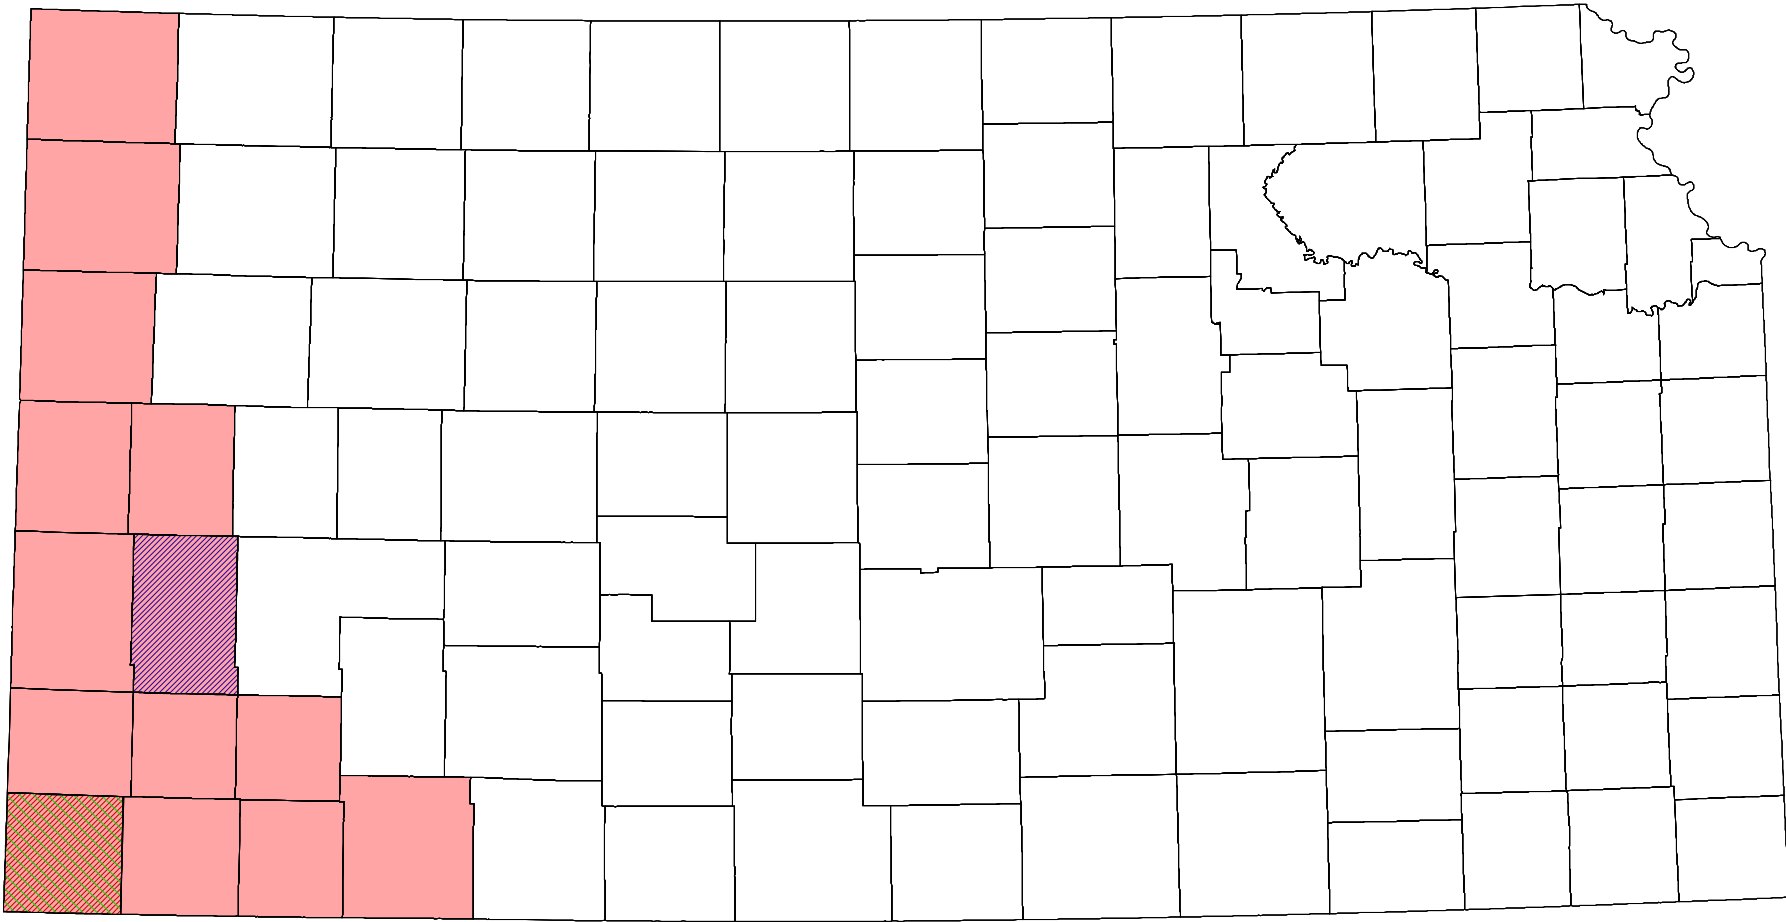

Lazuli Bunting

Kansas Breeding Bird Atlas

- **Confirmed Breeding**
  - **Probable Breeding**
  - **Possible Breeding**
- **Breeding Bird Survey**
  - *Birds of Kansas,
    Horned Lark*
- **Range from Johnsgard, 1998**
  The Birds of Nebraska

Habitat

All shaded counties will be included in the possible distribution of the species.