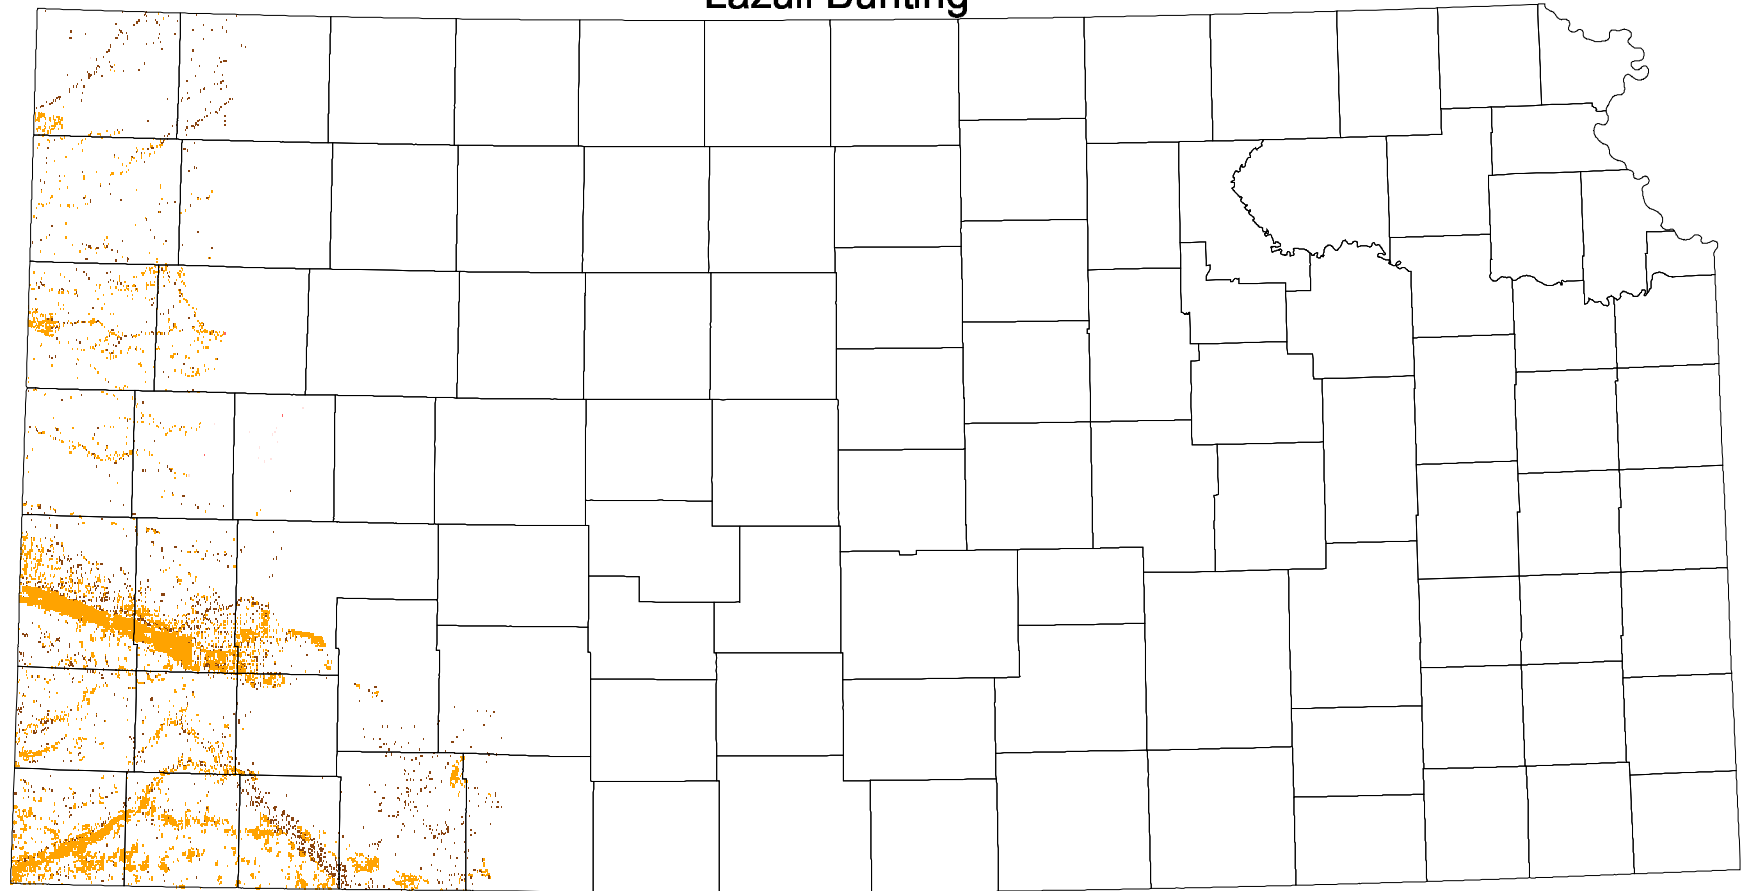

Lazuli Bunting

Kansas Breeding Bird Atlas

- Confirmed Breeding**
 - Probable Breeding**
 - Possible Breeding**
- Breeding Bird Survey**
 - Birds of Kansas,
Horned Lark*
- Range from Johnsgard, 1998**
The Birds of Nebraska

Habitat

All shaded counties will be included in the possible distribution of the species.

Lazuli Bunting

* 30 m edge