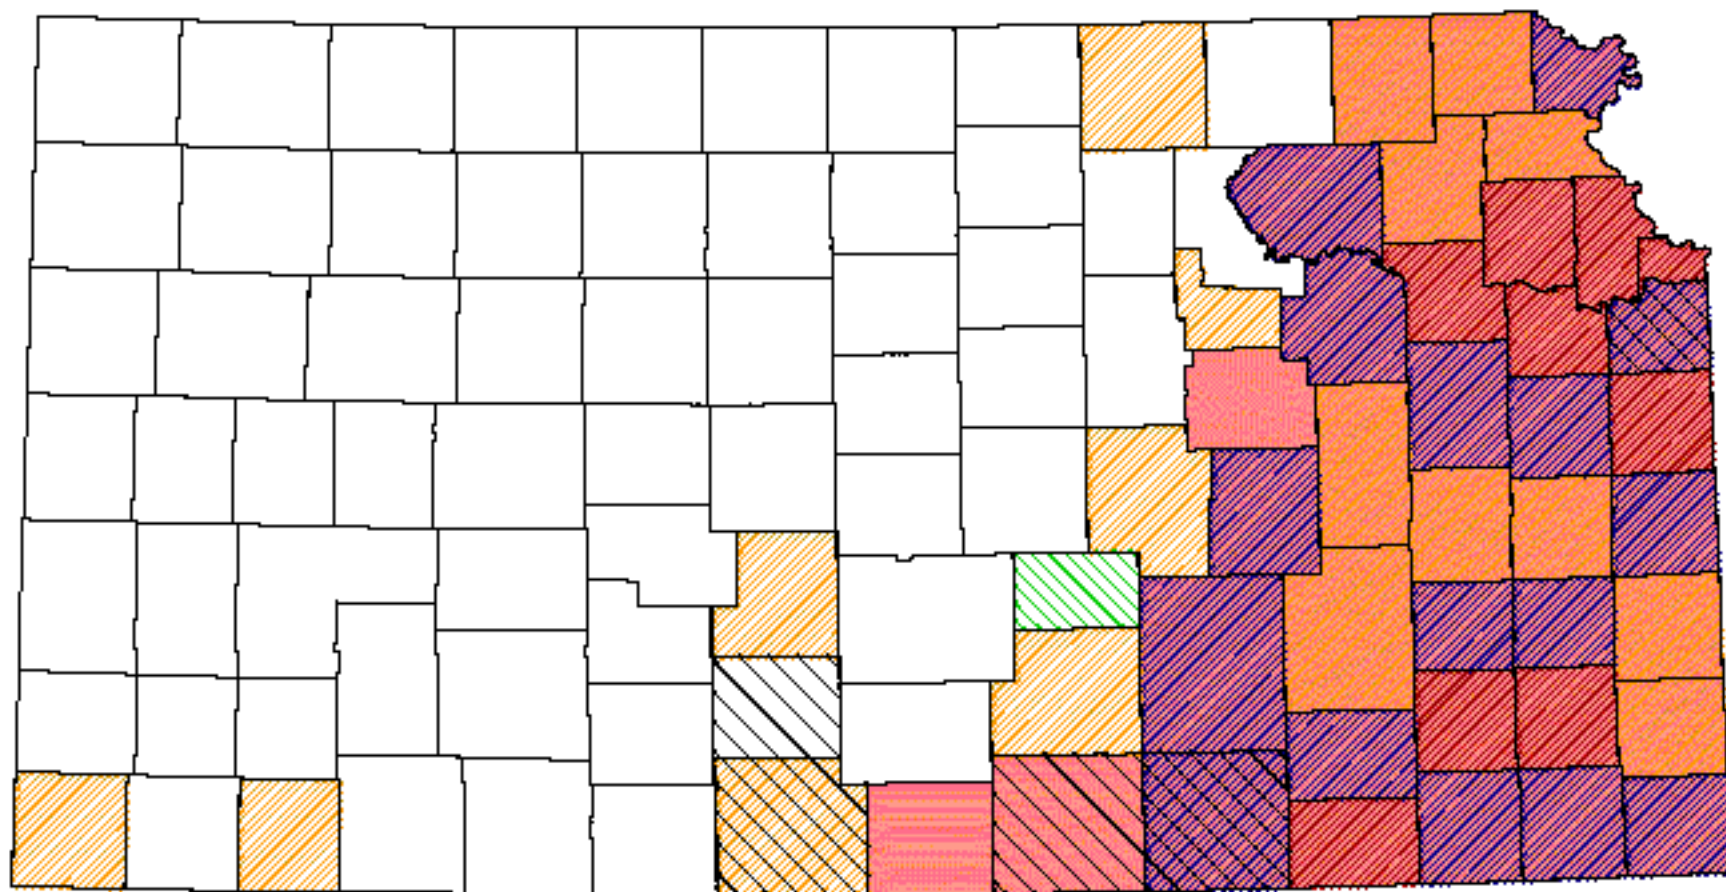

02 - Oak-Hickory Forest

Stewart, 1975
Dinsmore et al., 1984
Baumgartner, 1989
Robinson et al., 1996
Johnsgard, 1983

03 - Post Oak-Blackjack Oak Forest

Stewart, 1975
Dinsmore et al., 1984
Robinson et al., 1996
Johnsgard, 1983

04 - Pecan Floodplain Forest

Stewart, 1975
Johnsgard, 1983

05 - Ash-Elm-Hackberry Floodplain Forest

Stewart, 1975
Fawver, 1947
Johnsgard, 1983

06 - Cottonwood Floodplain Forest

Stewart, 1975
Johnsgard, 1983

07 - Mixed Oak Floodplain

Stewart, 1975
Johnsgard, 1983

08 - Bur Oak Floodplain Woodland

Stewart, 1975
Dinsmore et al., 1984
Bertin, 1982
Johnston, 1947
Robinson et al., 1996
Johnsgard, 1983

Ruby-throated Hummingbird