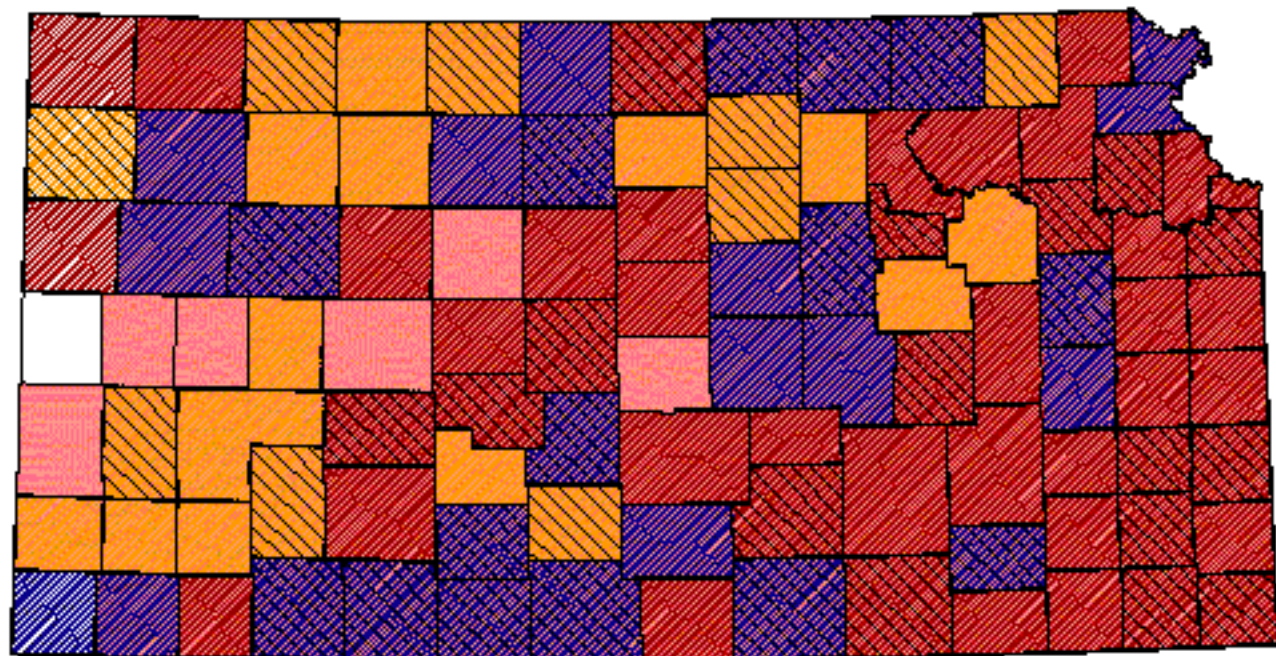

Chimney Swift

Kansas Breeding Bird Atlas

Confirmed Breeding	Breeding Bird Survey	Range from Johnsgard, 1998 <i>The Birds of Nebraska</i>
Probable Breeding	<i>Birds of Kansas,</i> <i>Horned Lark</i>	
Possible Breeding		

Habitat

All shaded counties will be included in the possible distribution of the species.