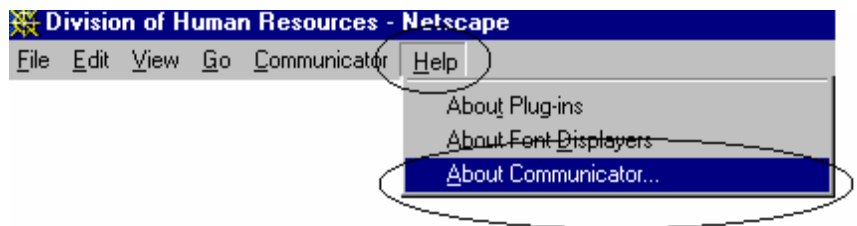

How to Determine Current Browser Version

- 1) Access Internet Explorer or Netscape Navigator/Communicator
- 2) Select "Help"
- 3) Select "About Internet Explorer" or "About Communicator"

- 4) An information page will appear displaying current browser version.