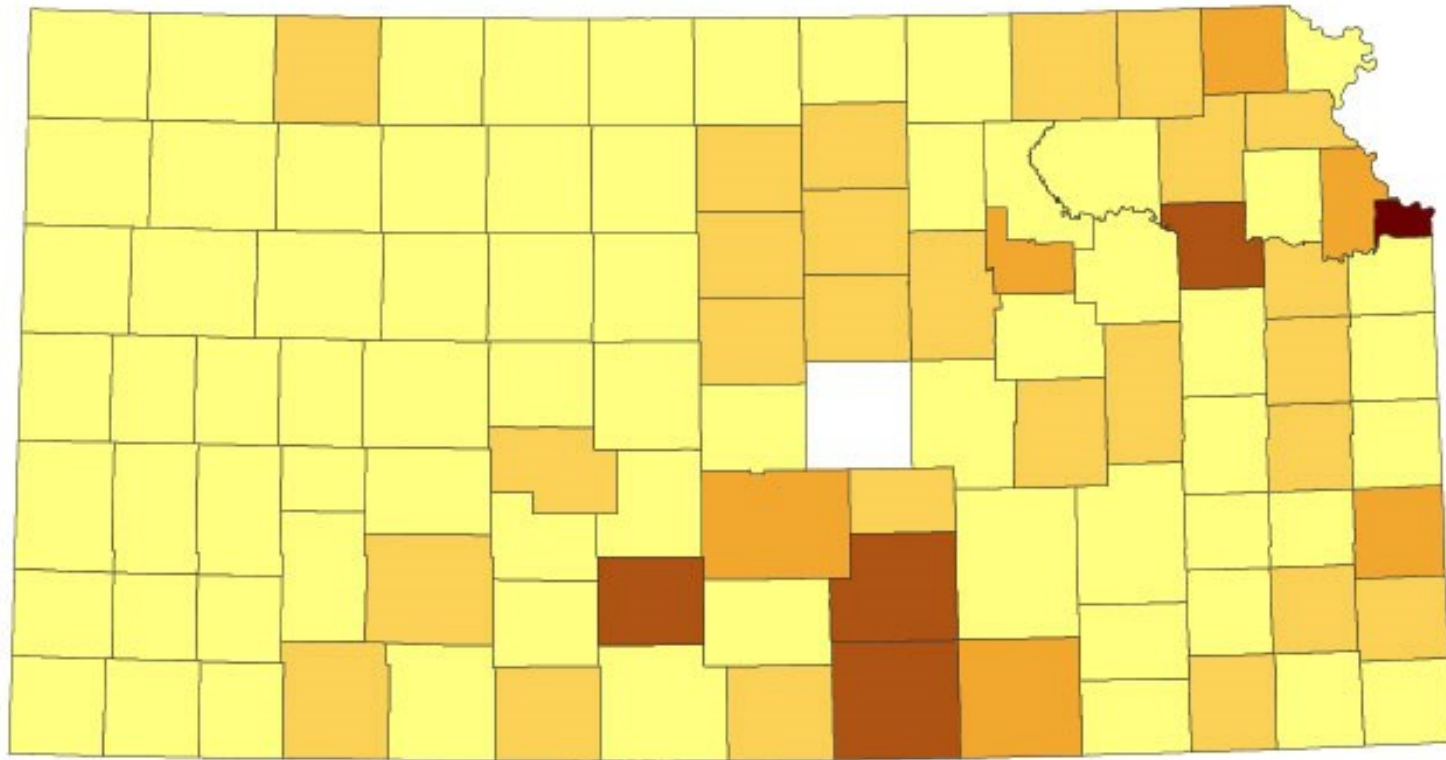

Chinese Population of Kansas in 1890

**1890 Chinese Population
in Kansas**

Author: Angela Schnee
Source: National Historic GIS
Date: 2013