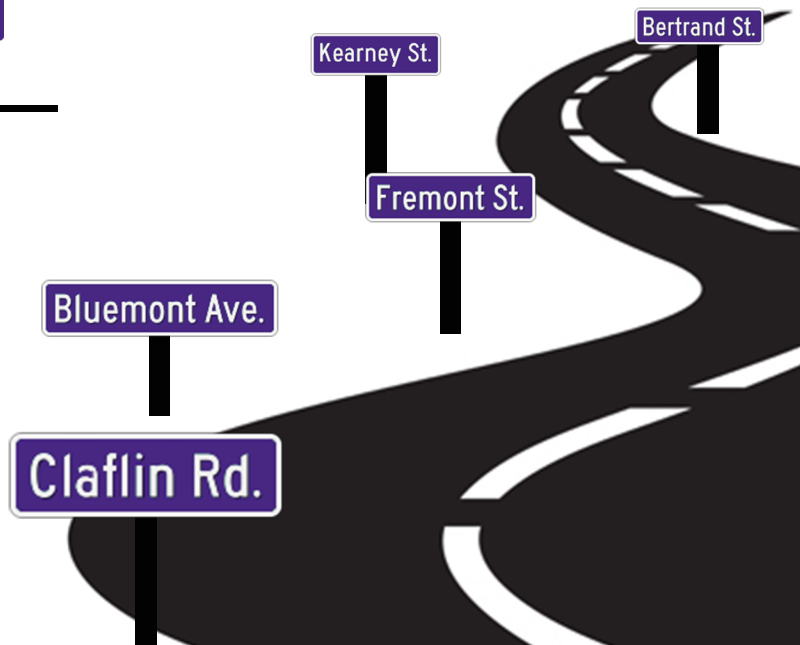

Average Rents

	\$545-\$630
	\$421
	\$297
	\$293

Average rent per person in Manhattan

62% of searches Jan-Feb came from women.

Gents, **HURRY UP!**

Popular Streets

How to Search

RentCollegePads.com