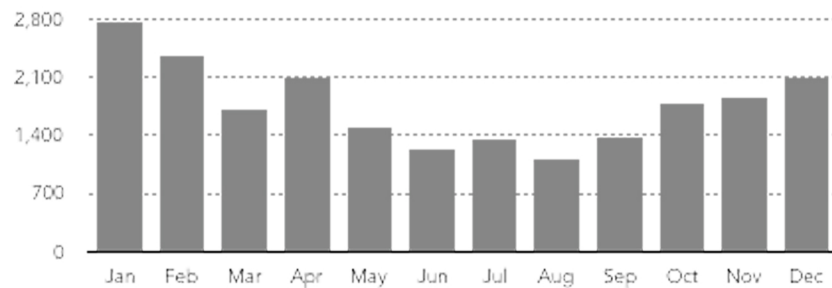

The Official K-State Grad School Housing Guide

3,819
students enrolled

9 Colleges **114** Graduate Programs Offered

76%
of K-State Students Live Off-Campus

When to Search

Most K-State students look for next year's housing **between January and April.**

Average Rents

	\$545-\$630
	\$421
	\$297
	\$293

Average rent per person in Manhattan

62% of searches Jan-Feb came from women.

Gents, **HURRY UP!**

Popular Streets

How to Search

RentCollegePads.com